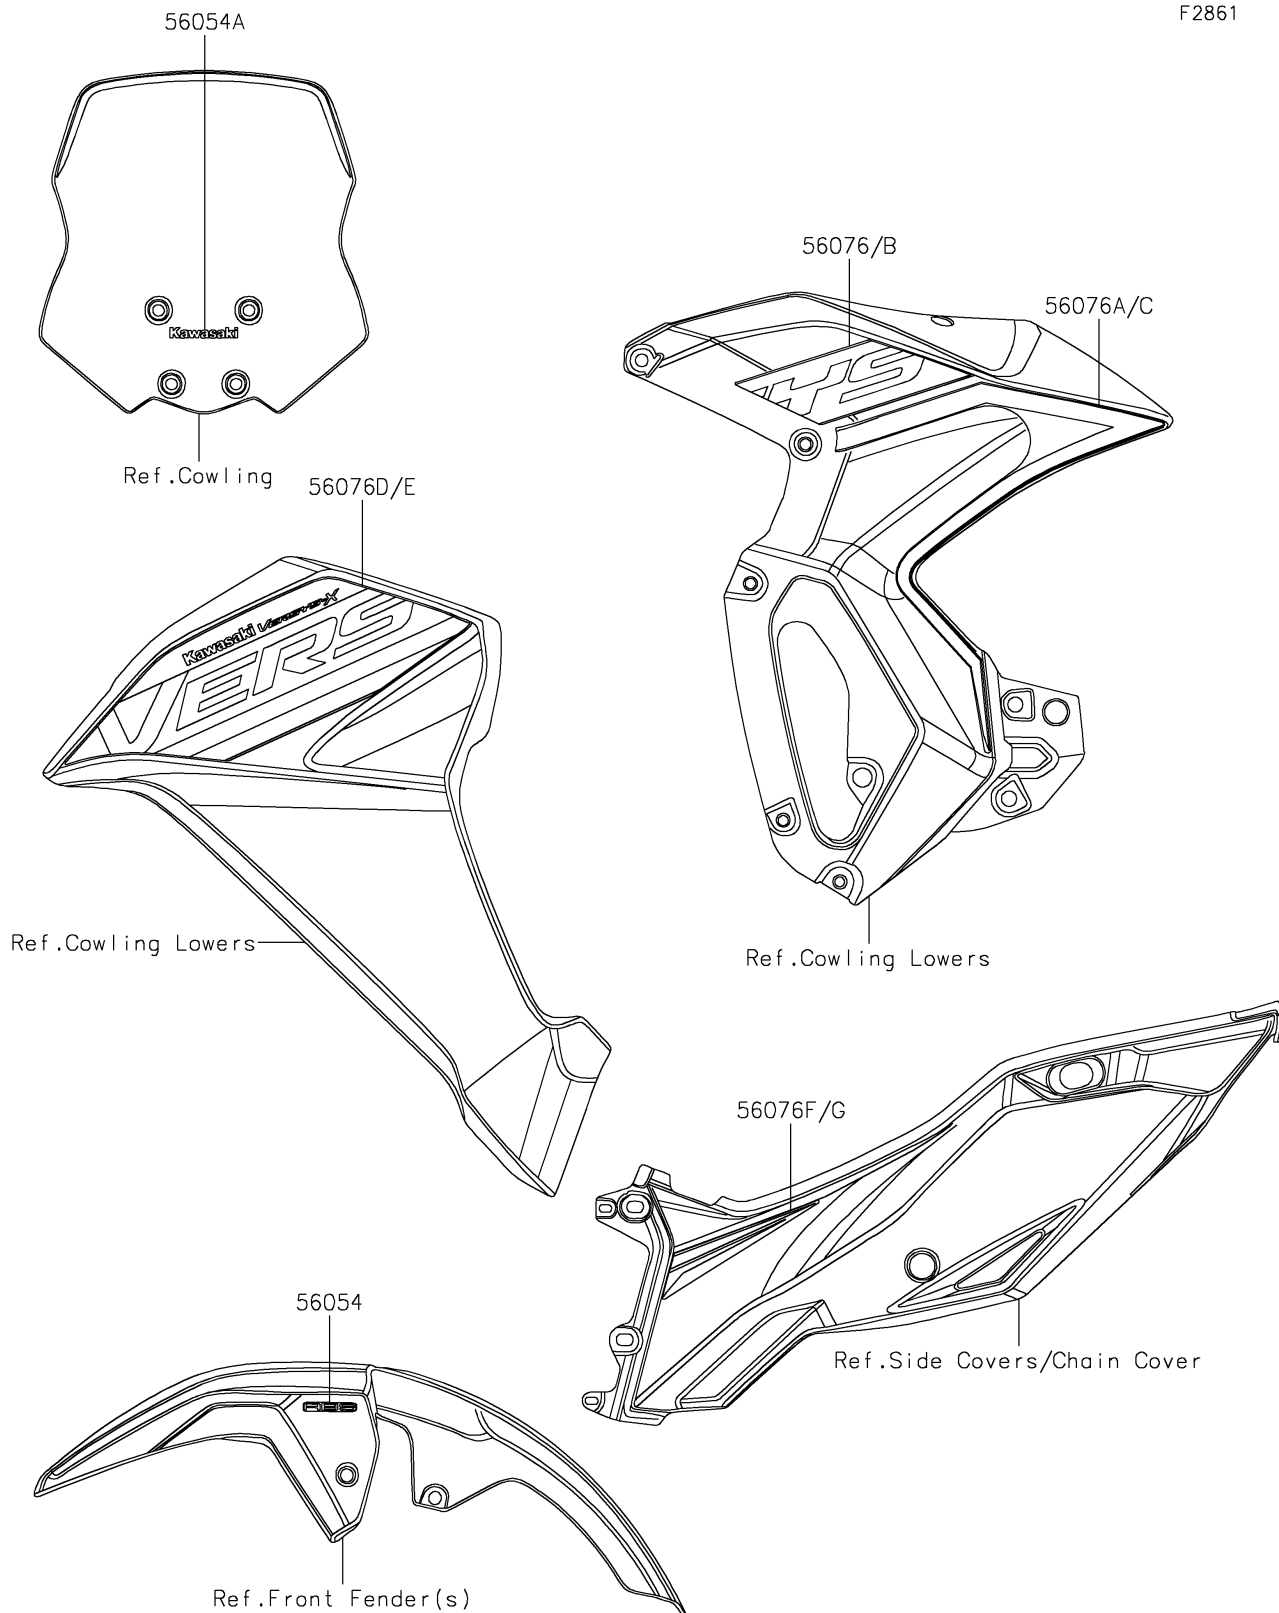

2022 Versys-X 300 ABS

Kawasaki

Let the Good Times Roll®

PARTS DIAGRAM

Decals(Blue)(CNFAN/CNFAL)

F2861

2022 Versys-X 300 ABS

PARTS LIST

Decals(Blue)(CNFAN/CNFAL)

ITEM NAME	PART NUMBER	QUANTITY
MARK,FR FENDER,ABS (Ref # 56054)	56054-1413	2
MARK,WINDSHIELD,KAWASAKI (Ref # 56054A)	56054-2261	1
PATTERN,TANK COVER,LH,UPP (Ref # 56076)	56076-2912	1
PATTERN,TANK COVER,LH,LWR (Ref # 56076A)	56076-2913	1
PATTERN,TANK COVER,RH,UPP (Ref # 56076B)	56076-2914	1
PATTERN,TANK COVER,RH,LWR (Ref # 56076C)	56076-2915	1
PATTERN,SIDE COWL.,LH (Ref # 56076D)	56076-2916	1
PATTERN,SIDE COWL.,RH (Ref # 56076E)	56076-2917	1
PATTERN,SIDE COVER,LH (Ref # 56076F)	56076-2918	1
PATTERN,SIDE COVER,RH (Ref # 56076G)	56076-2919	1