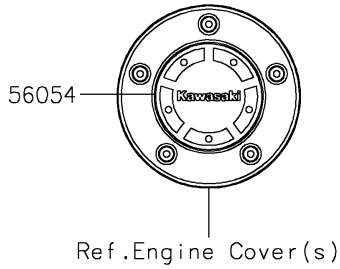

2023 VULCAN® S PARTS DIAGRAM

Decals(Green)(DPFAN/DPFAL)

F2861D

2023 VULCAN® S PARTS LIST

Decals(Green)(DPFAN/DPFAL)

ITEM NAME	PART NUMBER	QUANTITY
MARK,CLUTCH COVER,KAWASAKI (Ref # 56054)	56054-1728	1
MARK,FR FENDER,ABS (Ref # 56054A)	56054-3907	2
PATTERN,FUEL TANK,LH (Ref # 56076)	56076-7652	1
PATTERN,FUEL TANK,RH (Ref # 56076A)	56076-7653	1
PATTERN,SHROUD COVER,LH (Ref # 56076B)	56076-7654	1
PATTERN,SHROUD COVER,RH (Ref # 56076C)	56076-7655	1
PATTERN,FR WHEEL,GOLD,6X1496 (Ref # 56076D)	56076-7667	2
PATTERN,RR WHEEL,GOLD,6X1424 (Ref # 56076E)	56076-7668	2
PATTERN,FUEL TANK,UPP (Ref # 56076F)	56076-7754	1
RIM STRIPE APPLICATOR (Ref # 57001)	57001-1752	AR