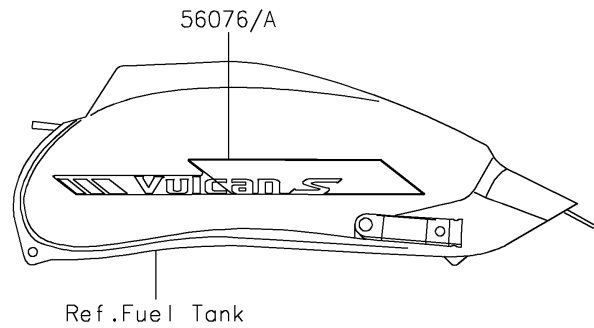

2023 VULCAN® S PARTS DIAGRAM

Decals(Green)(DPFAN/DPFAL)

F2861D

2023 VULCAN® S PARTS LIST

Decals(Green)(DPFAN/DPFAL)

ITEM NAME	PART NUMBER	QUANTITY
MARK,CLUTCH COVER,KAWASAKI (Ref # 56054)	56054-1728	1
MARK,FR FENDER,ABS (Ref # 56054A)	56054-3907	2
PATTERN,FUEL TANK,LH (Ref # 56076)	56076-7652	1
PATTERN,FUEL TANK,RH (Ref # 56076A)	56076-7653	1
PATTERN,SHROUD COVER,LH (Ref # 56076B)	56076-7654	1
PATTERN,SHROUD COVER,RH (Ref # 56076C)	56076-7655	1
PATTERN,FR WHEEL,GOLD,6X1496 (Ref # 56076D)	56076-7667	2
PATTERN,RR WHEEL,GOLD,6X1424 (Ref # 56076E)	56076-7668	2
PATTERN,FUEL TANK,UPP (Ref # 56076F)	56076-7754	1
RIM STRIPE APPLICATOR (Ref # 57001)	57001-1752	AR