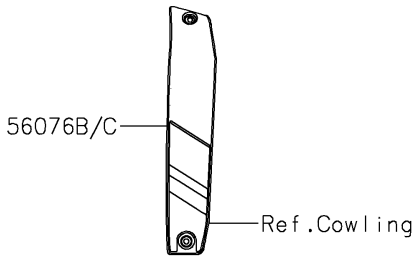

2023 VULCAN® S PARTS DIAGRAM

Decals(Green)(DPFAN/DPFAL)

F2861D

2023 VULCAN® S PARTS LIST

Decals(Green)(DPFAN/DPFAL)

ITEM NAME	PART NUMBER	QUANTITY
MARK,CLUTCH COVER,KAWASAKI (Ref # 56054)	56054-1728	1
MARK,FR FENDER,ABS (Ref # 56054A)	56054-3907	2
PATTERN,FUEL TANK,LH (Ref # 56076)	56076-7652	1
PATTERN,FUEL TANK,RH (Ref # 56076A)	56076-7653	1
PATTERN,SHROUD COVER,LH (Ref # 56076B)	56076-7654	1
PATTERN,SHROUD COVER,RH (Ref # 56076C)	56076-7655	1
PATTERN,FR WHEEL,GOLD,6X1496 (Ref # 56076D)	56076-7667	2
PATTERN,RR WHEEL,GOLD,6X1424 (Ref # 56076E)	56076-7668	2
PATTERN,FUEL TANK,UPP (Ref # 56076F)	56076-7754	1
RIM STRIPE APPLICATOR (Ref # 57001)	57001-1752	AR