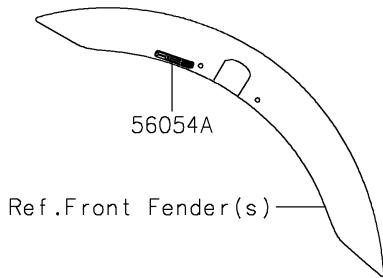

2023 VULCAN® S PARTS DIAGRAM

Decals(Green)(DPFAN/DPFAL)

F2861D

2023 VULCAN® S PARTS LIST

Decals(Green)(DPFAN/DPFAL)

ITEM NAME	PART NUMBER	QUANTITY
MARK,CLUTCH COVER,KAWASAKI (Ref # 56054)	56054-1728	1
MARK,FR FENDER,ABS (Ref # 56054A)	56054-3907	2
PATTERN,FUEL TANK,LH (Ref # 56076)	56076-7652	1
PATTERN,FUEL TANK,RH (Ref # 56076A)	56076-7653	1
PATTERN,SHROUD COVER,LH (Ref # 56076B)	56076-7654	1
PATTERN,SHROUD COVER,RH (Ref # 56076C)	56076-7655	1
PATTERN,FR WHEEL,GOLD,6X1496 (Ref # 56076D)	56076-7667	2
PATTERN,RR WHEEL,GOLD,6X1424 (Ref # 56076E)	56076-7668	2
PATTERN,FUEL TANK,UPP (Ref # 56076F)	56076-7754	1
RIM STRIPE APPLICATOR (Ref # 57001)	57001-1752	AR