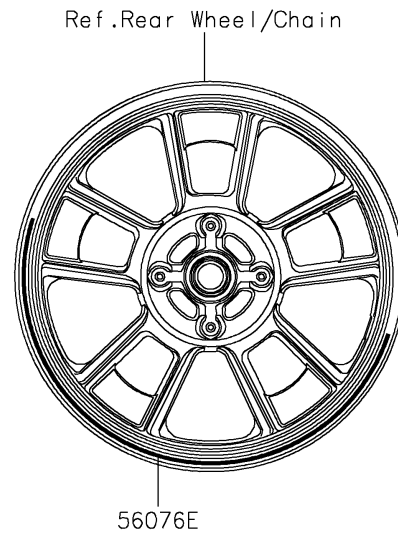

2023 VULCAN® S PARTS DIAGRAM

Decals(Green)(DPFAN/DPFAL)

F2861D

2023 VULCAN® S PARTS LIST

Decals(Green)(DPFAN/DPFAL)

ITEM NAME	PART NUMBER	QUANTITY
MARK,CLUTCH COVER,KAWASAKI (Ref # 56054)	56054-1728	1
MARK,FR FENDER,ABS (Ref # 56054A)	56054-3907	2
PATTERN,FUEL TANK,LH (Ref # 56076)	56076-7652	1
PATTERN,FUEL TANK,RH (Ref # 56076A)	56076-7653	1
PATTERN,SHROUD COVER,LH (Ref # 56076B)	56076-7654	1
PATTERN,SHROUD COVER,RH (Ref # 56076C)	56076-7655	1
PATTERN,FR WHEEL,GOLD,6X1496 (Ref # 56076D)	56076-7667	2
PATTERN,RR WHEEL,GOLD,6X1424 (Ref # 56076E)	56076-7668	2
PATTERN,FUEL TANK,UPP (Ref # 56076F)	56076-7754	1
RIM STRIPE APPLICATOR (Ref # 57001)	57001-1752	AR