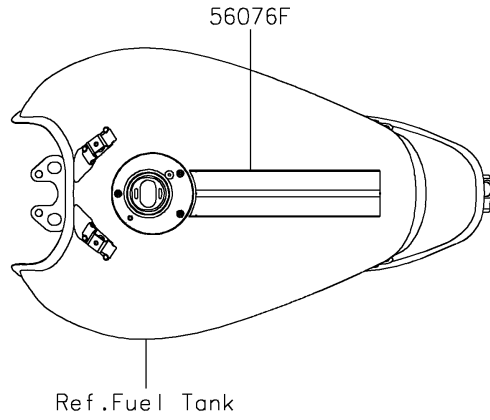

2023 VULCAN® S PARTS DIAGRAM

Decals(Green)(DPFAN/DPFAL)

F2861D

2023 VULCAN® S PARTS LIST

Decals(Green)(DPFAN/DPFAL)

ITEM NAME	PART NUMBER	QUANTITY
MARK,CLUTCH COVER,KAWASAKI (Ref # 56054)	56054-1728	1
MARK,FR FENDER,ABS (Ref # 56054A)	56054-3907	2
PATTERN,FUEL TANK,LH (Ref # 56076)	56076-7652	1
PATTERN,FUEL TANK,RH (Ref # 56076A)	56076-7653	1
PATTERN,SHROUD COVER,LH (Ref # 56076B)	56076-7654	1
PATTERN,SHROUD COVER,RH (Ref # 56076C)	56076-7655	1
PATTERN,FR WHEEL,GOLD,6X1496 (Ref # 56076D)	56076-7667	2
PATTERN,RR WHEEL,GOLD,6X1424 (Ref # 56076E)	56076-7668	2
PATTERN,FUEL TANK,UPP (Ref # 56076F)	56076-7754	1
RIM STRIPE APPLICATOR (Ref # 57001)	57001-1752	AR