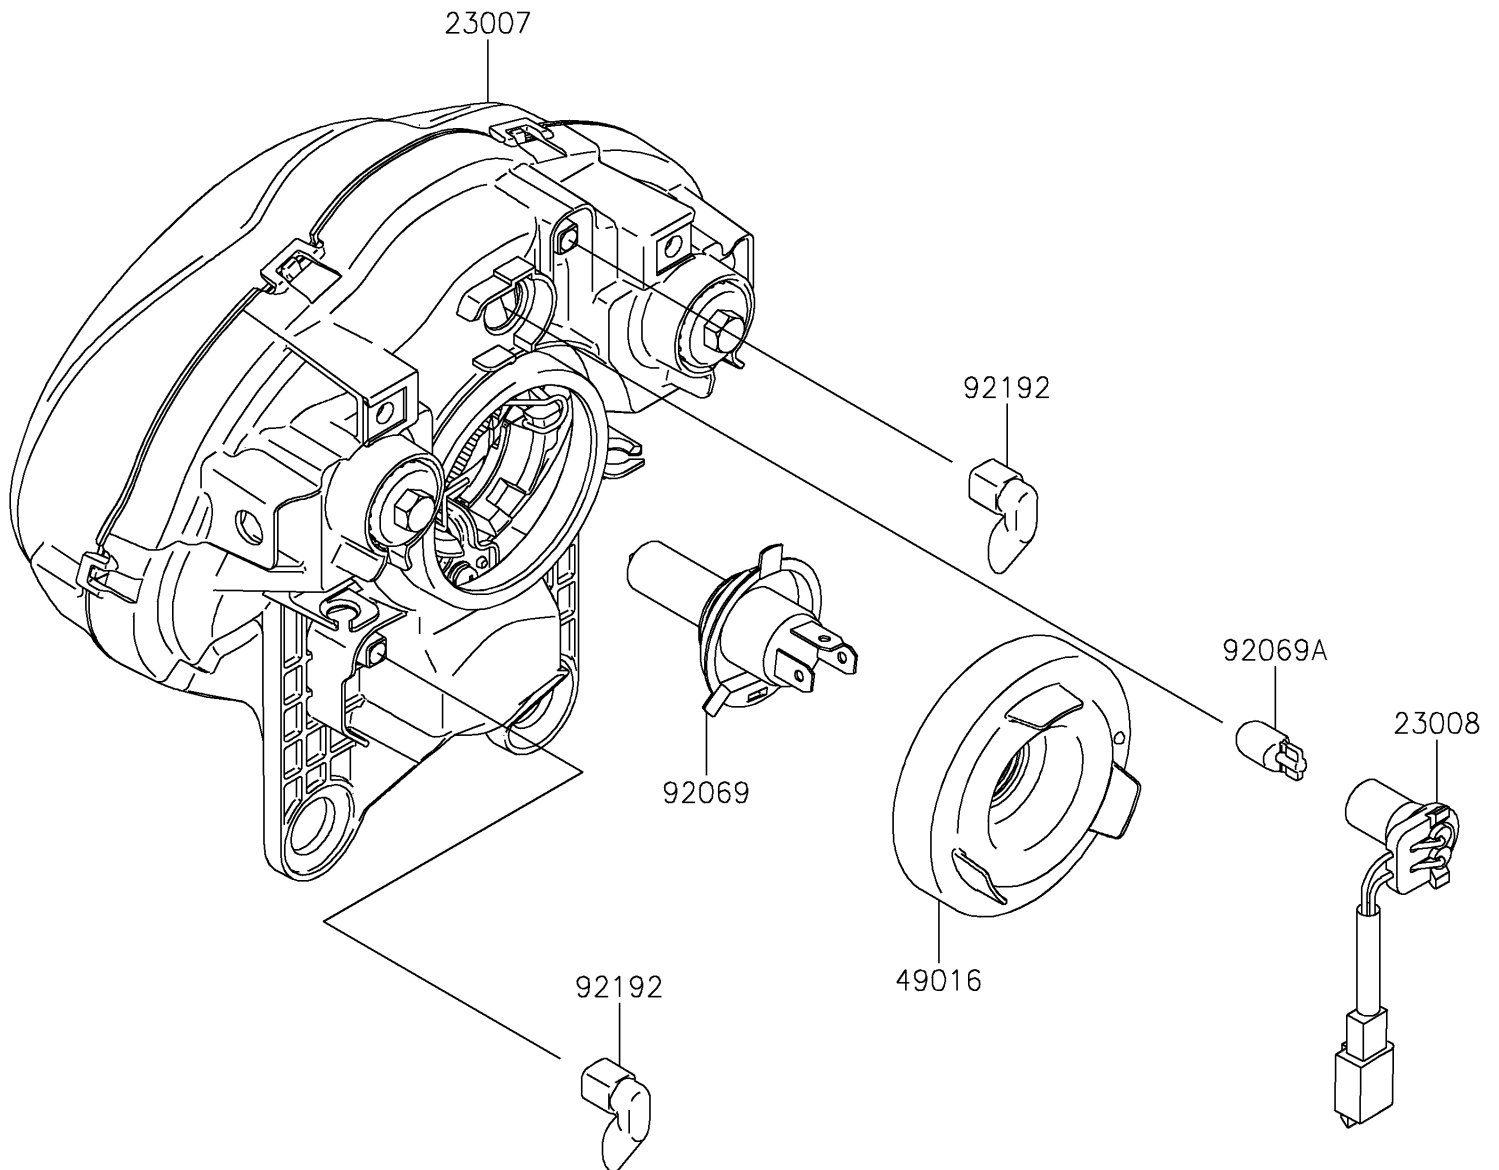

2023 VULCAN[®] S

PARTS DIAGRAM

Headlight(s)

F2710

2023 VULCAN® S

PARTS LIST

Headlight(s)

ITEM NAME	PART NUMBER	QUANTITY
LENS-COMP (Ref # 23007)	23007-0191	1
SOCKET-ASSY (Ref # 23008)	23008-0158	1
COVER-SEAL (Ref # 49016)	49016-0627	1
BULB,12V 60/55W,H4 (Ref # 92069)	92069-0050	1
BULB,12V 5W (Ref # 92069A)	92069-1016	1
TUBE,BREATHER (Ref # 92192)	92192-1528	2