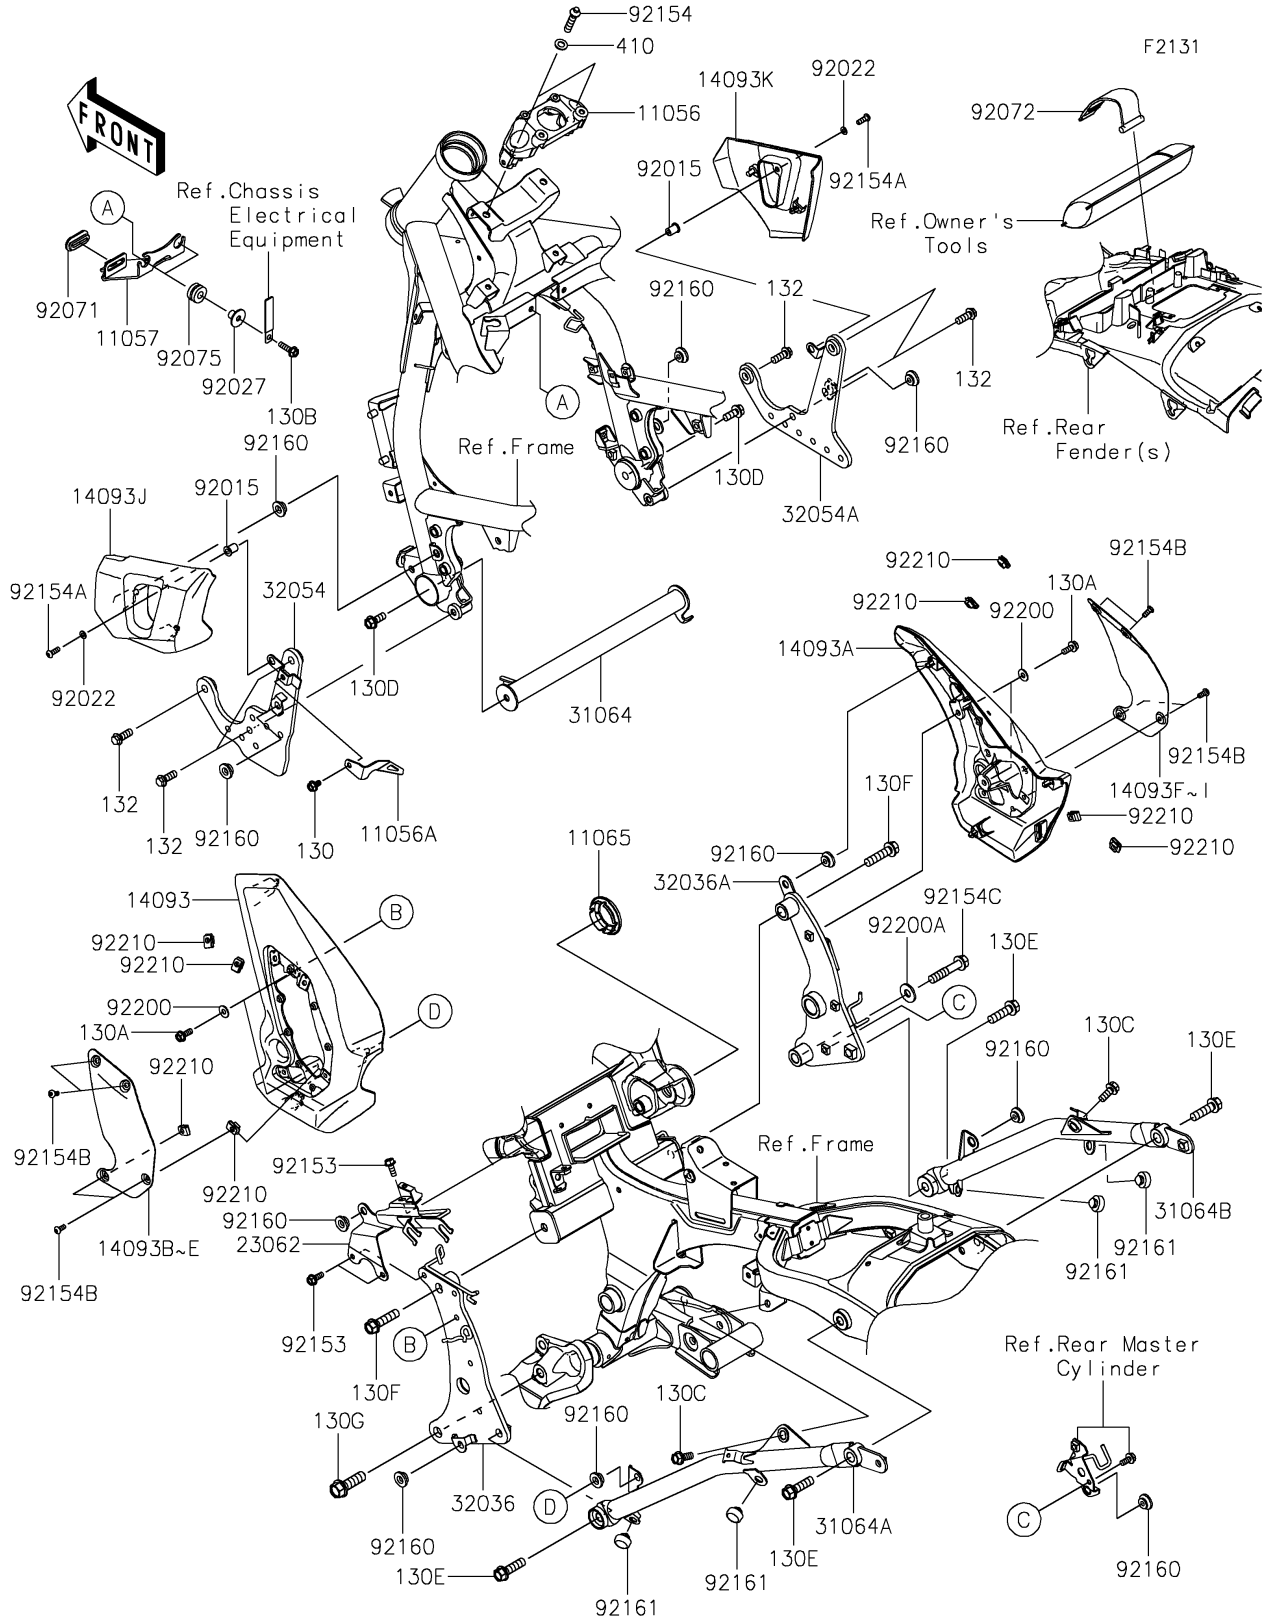

2022 Vulcan® S ABS PARTS DIAGRAM

Frame Fittings