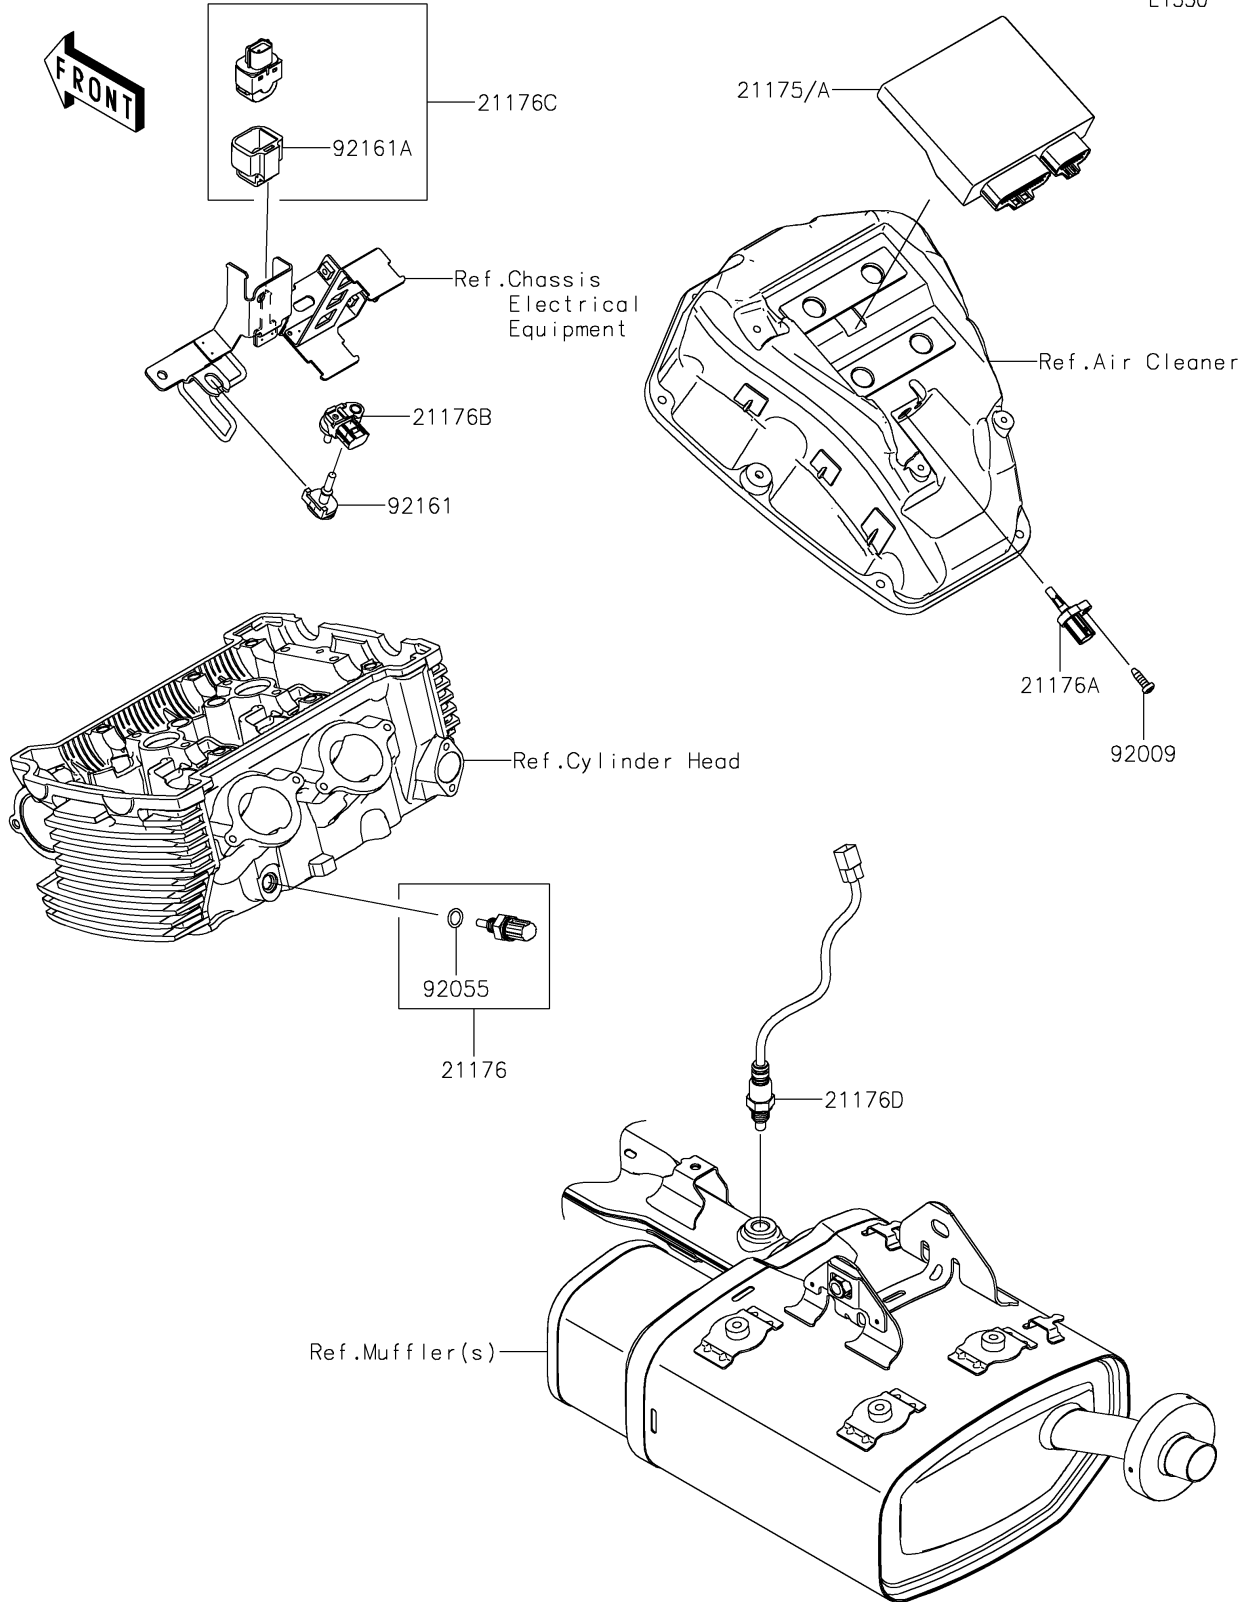

2023 VULCAN[®] S PARTS DIAGRAM

Fuel Injection

E1530

2023 VULCAN® S PARTS LIST

Fuel Injection

ITEM NAME	PART NUMBER	QUANTITY
CONTROL UNIT-ELECTRONIC (Ref # 21175A)	21175-1197	1
SENSOR,WATER TEMP (Ref # 21176)	21176-0009	1
SENSOR,AIR TEMPERATURE (Ref # 21176A)	21176-0048	1
SENSOR,PRESSURE (Ref # 21176B)	21176-0111	1
SENSOR,VEHICLE-DOWN (Ref # 21176C)	21176-0704	1
SENSOR,OXYGEN (Ref # 21176D)	21176-0775	1
SCREW,TAPPING,5X16 (Ref # 92009)	92009-1984	1
RING-O,9.5X1.9 (Ref # 92055)	92055-0016	1
DAMPER (Ref # 92161)	92161-0673	1
DAMPER (Ref # 92161A)	92161-0951	1