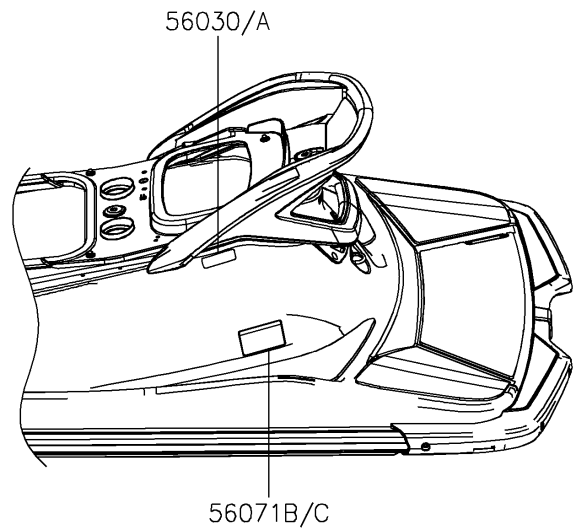

# 2023 JET SKI® STX® 160 PARTS DIAGRAM

Labels

F3183

### Labels

ITEM NAME	PART NUMBER	QUANTITY
LABEL,FIRE EXTINGUISHER (Ref # 56030)	56030-3755	1
LABEL,FIRE EXTINGUISHER (Ref # 56030A)	56030-3757	1
LABEL,REVERSE (Ref # 56030B)	56030-3815	1
LABEL,REVERSE (Ref # 56030C)	56030-3816	1
LABEL-WARNING,RIGHTING (Ref # 56071)	56071-0398	1
LABEL-WARNING,RIGHTING (Ref # 56071A)	56071-0399	1
LABEL-WARNING,GRAB,HANDLE,STEP (Ref # 56071B)	56071-0402	1
LABEL-WARNING,GRAB,HANDLE,STEP (Ref # 56071C)	56071-0403	1
LABEL-WARNING,FUEL SUPPLY (Ref # 56071D)	56071-0424	1
LABEL-WARNING,FUEL SUPPLY (Ref # 56071E)	56071-0425	1
LABEL-WARNING,RIDER SAFETY (Ref # 56071F)	56071-0843	1
LABEL-WARNING,RIDER SAFETY (Ref # 56071G)	56071-0844	1
LABEL-WARNING,HELM (Ref # 56071H)	56071-0846	1
LABEL-WARNING,HELM (Ref # 56071I)	56071-0847	1
LABEL-WARNING,READ AND FOLLOW (Ref # 56071J)	56071-0880	1
LABEL-WARNING,READ AND FOLLOW (Ref # 56071K)	56071-0884	1
LABEL-WARNING,REBOARDING (Ref # 56071L)	56071-0904	1
LABEL-WARNING,REBOARDING (Ref # 56071M)	56071-0905	1