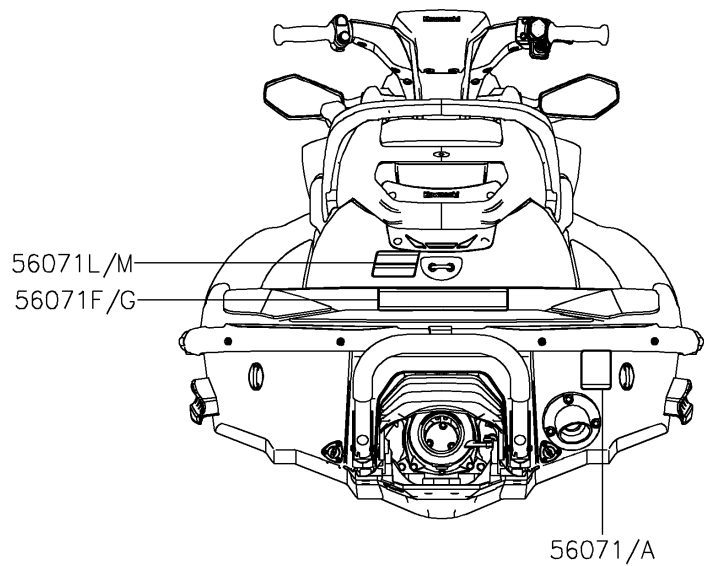

# 2023 JET SKI® STX® 160 PARTS DIAGRAM

Labels

F3183

### Labels

ITEM NAME	PART NUMBER	QUANTITY
LABEL,FIRE EXTINGUISHER (Ref # 56030)	56030-3755	1
LABEL,FIRE EXTINGUISHER (Ref # 56030A)	56030-3757	1
LABEL,REVERSE (Ref # 56030B)	56030-3815	1
LABEL,REVERSE (Ref # 56030C)	56030-3816	1
LABEL-WARNING,RIGHTING (Ref # 56071)	56071-0398	1
LABEL-WARNING,RIGHTING (Ref # 56071A)	56071-0399	1
LABEL-WARNING,GRAB,HANDLE,STEP (Ref # 56071B)	56071-0402	1
LABEL-WARNING,GRAB,HANDLE,STEP (Ref # 56071C)	56071-0403	1
LABEL-WARNING,FUEL SUPPLY (Ref # 56071D)	56071-0424	1
LABEL-WARNING,FUEL SUPPLY (Ref # 56071E)	56071-0425	1
LABEL-WARNING,RIDER SAFETY (Ref # 56071F)	56071-0843	1
LABEL-WARNING,RIDER SAFETY (Ref # 56071G)	56071-0844	1
LABEL-WARNING,HELM (Ref # 56071H)	56071-0846	1
LABEL-WARNING,HELM (Ref # 56071I)	56071-0847	1
LABEL-WARNING,READ AND FOLLOW (Ref # 56071J)	56071-0880	1
LABEL-WARNING,READ AND FOLLOW (Ref # 56071K)	56071-0884	1
LABEL-WARNING,REBOARDING (Ref # 56071L)	56071-0904	1
LABEL-WARNING,REBOARDING (Ref # 56071M)	56071-0905	1