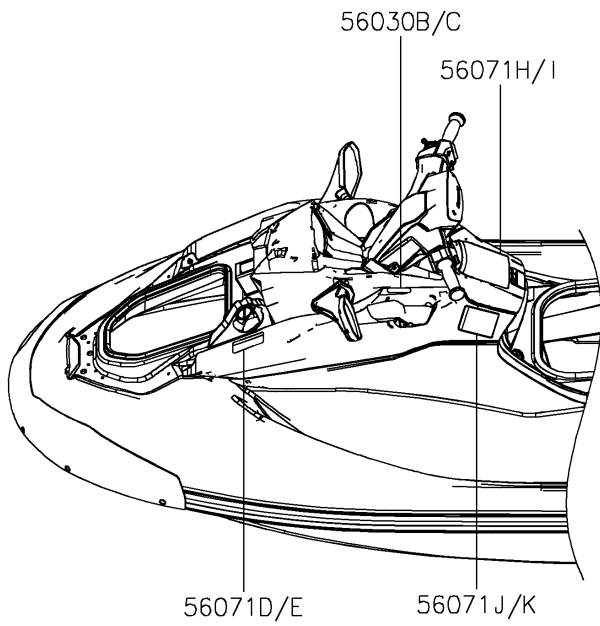

# 2023 JET SKI® STX® 160 PARTS DIAGRAM

Labels

F3183

### Labels

ITEM NAME	PART NUMBER	QUANTITY
LABEL,FIRE EXTINGUISHER (Ref # 56030)	56030-3755	1
LABEL,FIRE EXTINGUISHER (Ref # 56030A)	56030-3757	1
LABEL,REVERSE (Ref # 56030B)	56030-3815	1
LABEL,REVERSE (Ref # 56030C)	56030-3816	1
LABEL-WARNING,RIGHTING (Ref # 56071)	56071-0398	1
LABEL-WARNING,RIGHTING (Ref # 56071A)	56071-0399	1
LABEL-WARNING,GRAB,HANDLE,STEP (Ref # 56071B)	56071-0402	1
LABEL-WARNING,GRAB,HANDLE,STEP (Ref # 56071C)	56071-0403	1
LABEL-WARNING,FUEL SUPPLY (Ref # 56071D)	56071-0424	1
LABEL-WARNING,FUEL SUPPLY (Ref # 56071E)	56071-0425	1
LABEL-WARNING,RIDER SAFETY (Ref # 56071F)	56071-0843	1
LABEL-WARNING,RIDER SAFETY (Ref # 56071G)	56071-0844	1
LABEL-WARNING,HELM (Ref # 56071H)	56071-0846	1
LABEL-WARNING,HELM (Ref # 56071I)	56071-0847	1
LABEL-WARNING,READ AND FOLLOW (Ref # 56071J)	56071-0880	1
LABEL-WARNING,READ AND FOLLOW (Ref # 56071K)	56071-0884	1
LABEL-WARNING,REBOARDING (Ref # 56071L)	56071-0904	1
LABEL-WARNING,REBOARDING (Ref # 56071M)	56071-0905	1