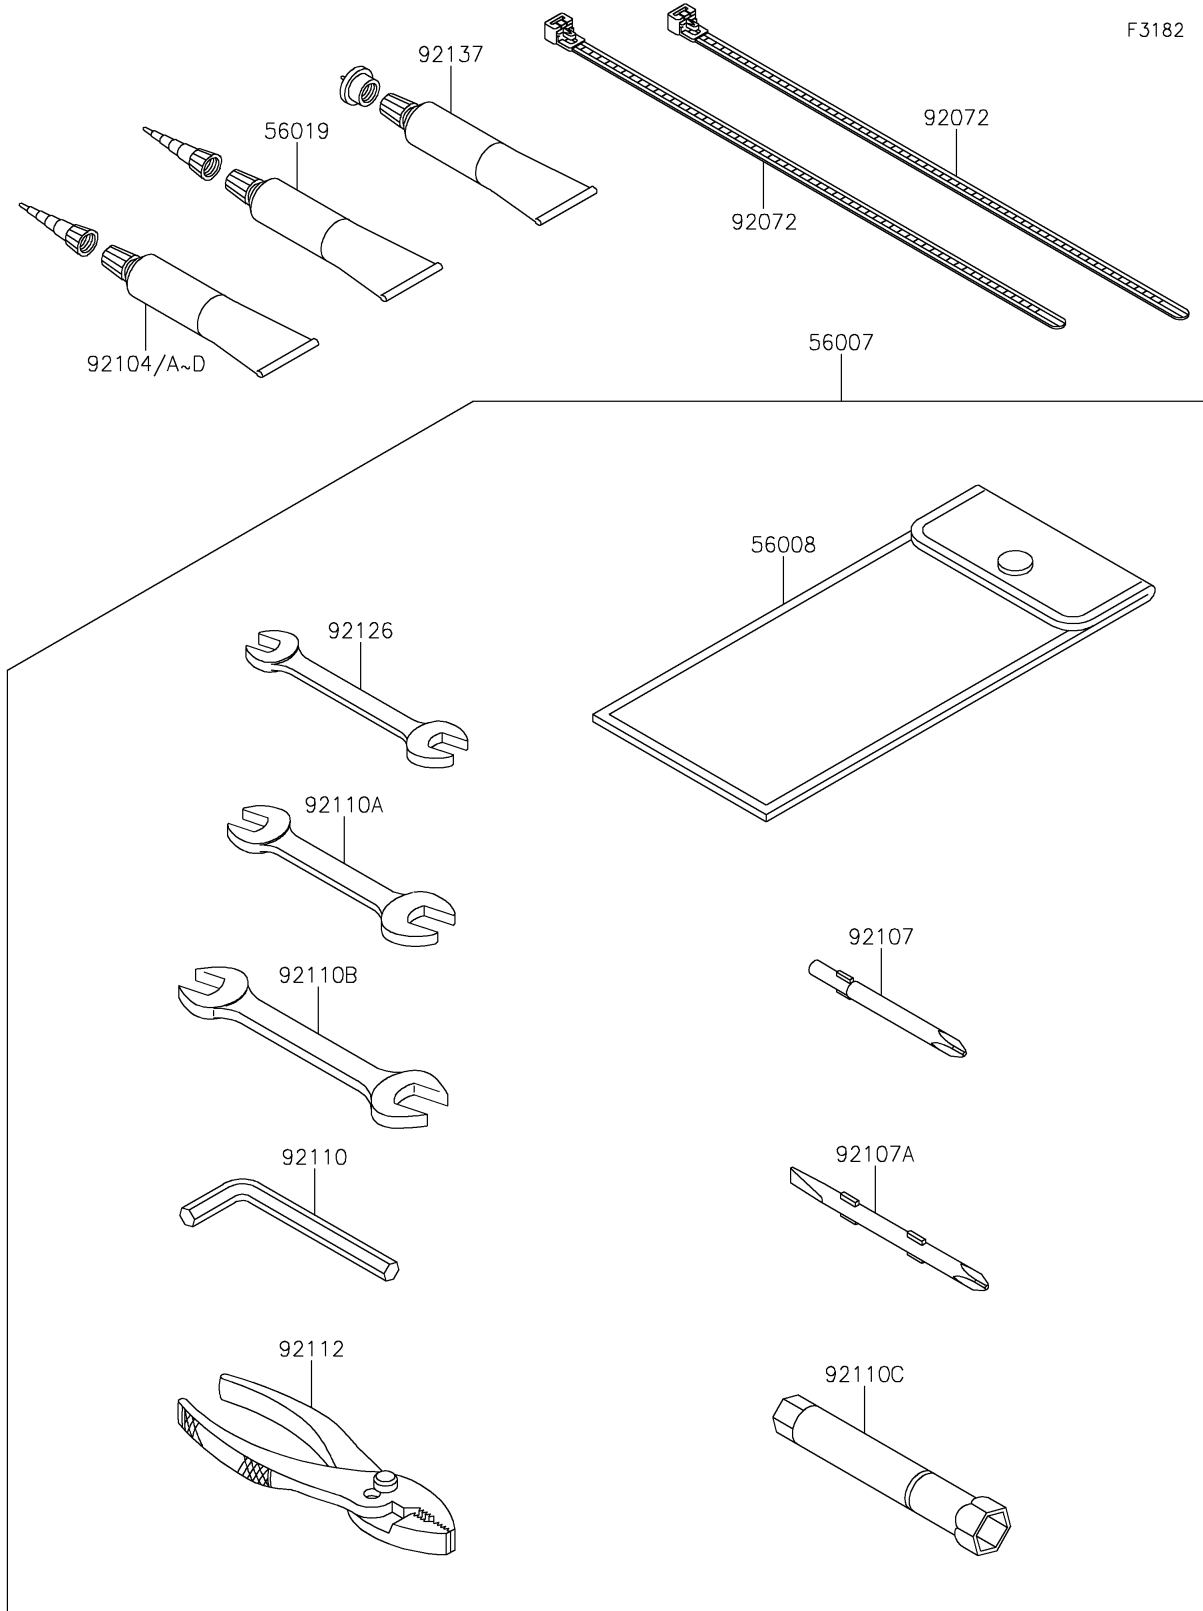

2023 JET SKI® STX® 160 PARTS DIAGRAM

Owner's Tools

2023 JET SKI® STX® 160 PARTS LIST

Owner's Tools

ITEM NAME	PART NUMBER	QUANTITY
TOOL-KIT (Ref # 56007)	56007-3720	1
BAG,TOOL (Ref # 56008)	56008-3706	1
GASKET-LIQUID,TB1211,WHITE (Ref # 56019)	56019-120	1
BAND,L=250 (Ref # 92072)	92072-1237	2
GASKET-LIQUID,TB1211F,CLEAR (Ref # 92104)	92104-0004	1
GASKET-LIQUID,TB1216,GRAY (Ref # 92104A)	92104-1063	1
GASKET-LIQUID,TB1216B,BLACK (Ref # 92104B)	92104-1064	1
GASKET-LIQUID,TB1215,GRAY (Ref # 92104C)	92104-1065	1
GASKET-LIQUID,TB1521,BROWN (Ref # 92104D)	92104-3701	1
TOOL-DRIVER,#3PHILLIPS (Ref # 92107)	92107-005	1
TOOL-DRIVER,#2PHILLIPS&SLOT (Ref # 92107A)	92107-1051	1
TOOL-WRENCH,ALLEN,5MM (Ref # 92110)	92110-1015	1
TOOL-WRENCH,OPEN END,10X12 (Ref # 92110A)	92110-1152	1
TOOL-WRENCH,OPEN END,14X17 (Ref # 92110B)	92110-1153	1
TOOL-WRENCH,BOX,16MM (Ref # 92110C)	92110-3706	1
TOOL-PLIERS (Ref # 92112)	92112-1001	1
TOOL-WRENCH,OPEN END,8X10 (Ref # 92126)	92126-004	1
GREASE (Ref # 92137)	92137-1002	1