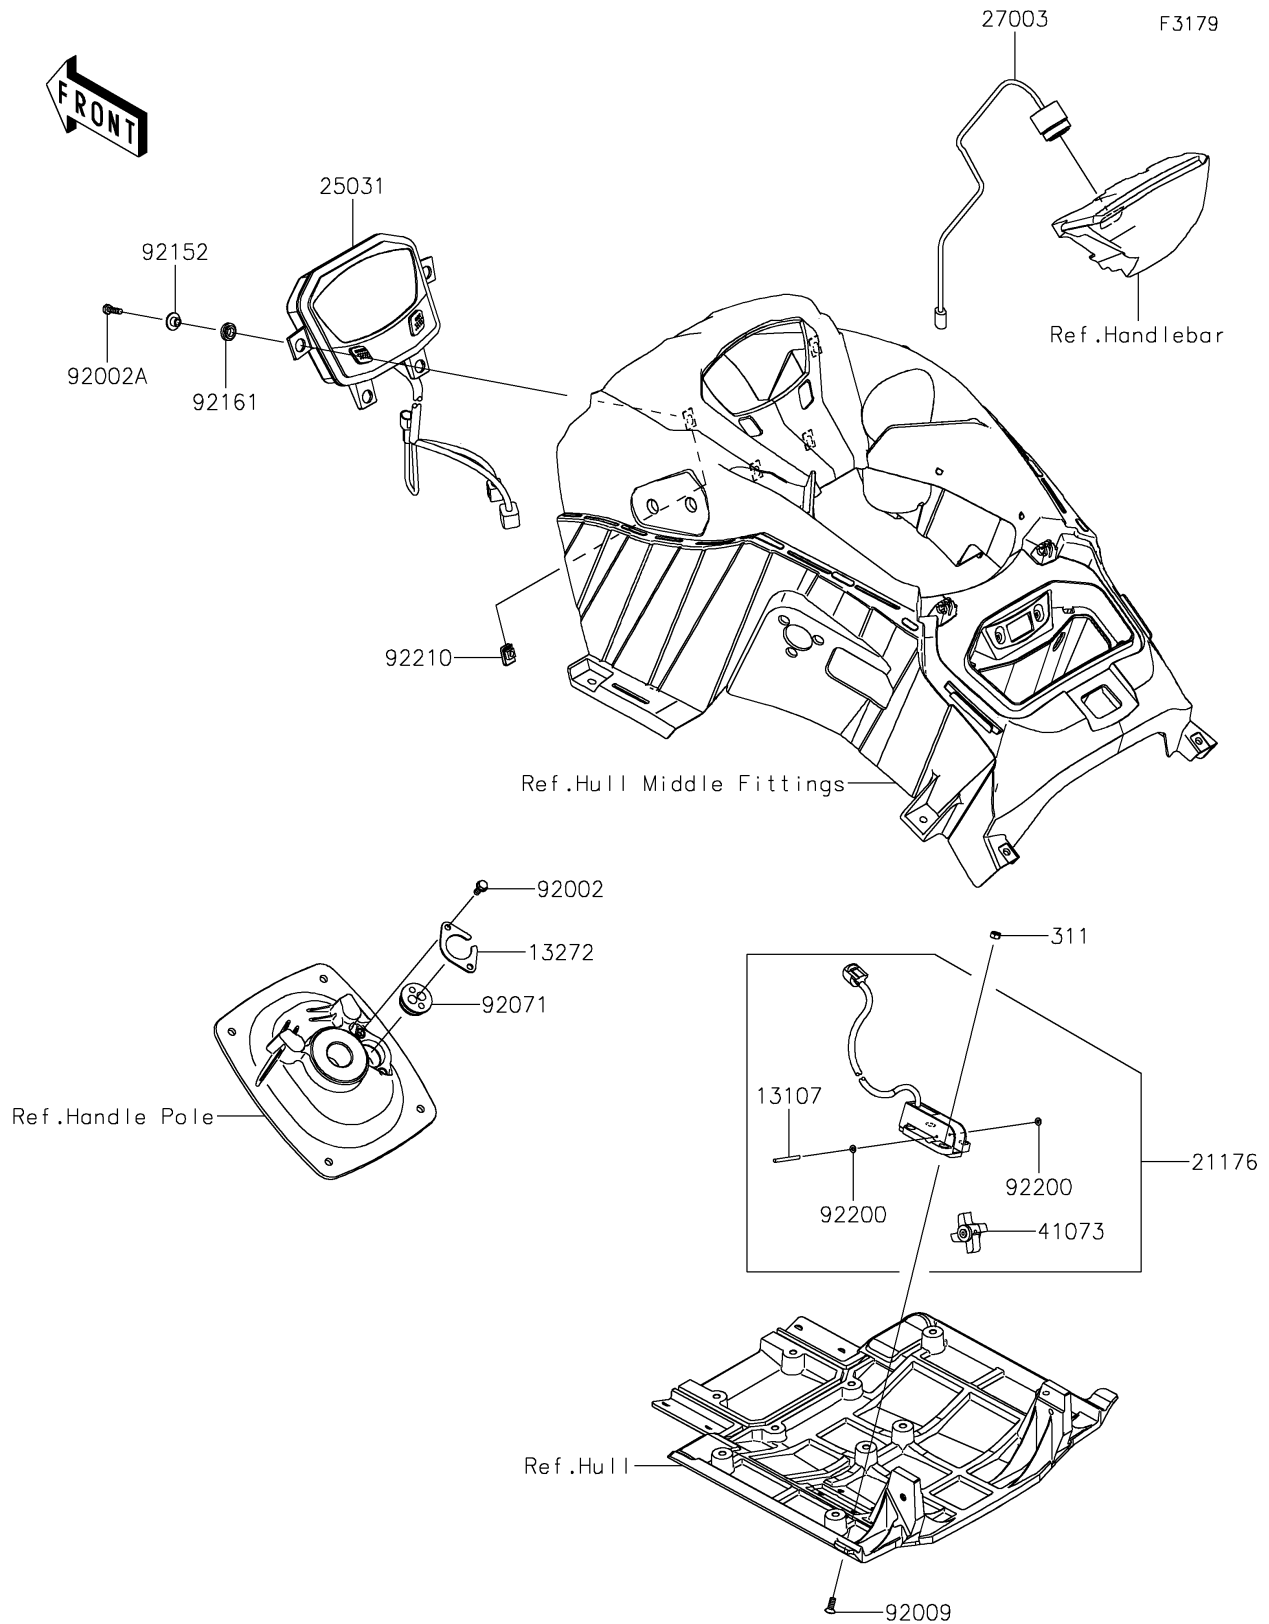

# 2023 JET SKI® STX® 160 PARTS DIAGRAM

Meters

## 2023 JET SKI® STX® 160 PARTS LIST

Meters

ITEM NAME	PART NUMBER	QUANTITY
SHAFT (Ref # 13107)	13107-3807	1
PLATE (Ref # 13272)	13272-3729	1
SENSOR,SPEED (Ref # 21176)	21176-3775	1
METER-ASSY (Ref # 25031)	25031-0859	1
HORN (Ref # 27003)	27003-3706	1
WHEEL-ASSY,PADDLE (Ref # 41073)	41073-3701	1
BOLT,6X16 (Ref # 92002)	92002-3728	2
BOLT,6X20 (Ref # 92002A)	92002-3755	4
SCREW,6X16 (Ref # 92009)	92009-3703	4
GROMMET,HARNESS (Ref # 92071)	92071-3790	1
COLLAR (Ref # 92152)	92152-1740	4
DAMPER (Ref # 92161)	92161-0117	4
WASHER (Ref # 92200)	92200-3805	2
NUT,6MM (Ref # 92210)	92210-3768	4
NUT-HEX,6MM (Ref # 311)	311R0600	4