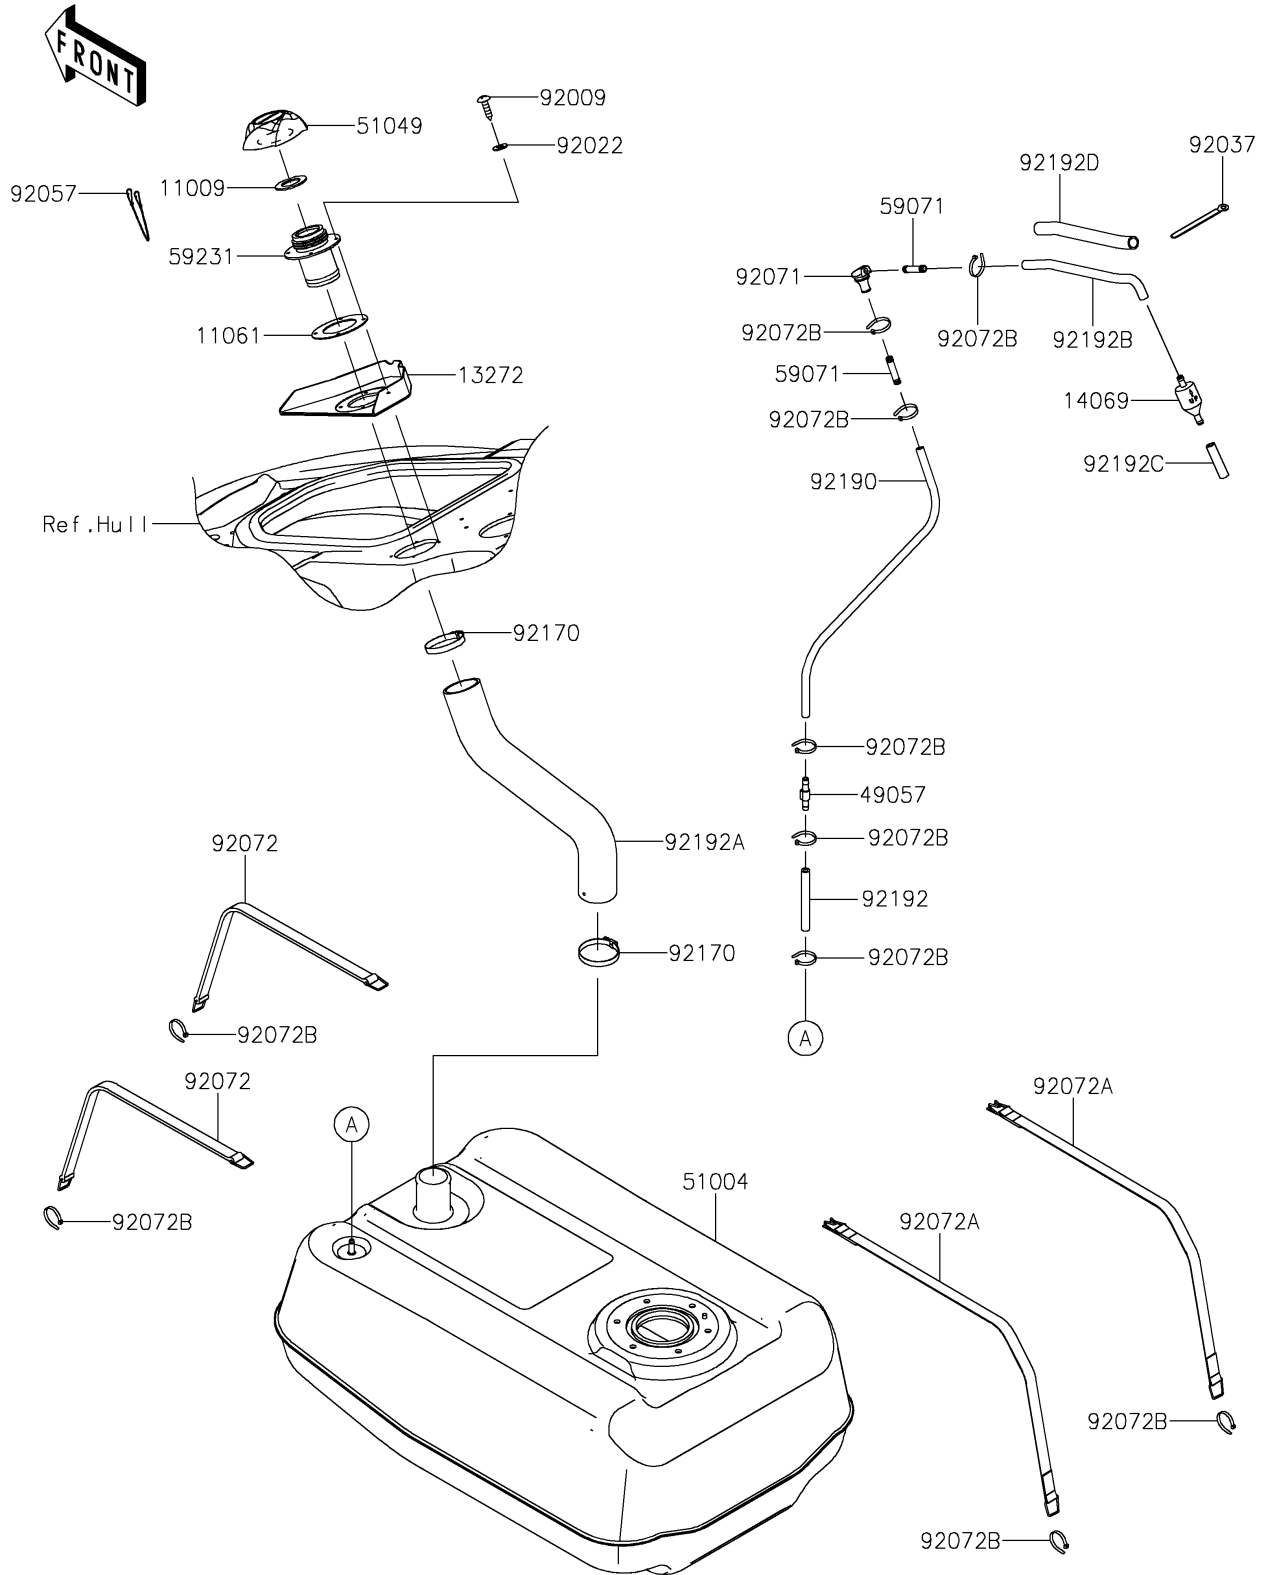

2023 JET SKI® STX® 160 PARTS DIAGRAM

Fuel Tank

F3173

2023 JET SKI® STX® 160 PARTS LIST

Fuel Tank

ITEM NAME	PART NUMBER	QUANTITY
GASKET,TANK CAP (Ref # 11009)	11009-3020	1
GASKET (Ref # 11061)	11061-3701	1
PLATE,FUEL-GUARD (Ref # 13272)	13272-2890	1
BREATHER,FUEL TANK (Ref # 14069)	14069-1004	1
VALVE-RELIEF (Ref # 49057)	49057-0002	1
TANK-FUEL (Ref # 51004)	51004-0025	1
CAP-TANK,FUEL (Ref # 51049)	51049-0712	1
JOINT (Ref # 59071)	59071-3764	2
FILLER,FUEL TANK (Ref # 59231)	59231-3734	1
SCREW,TAPPING,4X16 (Ref # 92009)	92009-3849	4
WASHER (Ref # 92022)	92022-563	4
CLAMP,L=100 (Ref # 92037)	92037-3736	1
CHAIN,COVER,L=100 (Ref # 92057)	92057-3704	1
GROMMET (Ref # 92071)	92071-3841	1
BAND (Ref # 92072)	92072-3845	2
BAND (Ref # 92072A)	92072-3850	2
BAND,L=100.08 (Ref # 92072B)	92072-3882	10
CLAMP (Ref # 92170)	92170-1674	2
TUBE,5.8X10.8X500 (Ref # 92190)	92190-3846	1
TUBE,5.8X11X100 (Ref # 92192)	92192-1795	1
TUBE,FUEL TANK-FILLER (Ref # 92192A)	92192-1988	1
TUBE,BREATHER (Ref # 92192B)	92192-2519	1
TUBE,BREATHER,7.5X12.5X50 (Ref # 92192C)	92192-2520	1
TUBE,CORRUGATE (Ref # 92192D)	92192-3708	1