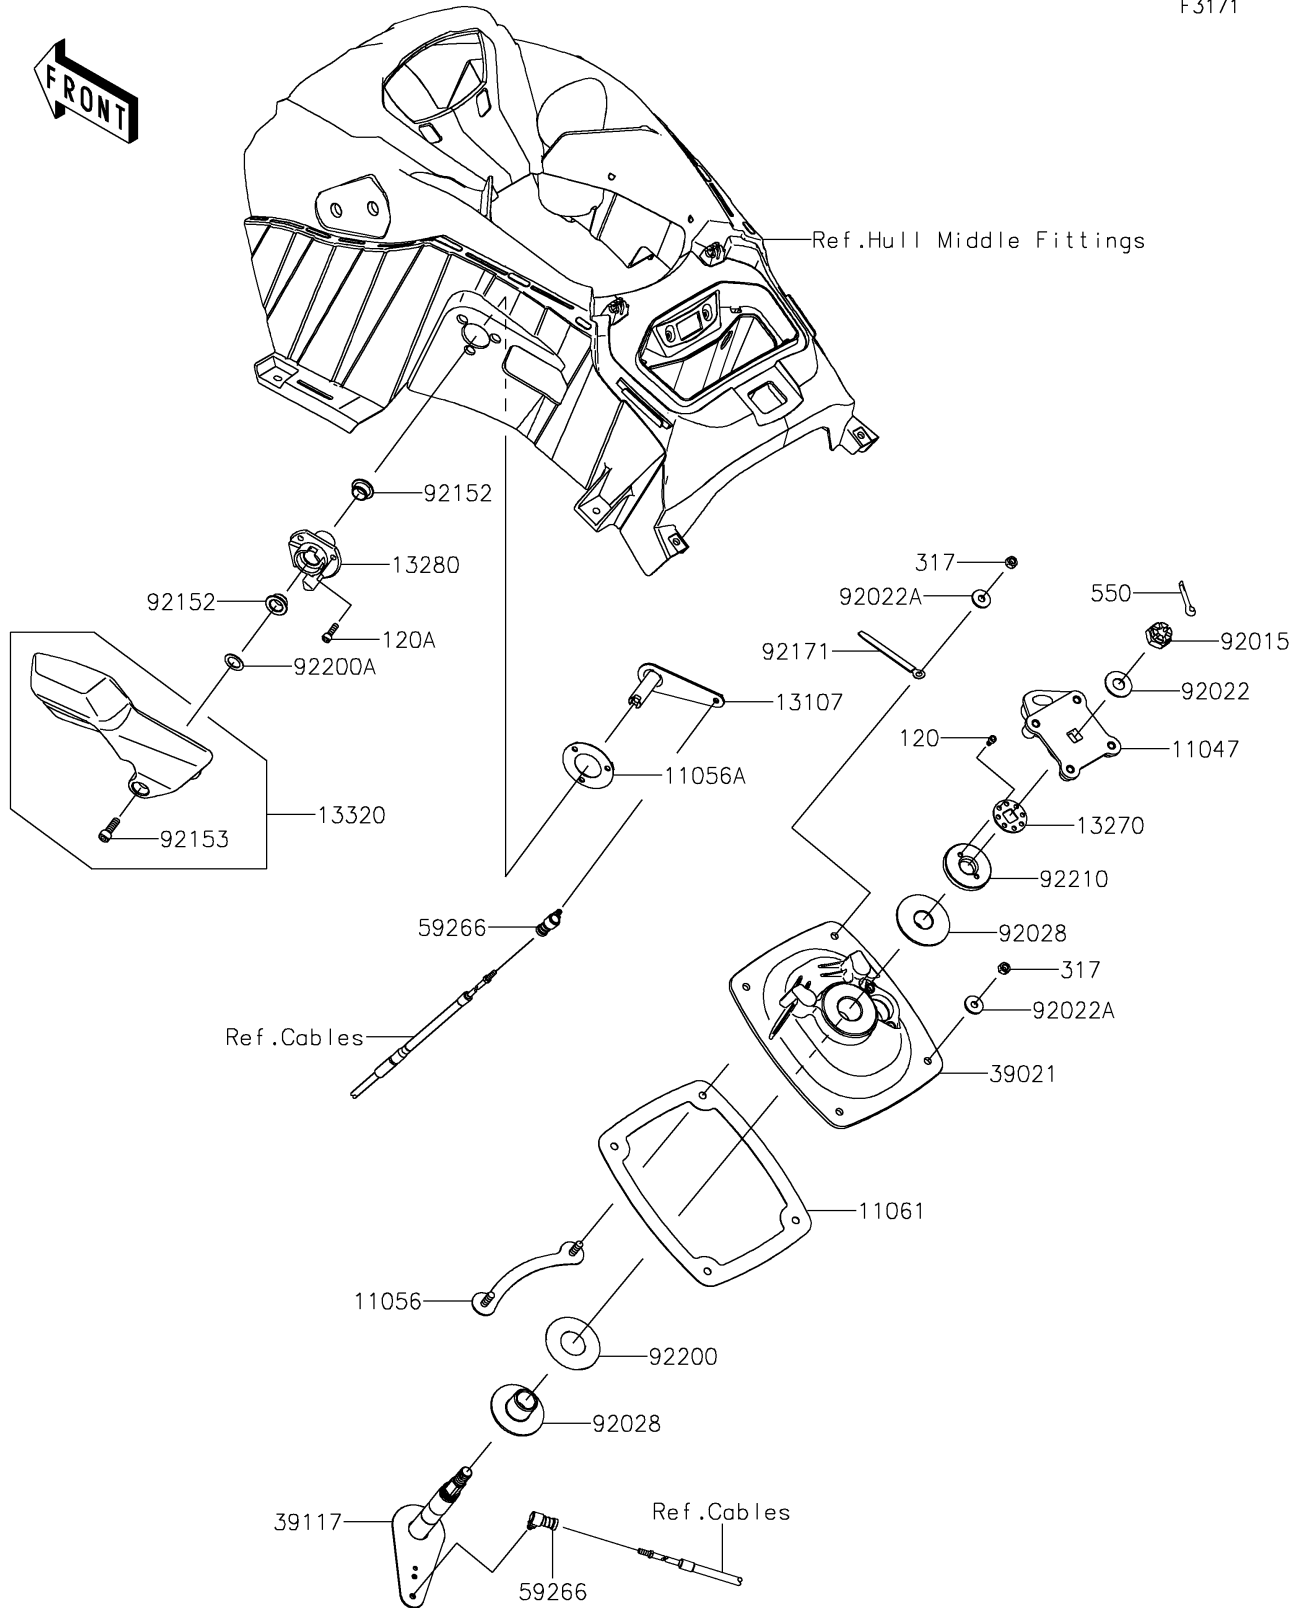

2023 JET SKI® STX® 160 PARTS DIAGRAM

Handle Pole

F3171

2023 JET SKI® STX® 160 PARTS LIST

Handle Pole

ITEM NAME	PART NUMBER	QUANTITY
BRACKET,HANDLE HOLDER (Ref # 11047)	11047-3759	1
BRACKET,HANDLE POLE BRACKET (Ref # 11056)	11056-3712	2
BRACKET (Ref # 11056A)	11056-3713	1
GASKET,HANDLE POLE BRACKET (Ref # 11061)	11061-3739	1
SHAFT (Ref # 13107)	13107-3799	1
PLATE,STEERING NUT (Ref # 13270)	13270-3808	1
HOLDER (Ref # 13280)	13280-0790	1
LEVER-ASSY,REVERSE (Ref # 13320)	13320-0027	1
BRACKET-HANDLE POLE (Ref # 39021)	39021-3716	1
SHAFT-STRG (Ref # 39117)	39117-0011	1
JOINT-BALL (Ref # 59266)	59266-3707	2
NUT,CASTLE,14MM (Ref # 92015)	92015-3805	1
WASHER,15X34X2.0 (Ref # 92022)	92022-3738	1
WASHER,8.4X23X2.5 (Ref # 92022A)	92022-3744	4
BUSHING,STEERING (Ref # 92028)	92028-3748	2
COLLAR (Ref # 92152)	92152-3748	2
BOLT,SOCKET,8X25 (Ref # 92153)	92153-3739	1
CLAMP,L=150 (Ref # 92171)	92171-3717	1
WASHER,32.5X70X2 (Ref # 92200)	92200-3718	1
WASHER,16.5X25X1 (Ref # 92200A)	92200-3800	1
NUT,STEERING SHAFT,22MM (Ref # 92210)	92210-3800	1
BOLT-SOCKET,5X10 (Ref # 120)	120R0510	2
BOLT-SOCKET,6X20 (Ref # 120A)	120R0620	3
NUT-HEX-SMALL,8MM (Ref # 317)	317R0800	4
PIN-COTTER,3X35 (Ref # 550)	550S3035	1