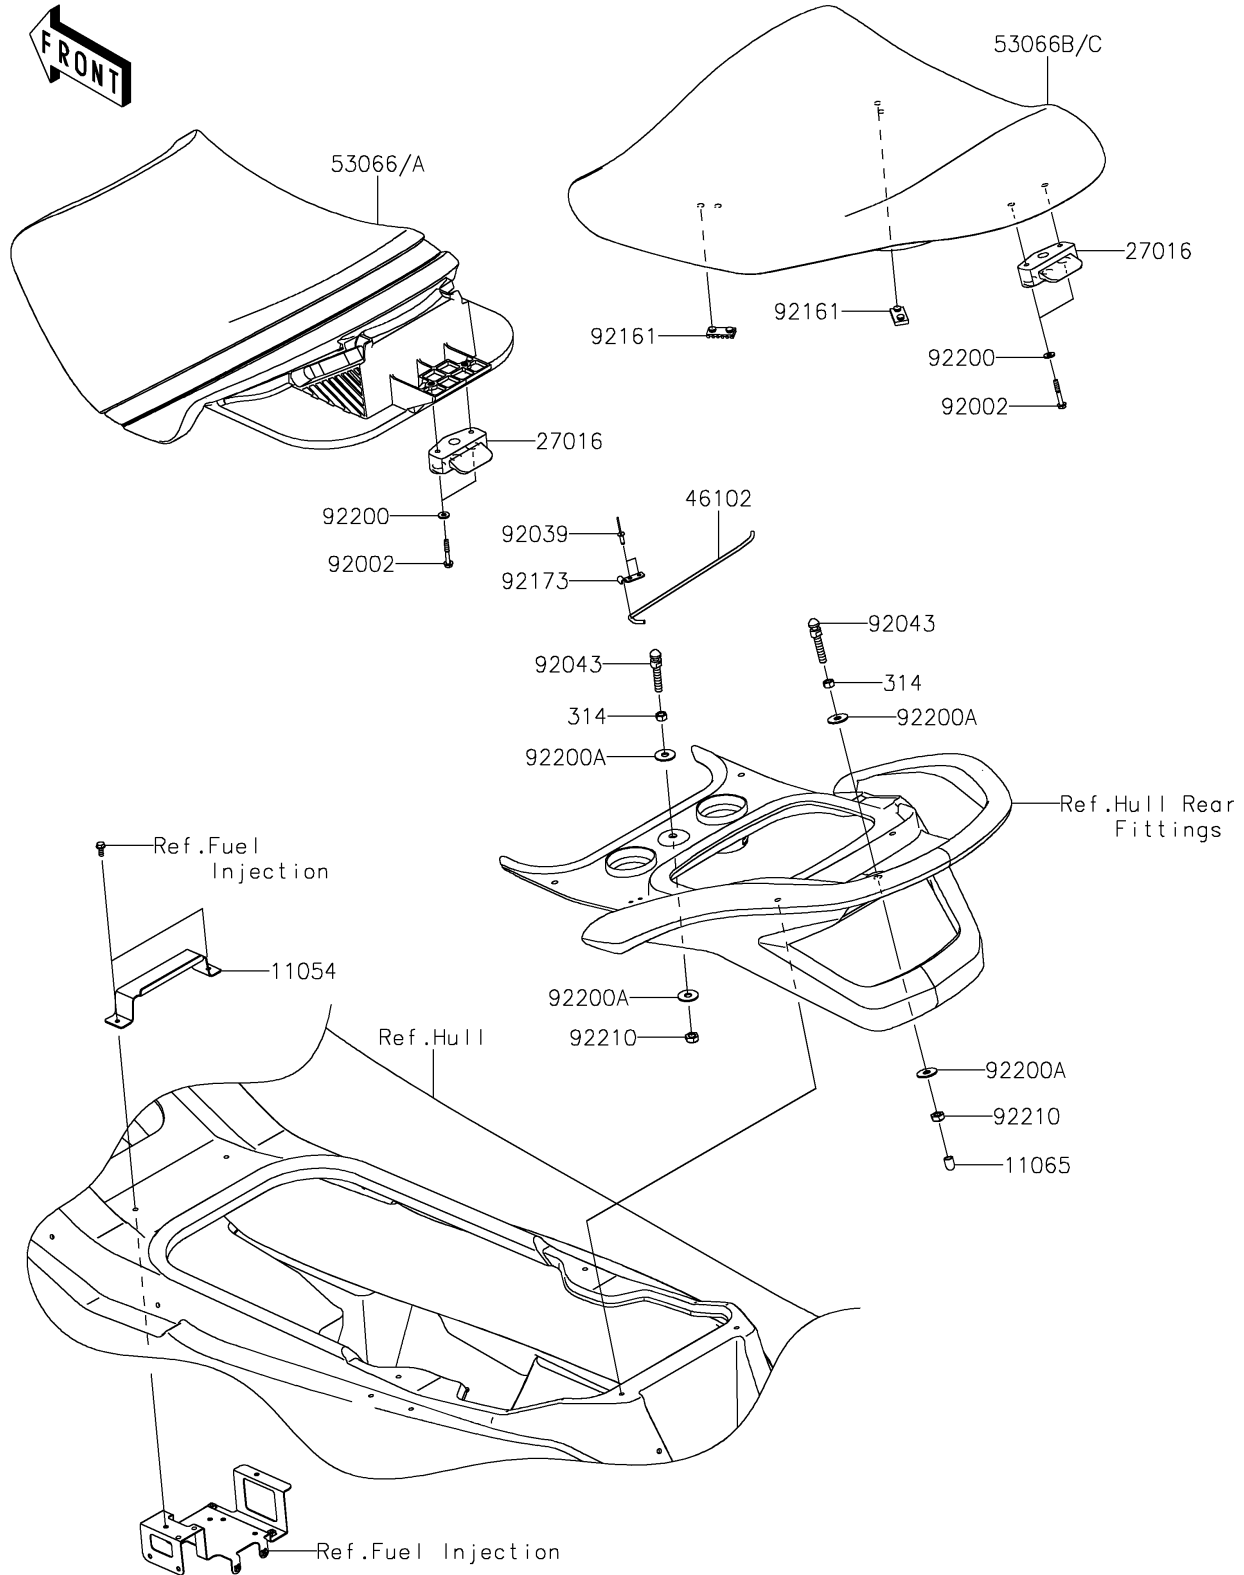

# 2023 JET SKI® STX® 160 PARTS DIAGRAM

Seat

F3146

### Seat

ITEM NAME	PART NUMBER	QUANTITY
BRACKET,FRONT SEAT (Ref # 11054)	11054-3702	1
CAP (Ref # 11065)	11065-1347	1
LOCK-ASSY,SEAT,FR&RR (Ref # 27016)	27016-3758	2
ROD (Ref # 46102)	46102-0639	1
SEAT-ASSY,FR,M.P.SILVER+SIL (Ref # 53066A)	53066-0682-13M	1
SEAT-ASSY,RR,M.P.SILVER (Ref # 53066B)	53066-0708-12N	1
BOLT,6X40 (Ref # 92002)	92002-3716	4
RIVET (Ref # 92039)	92039-3714	2
PIN (Ref # 92043)	92043-3763	2
DAMPER,SEAT (Ref # 92161)	92161-1489	2
CLAMP (Ref # 92173)	92173-2098	1
WASHER,6.5X16X2.0 (Ref # 92200)	92200-1543	4
WASHER (Ref # 92200A)	92200-3762	4
NUT,LOCK,10MM (Ref # 92210)	92210-3792	2
NUT-HEX-FINE,10MM (Ref # 314)	314R1000	2