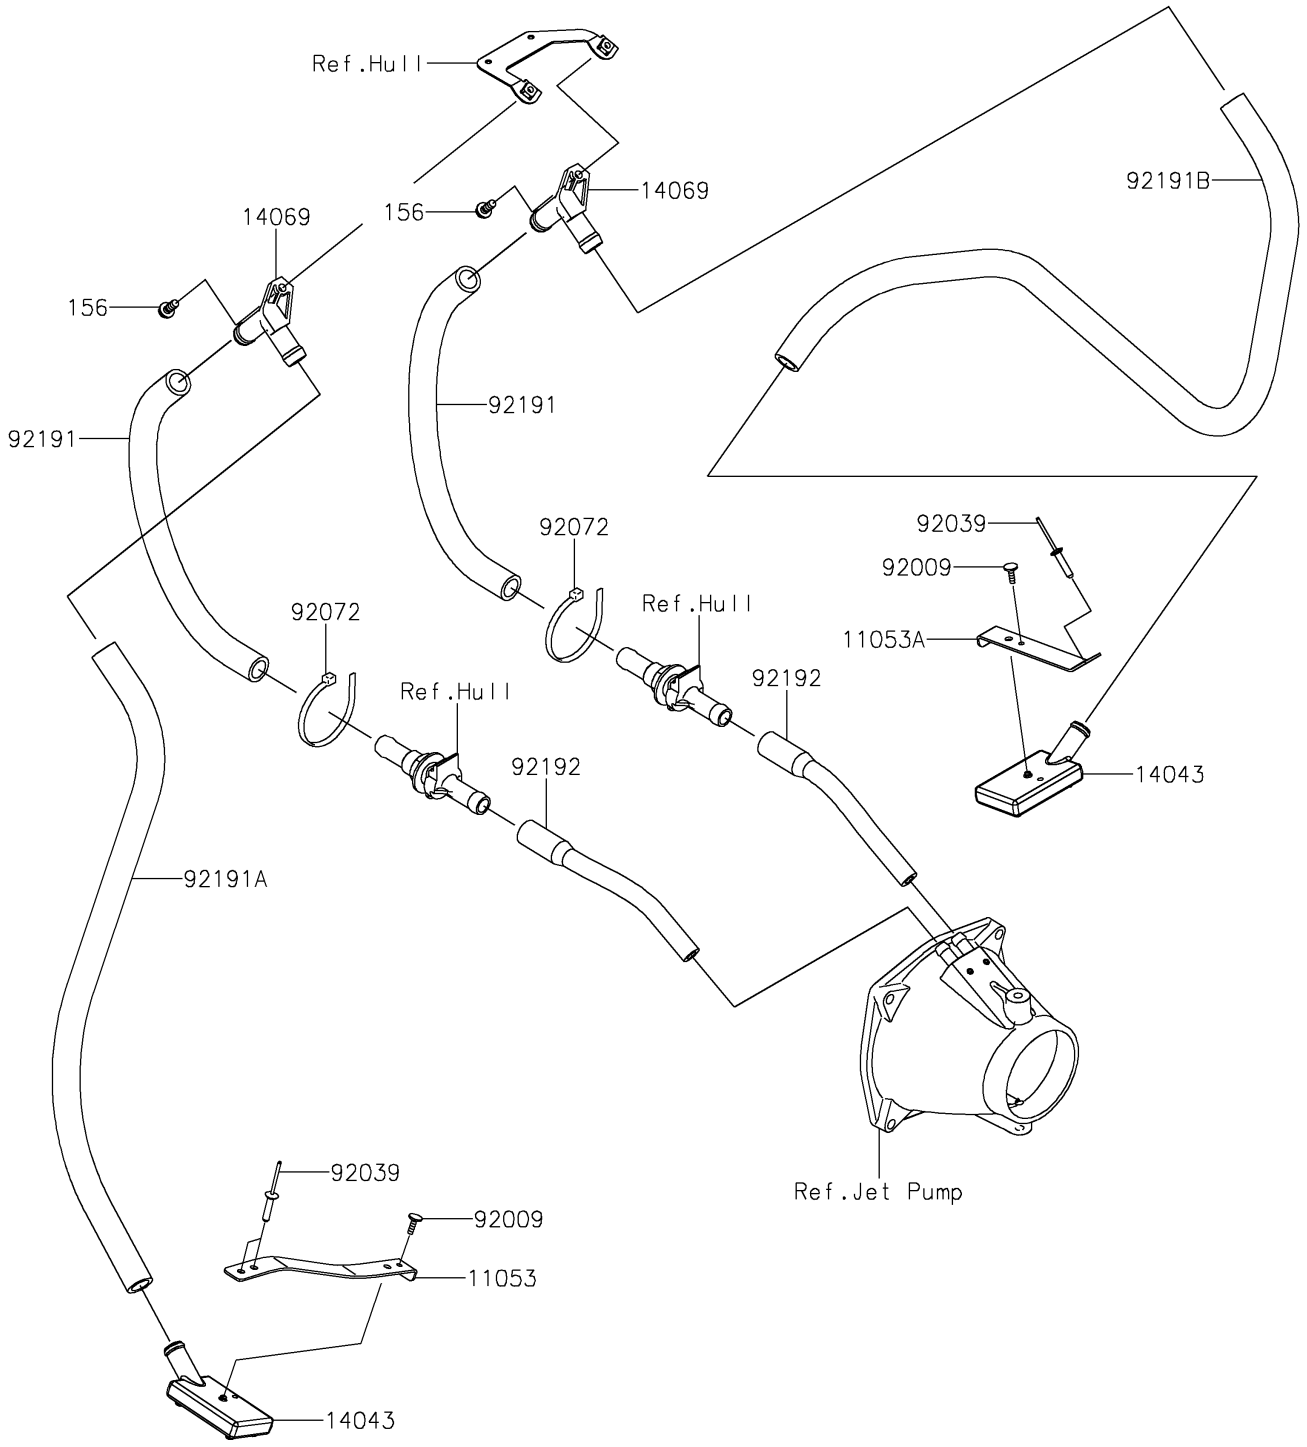

2023 JET SKI® STX® 160 PARTS DIAGRAM

Bilge System

F3145

2023 JET SKI® STX® 160 PARTS LIST

Bilge System

ITEM NAME	PART NUMBER	QUANTITY
BRACKET,RR,LH (Ref # 11053)	11053-3744	1
BRACKET,FR,CNT (Ref # 11053A)	11053-3745	1
FILTER (Ref # 14043)	14043-3711	2
BREATHER (Ref # 14069)	14069-3708	2
SCREW,TAPPING,4X14 (Ref # 92009)	92009-3762	2
RIVET (Ref # 92039)	92039-3753	3
BAND,L=188.85 (Ref # 92072)	92072-0105	2
TUBE,BREATHER-HULL (Ref # 92191)	92191-3988	2
TUBE,FILTER-BREATHER (Ref # 92191A)	92191-3989	1
TUBE,FILTER-BREATHER (Ref # 92191B)	92191-3990	1
TUBE,HULL-NOZZLE (Ref # 92192)	92192-3843	2
BOLT-WP,6X16 (Ref # 156)	156R0616	2