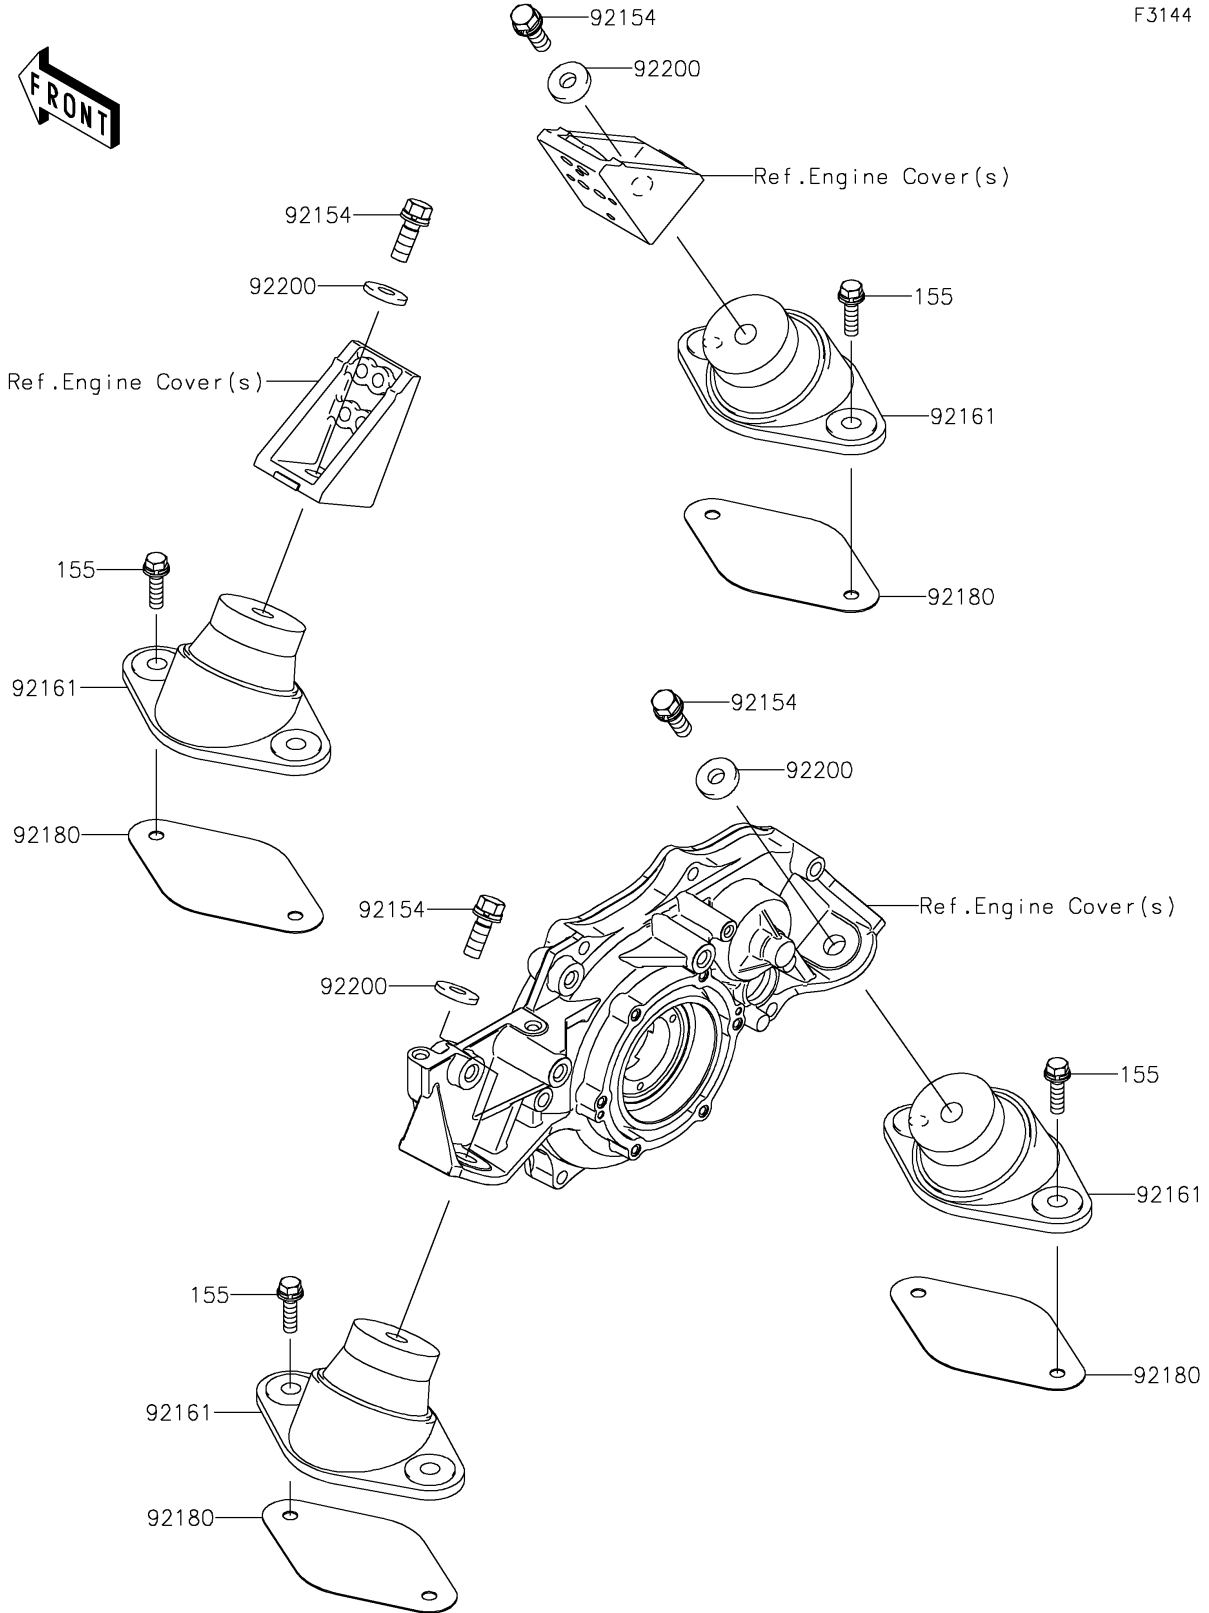

# 2023 JET SKI® STX® 160 PARTS DIAGRAM

## Engine Mount

F3144

### Engine Mount

ITEM NAME	PART NUMBER	QUANTITY
BOLT,WSP,10X30 (Ref # 92154)	92154-3715	4
DAMPER,ENGINE MOUNT (Ref # 92161)	92161-3789	4
SHIM,T=1.0 (Ref # 92180)	92180-3716	AR
WASHER,10.5X26X4 (Ref # 92200)	92200-3798	4
BOLT-WSP-SMALL,8X30 (Ref # 155)	155R0830	8