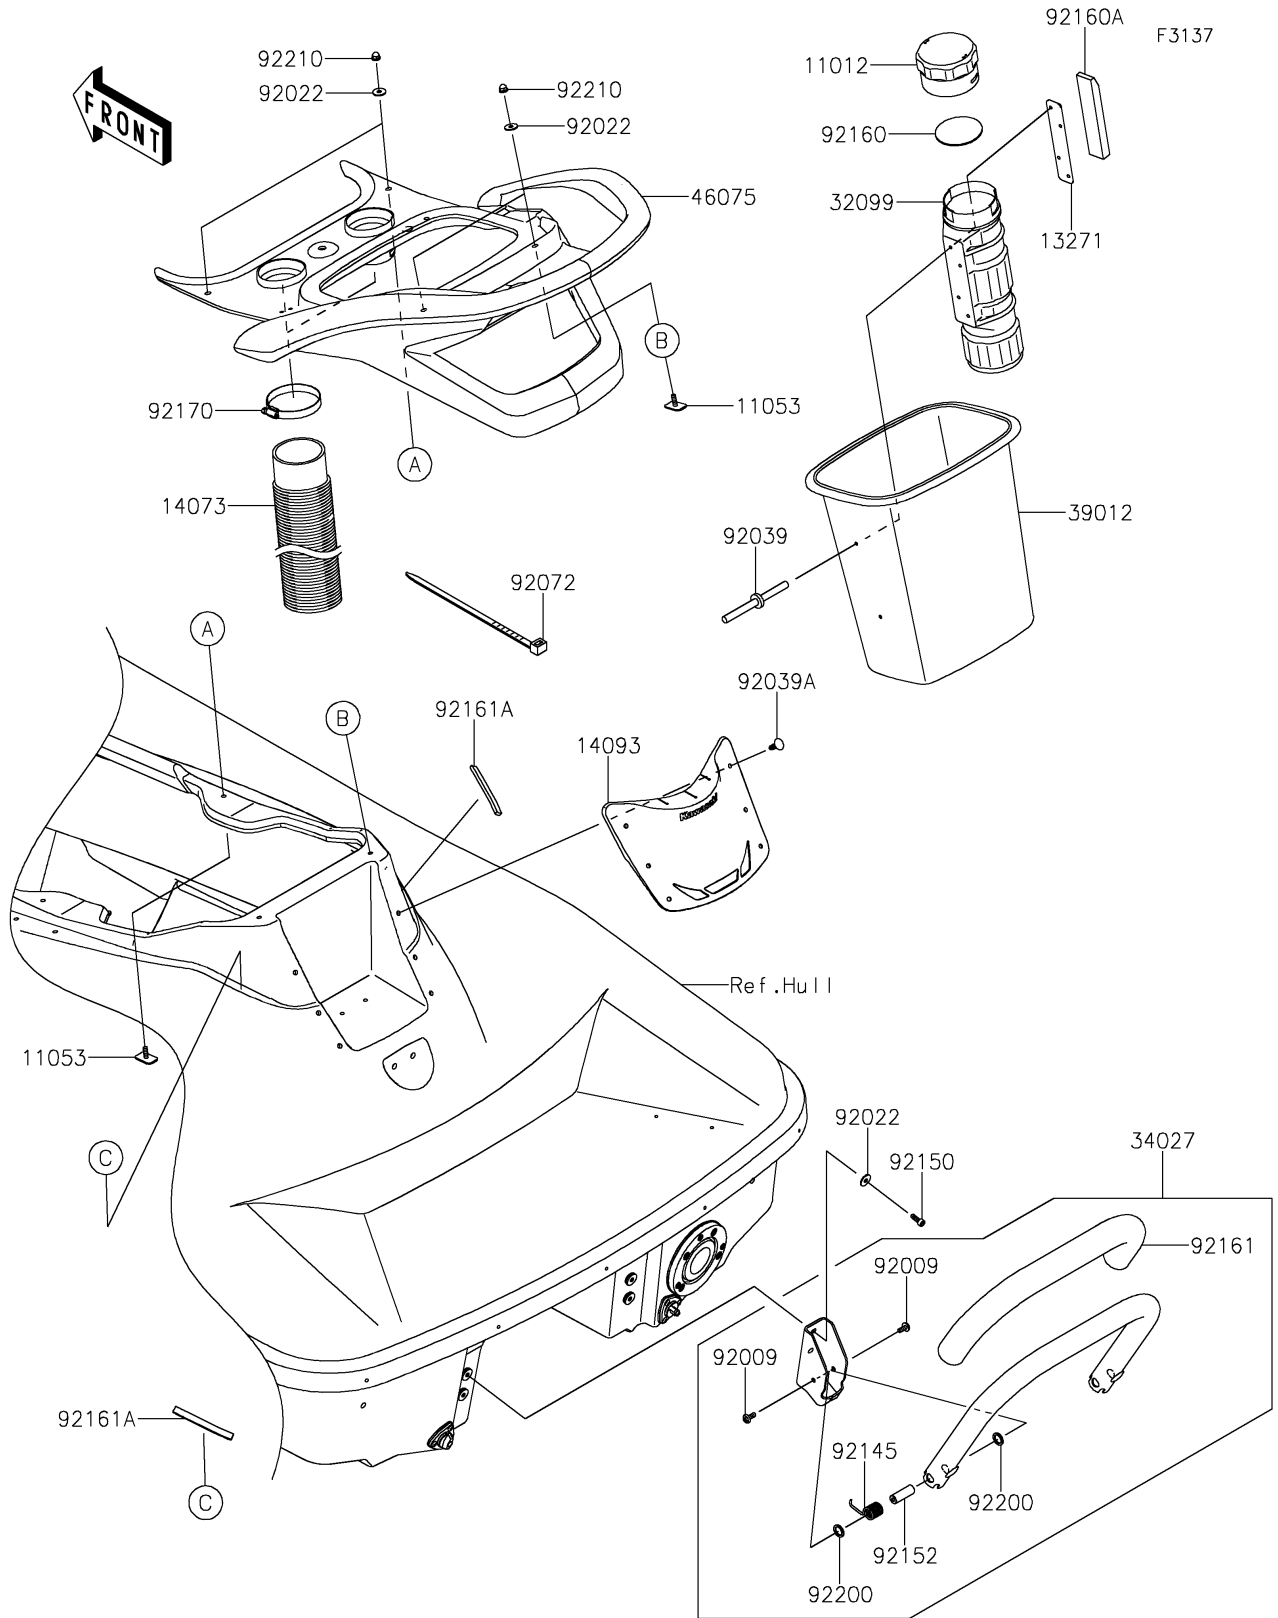

2023 JET SKI® STX® 160 PARTS DIAGRAM

Hull Rear Fittings

2023 JET SKI® STX® 160 PARTS LIST

Hull Rear Fittings

ITEM NAME	PART NUMBER	QUANTITY
CAP,FIRE EXTINGUISHER (Ref # 11012)	11012-3766	1
BRACKET (Ref # 11053)	11053-3776	4
PLATE,FIRE EXTINGUISHER (Ref # 13271)	13271-3775	1
DUCT (Ref # 14073)	14073-0868	2
COVER,RR,STORAGE (Ref # 14093)	14093-0904	1
CASE,FIRE EXTINGUISHER (Ref # 32099)	32099-3769	1
STEP-ASSY (Ref # 34027)	34027-0015	1
CASE-STORAGE,RR (Ref # 39012)	39012-0031	1
GRIP,RR (Ref # 46075)	46075-0640	1
SCREW,6X15 (Ref # 92009)	92009-3830	4
WASHER,6.5X20X1.5 (Ref # 92022)	92022-3710	8
RIVET (Ref # 92039)	92039-3783	2
RIVET (Ref # 92039A)	92039-3788	6
BAND,L=608.22 (Ref # 92072)	92072-3884	1
SPRING (Ref # 92145)	92145-0896	2
BOLT,SOCKET,6X18 (Ref # 92150)	92150-3775	4
COLLAR (Ref # 92152)	92152-1593	2
DAMPER (Ref # 92160)	92160-3814	1
DAMPER (Ref # 92160A)	92160-3821	1
DAMPER (Ref # 92161)	92161-1427	1
DAMPER (Ref # 92161A)	92161-2345	2
CLAMP (Ref # 92170)	92170-1679	2
WASHER,14.5X20X1.5 (Ref # 92200)	92200-3793	4
NUT,CAP,6MM (Ref # 92210)	92210-3785	4