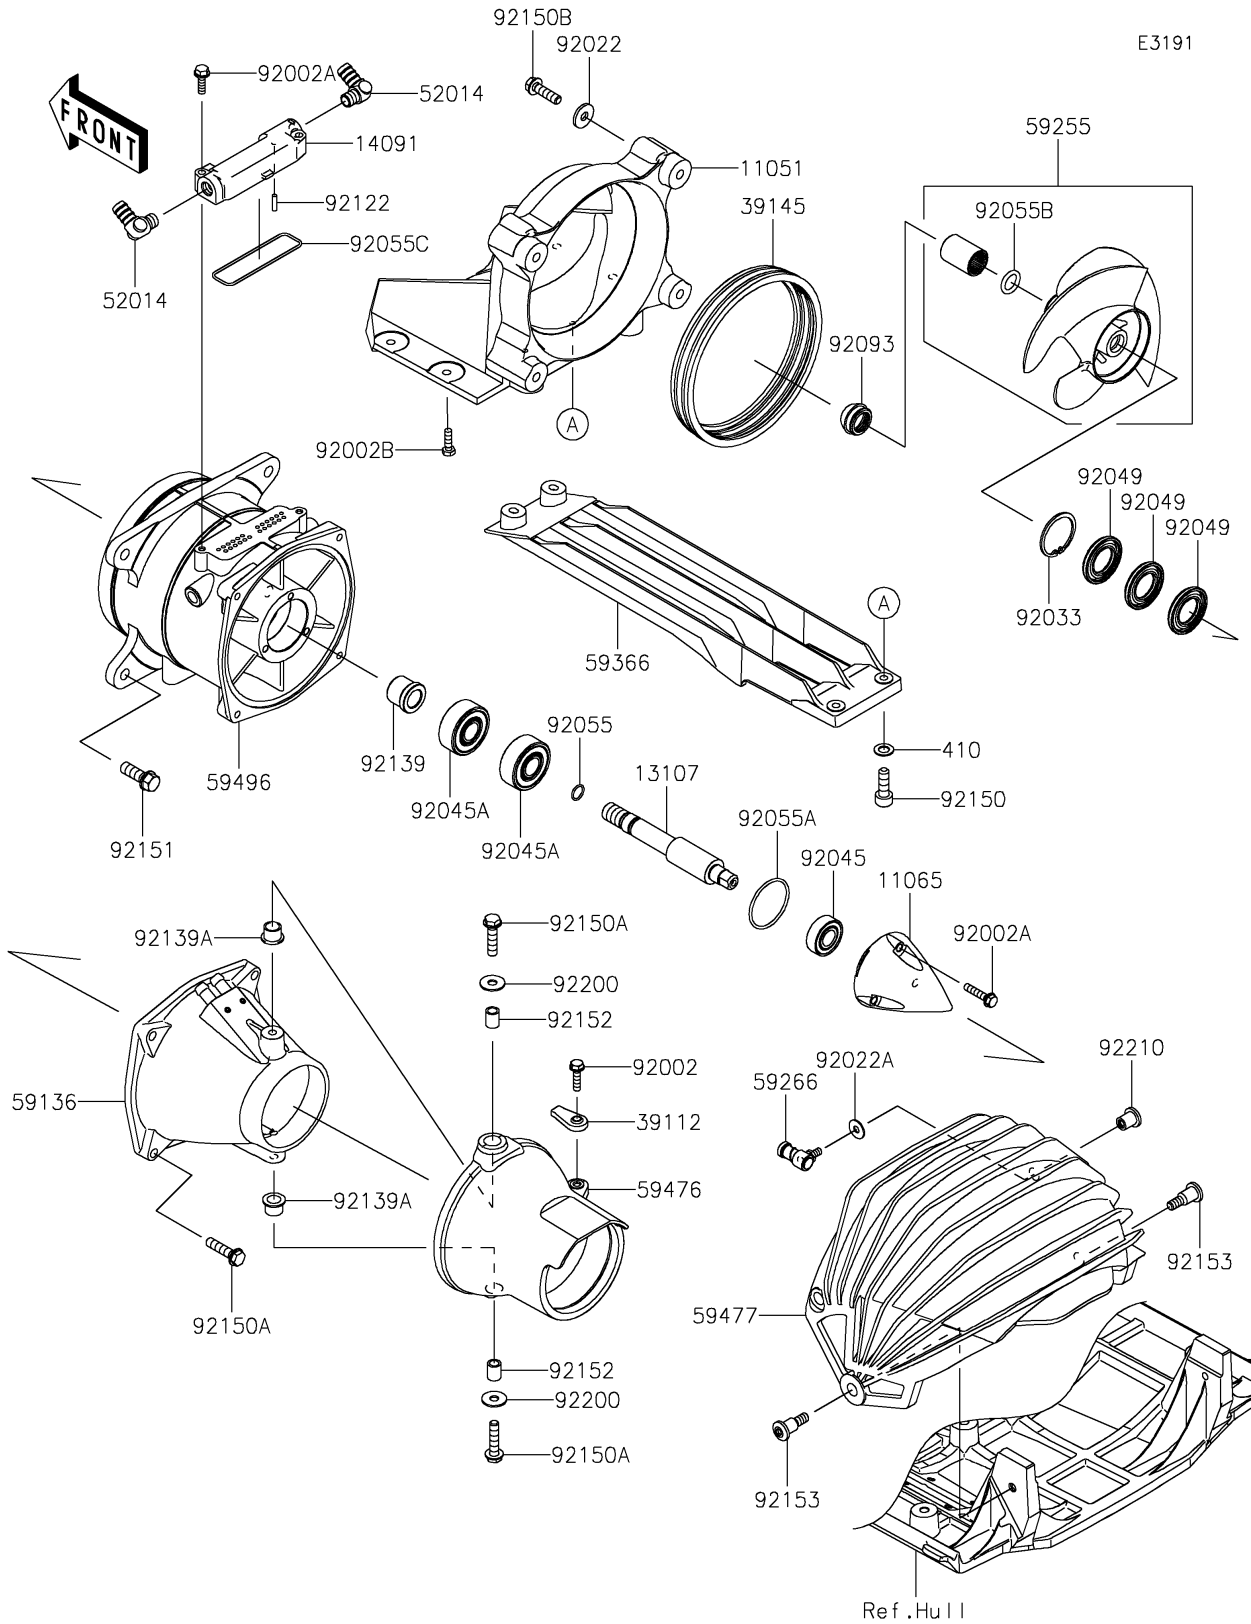

2023 JET SKI® STX® 160 PARTS DIAGRAM

Jet Pump

2023 JET SKI® STX® 160 PARTS LIST

Jet Pump

ITEM NAME	PART NUMBER	QUANTITY
BRACKET (Ref # 11051)	11051-3763	1
CAP (Ref # 11065)	11065-0828	1
SHAFT (Ref # 13107)	13107-0765	1
COVER,VANE GUIDE (Ref # 14091)	14091-3817	1
RODEND-TIE (Ref # 39112)	39112-3703	1
TRIM-SEAL (Ref # 39145)	39145-3742	1
ELBOW (Ref # 52014)	52014-3711	2
NOZZLE-PUMP (Ref # 59136)	59136-3760	1
IMPELLER-COMP (Ref # 59255)	59255-3729	1
JOINT-BALL (Ref # 59266)	59266-3707	1
GRATE (Ref # 59366)	59366-3719	1
NOZZLE-STRG (Ref # 59476)	59476-3743	1
BUCKET-REVERSE (Ref # 59477)	59477-0002	1
VANE-GUIDE (Ref # 59496)	59496-0001	1
BOLT,6X25 (Ref # 92002)	92002-3714	1
BOLT,6X30 (Ref # 92002A)	92002-3726	5
BOLT,6X20 (Ref # 92002B)	92002-3755	4
WASHER,8.4X23X2.5 (Ref # 92022)	92022-3744	2
WASHER (Ref # 92022A)	92022-567	1
RING-SNAP (Ref # 92033)	92033-3730	1
BEARING-BALL,62022RD (Ref # 92045)	92045-3721	1
BEARING-BALL,6303R-6 (Ref # 92045A)	92045-3740	2
SEAL-OIL (Ref # 92049)	92049-3739	3
RING-O,12X1.5 (Ref # 92055)	92055-025	1
RING-O (Ref # 92055A)	92055-3741	1
RING-O (Ref # 92055B)	92055-3760	1
RING-O,66.5X2.0 (Ref # 92055C)	92055-3784	1
SEAL (Ref # 92093)	92093-3749	1
ROLLER (Ref # 92122)	92122-0044	1

2023 JET SKI® STX® 160 PARTS LIST

Jet Pump

ITEM NAME	PART NUMBER	QUANTITY
BUSHING (Ref # 92139)	92139-0718	1
BUSHING (Ref # 92139A)	92139-3720	2
BOLT,SOCKET,6X18 (Ref # 92150)	92150-3775	4
BOLT,8X35 (Ref # 92150A)	92150-3792	6
BOLT,FLANGED,8X30 (Ref # 92150B)	92150-3803	2
BOLT,10X30 (Ref # 92151)	92151-3706	4
COLLAR,8.2X11.8X15 (Ref # 92152)	92152-3703	2
BOLT,SOCKET,8X30 (Ref # 92153)	92153-3745	2
WASHER,8.0X22.0X1.5 (Ref # 92200)	92200-0174	2
NUT,6MM (Ref # 92210)	92210-3789	1
WASHER-PLAIN-SMALL,6MM (Ref # 410)	410S0600	4