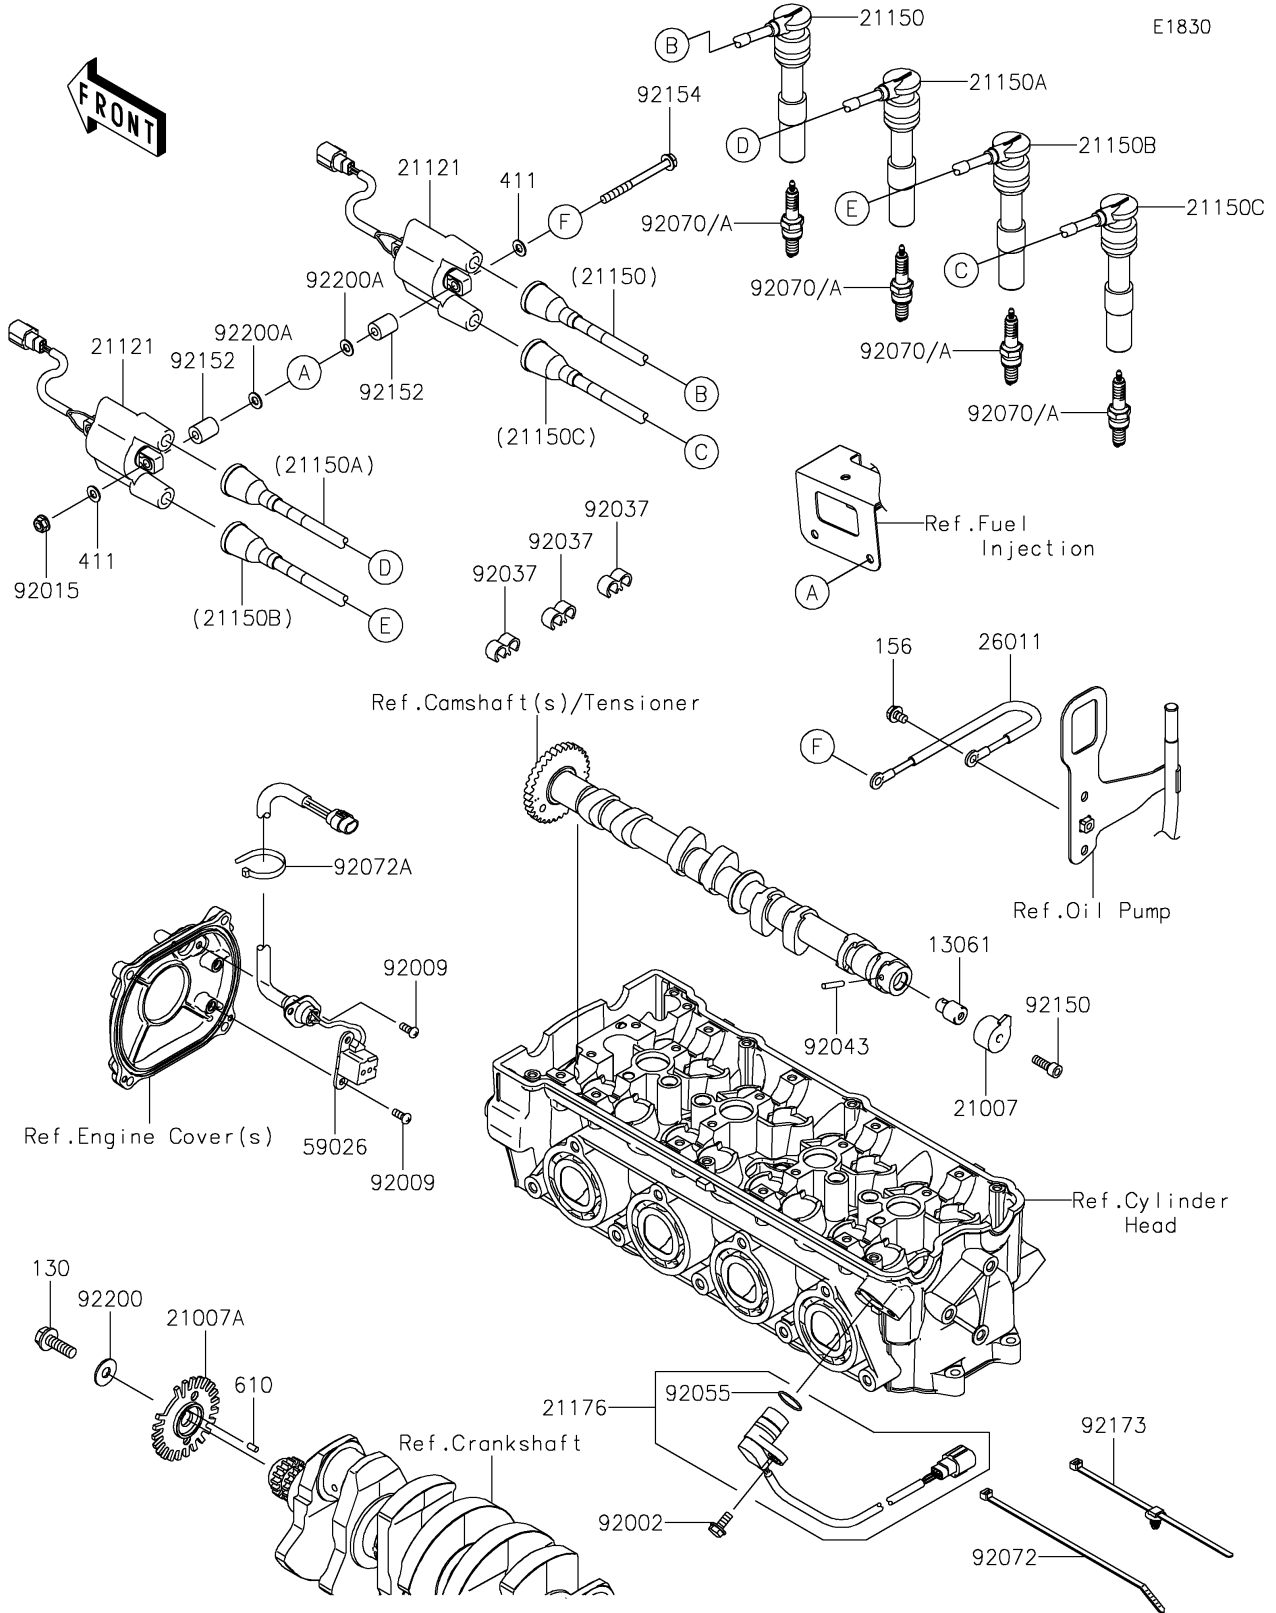

2023 JET SKI® STX® 160 PARTS DIAGRAM

Ignition System