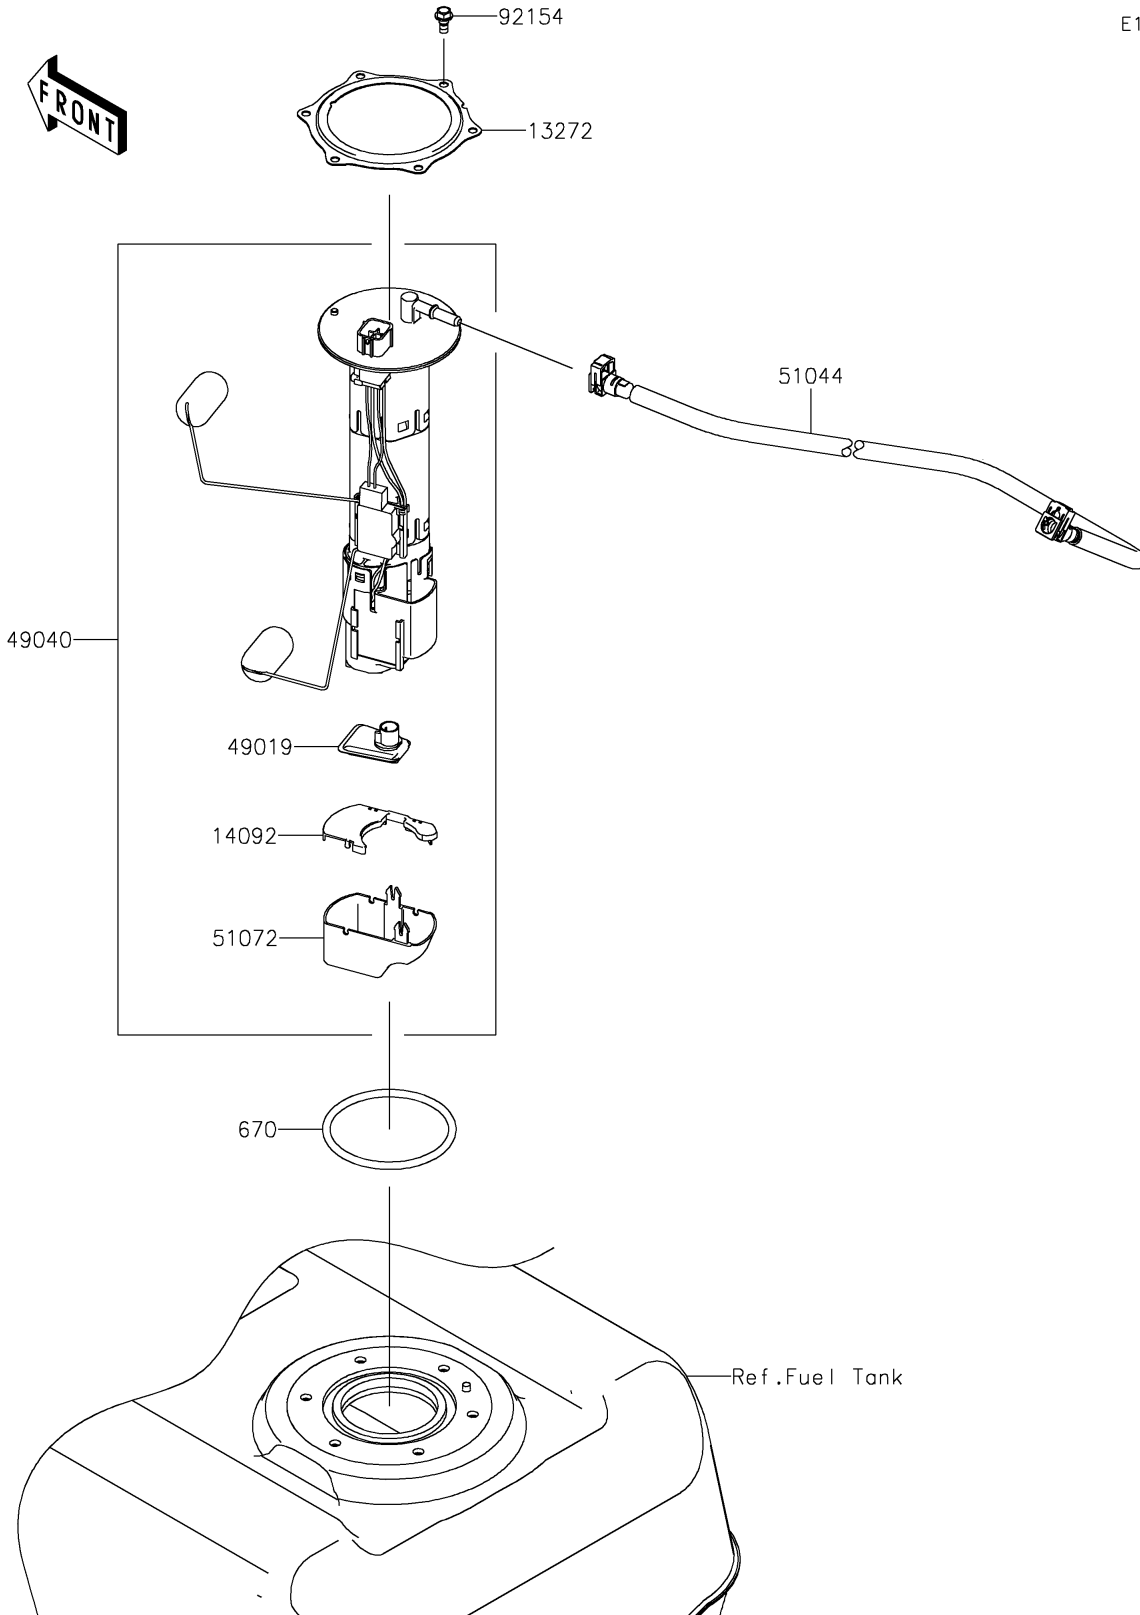

# 2023 JET SKI® STX® 160 PARTS DIAGRAM

## Fuel Pump

E1520

### Fuel Pump

ITEM NAME	PART NUMBER	QUANTITY
PLATE (Ref # 13272)	13272-2589	1
COVER (Ref # 14092)	14092-1044	1
FILTER-FUEL (Ref # 49019)	49019-0013	1
PUMP-FUEL (Ref # 49040)	49040-0787	1
TUBE-ASSY (Ref # 51044)	51044-0914	1
CHAMBER-FUEL (Ref # 51072)	51072-0003	1
BOLT,FUEL PUMP (Ref # 92154)	92154-3856	6
O RING (Ref # 670)	670E5090	1