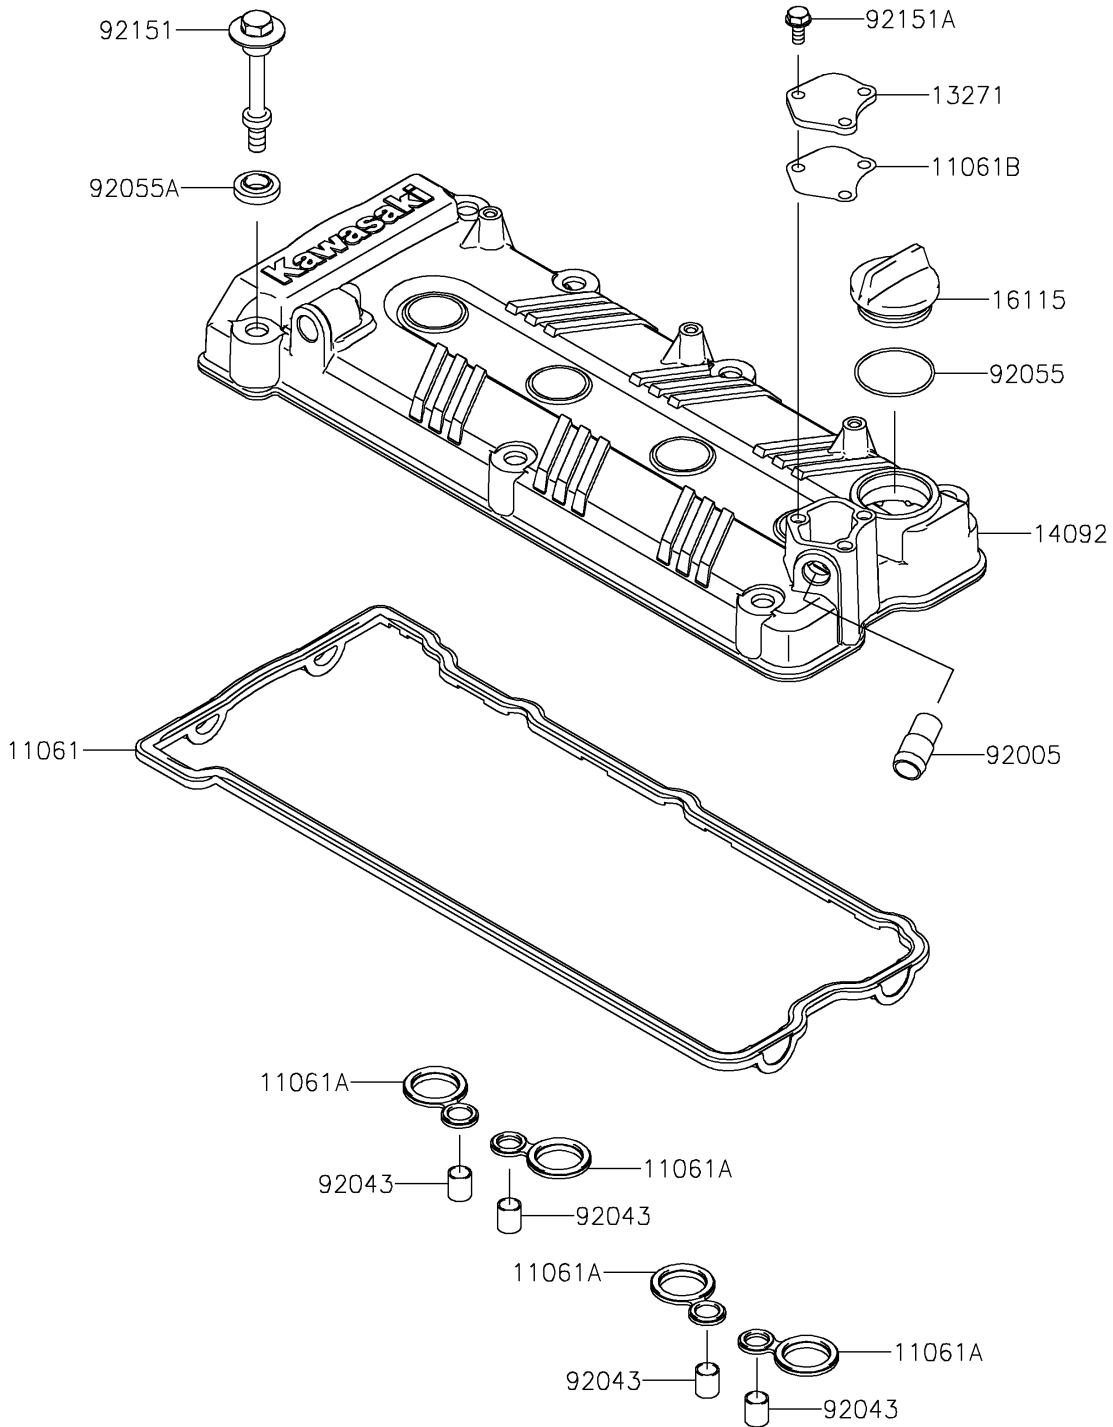

# 2023 JET SKI® STX® 160 PARTS DIAGRAM

## Cylinder Head Cover

E1112

### Cylinder Head Cover

| ITEM NAME                             | PART NUMBER | QUANTITY |
|---------------------------------------|-------------|----------|
| GASKET,HEAD COVER (Ref # 11061)       | 11061-0090  | 1        |
| GASKET,SPARK PLUG HOLE (Ref # 11061A) | 11061-0105  | 4        |
| GASKET,PLATE (Ref # 11061B)           | 11061-0814  | 1        |
| PLATE (Ref # 13271)                   | 13271-3898  | 1        |
| COVER,HEAD (Ref # 14092)              | 14092-0836  | 1        |
| CAP-OIL FILLER (Ref # 16115)          | 16115-1064  | 1        |
| FITTING (Ref # 92005)                 | 92005-3741  | 1        |
| PIN,10.1X12X14 (Ref # 92043)          | 92043-4009  | 4        |
| RING-O,38X1.9 (Ref # 92055)           | 92055-1295  | 1        |
| RING-O,HEAD COVER BOLT (Ref # 92055A) | 92055-1352  | 7        |
| BOLT,HEAD COVER (Ref # 92151)         | 92151-1221  | 7        |
| BOLT,6X14 (Ref # 92151A)              | 92151-3788  | 3        |