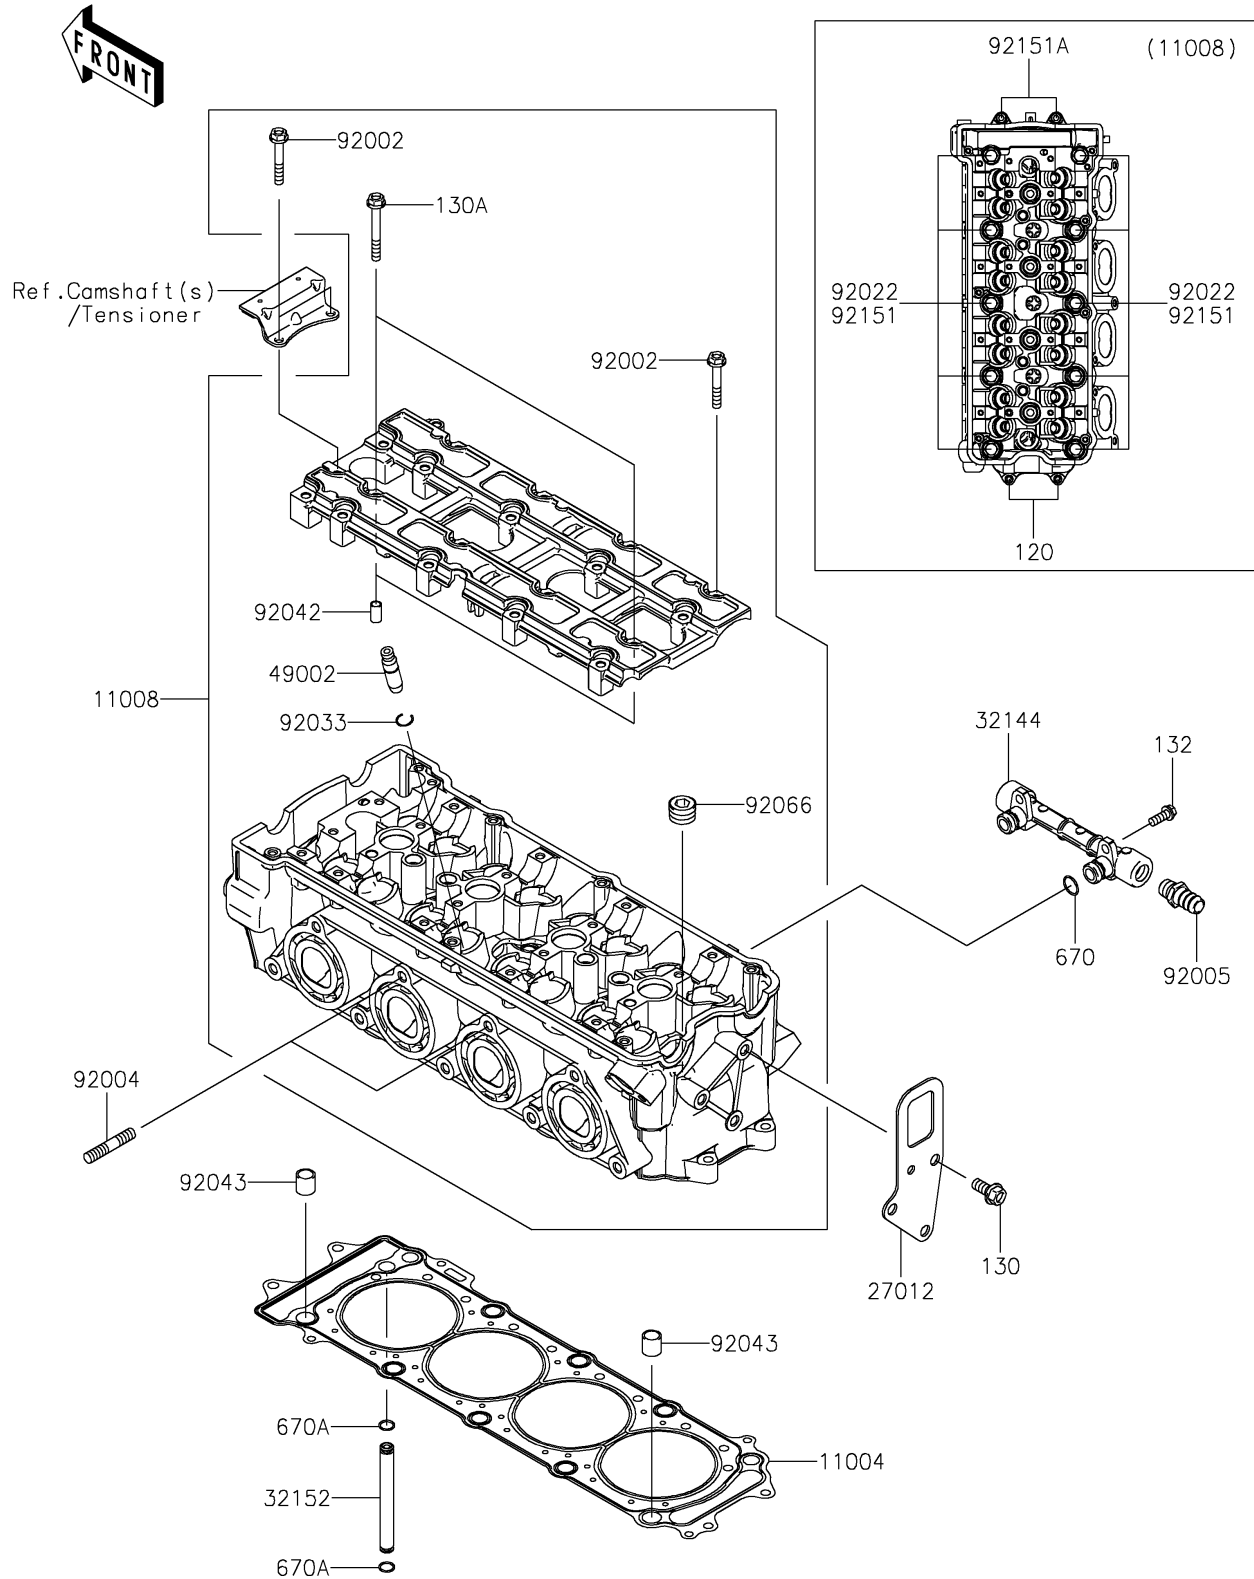

2023 JET SKI® STX® 160 PARTS DIAGRAM

Cylinder Head

E1111

2023 JET SKI® STX® 160 PARTS LIST

Cylinder Head

ITEM NAME	PART NUMBER	QUANTITY
GASKET-HEAD (Ref # 11004)	11004-3721	1
HEAD-COMP-CYLINDER (Ref # 11008)	11008-3709	1
HOOK,ENGINE,RR (Ref # 27012)	27012-3863	1
PIPE-ASSY (Ref # 32144)	32144-3709	1
PIPE,OIL (Ref # 32152)	32152-1544	1
GUIDE-VALVE (Ref # 49002)	49002-1140	16
BOLT,6X40 (Ref # 92002)	92002-1756	18
STUD,8X30 (Ref # 92004)	92004-3743	2
FITTING (Ref # 92005)	92005-3714	1
WASHER,11.5X20.5X1.6 (Ref # 92022)	92022-1720	10
RING-SNAP (Ref # 92033)	92033-1247	16
PIN,DOWEL,6.3X8X14 (Ref # 92042)	92042-007	2
PIN,14X14 (Ref # 92043)	92043-1593	2
PLUG,PT1/2X12.5 (Ref # 92066)	92066-0002	5
BOLT,11X168 (Ref # 92151)	92151-1513	10
BOLT,SOCKET,7X120 (Ref # 92151A)	92151-1804	2
BOLT-SOCKET,6X30 (Ref # 120)	120CD0630	2
BOLT-FLANGED,8X18 (Ref # 130)	130BD0818	3
BOLT-FLANGED,6X50 (Ref # 130A)	130CD0650	2
BOLT-FLANGED-SMALL,6X16 (Ref # 132)	132BD0616	2
O RING,12MM (Ref # 670)	670B2012	2
O RING,7MM (Ref # 670A)	670D1507	2