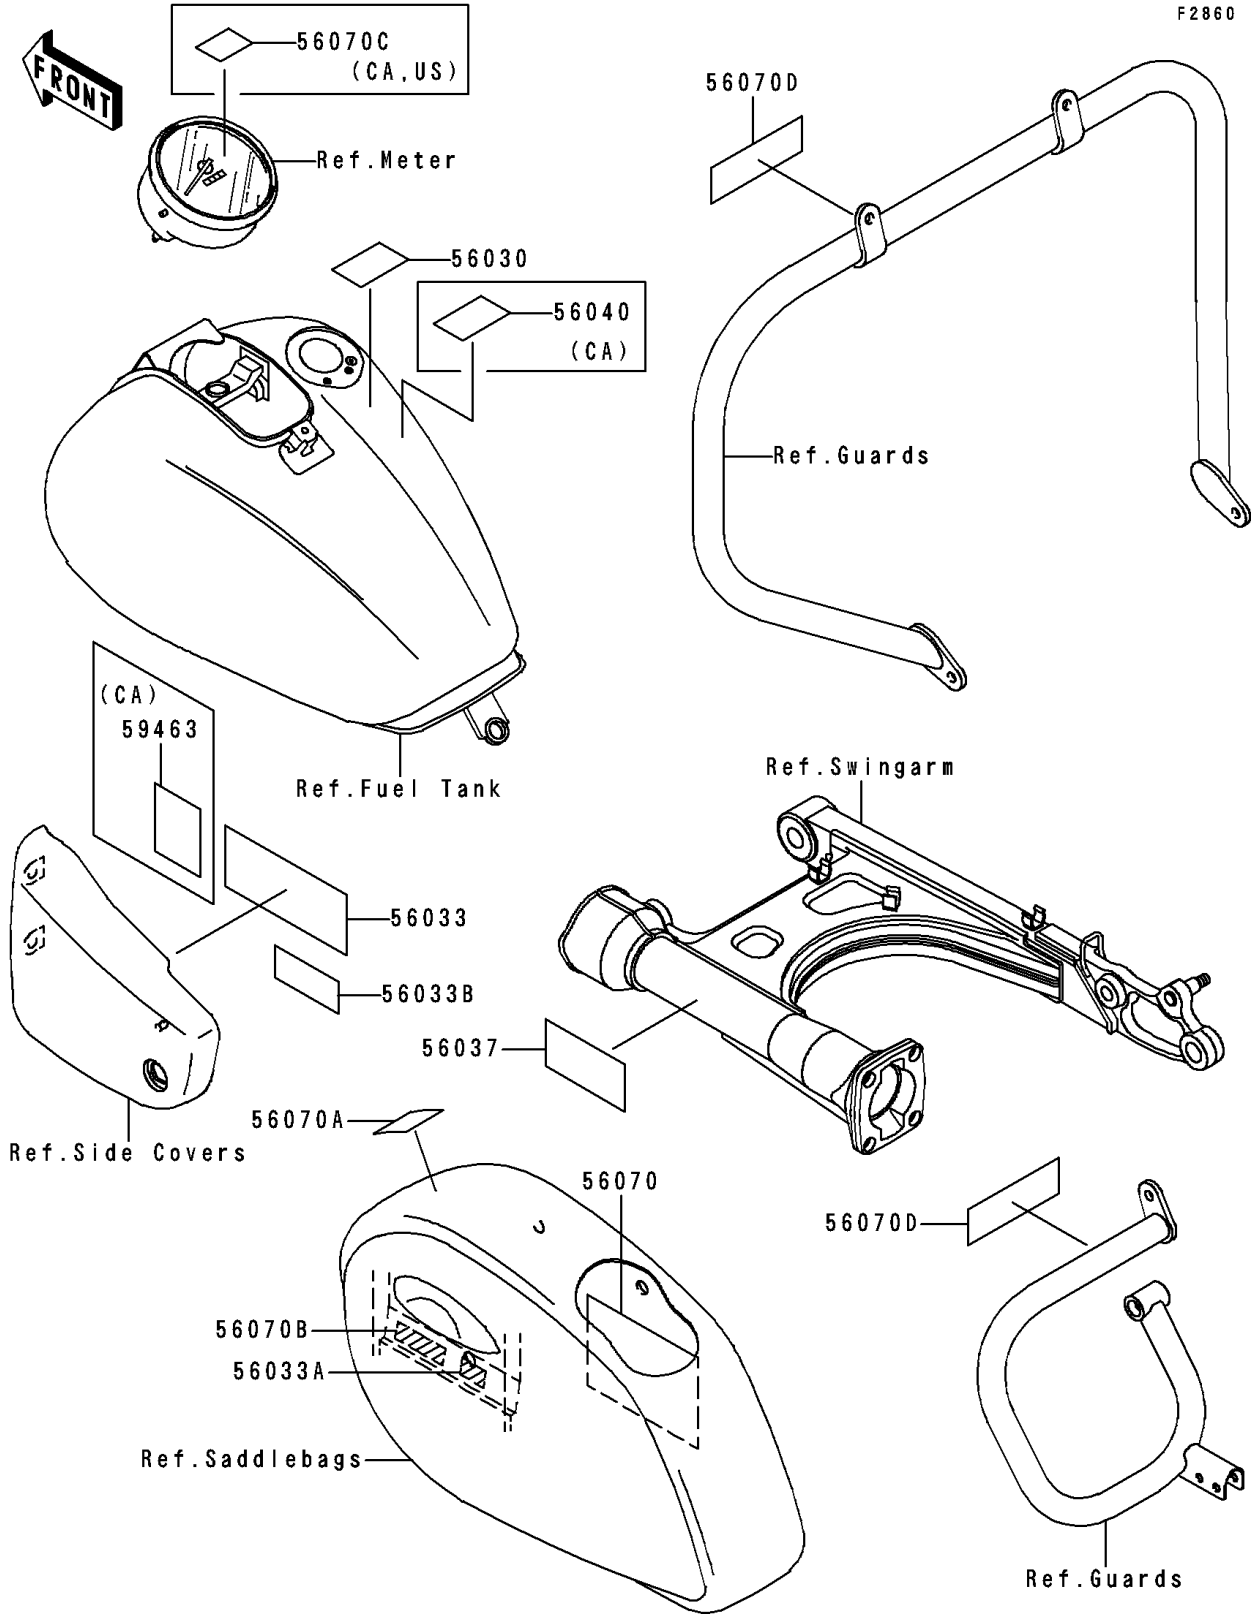

2000 Vulcan 1500 Nomad Fi PARTS DIAGRAM

Labels

F2860

2000 Vulcan 1500 Nomad Fi PARTS LIST

Labels

ITEM NAME	PART NUMBER	QUANTITY
LABEL,GASOLINE (Ref # 56030)	56030-1178	1
LABEL-MANUAL,DAILY SAFETY (Ref # 56033)	56033-1115	1
LABEL-MANUAL,SIDE BAG (Ref # 56033A)	56033-1132	2
LABEL-MANUAL,OIL&OIL FILTER (Ref # 56033B)	56033-1160	1
LABEL-SPECIFICATION,TIRE&LOAD (Ref # 56037)	56037-1851	1
LABEL-WARNING,SIDE BAG (Ref # 56070)	56070-1150	2
LABEL-WARNING,SIDE BAG (Ref # 56070A)	56070-1154	2
LABEL-WARNING,SIDE BAG (Ref # 56070B)	56070-1155	2
LABEL-WARNING,SIDE BAG GUARD (Ref # 56070D)	56070-1180	2
LABEL-WARNING,EVAPO (Ref # 56040)	56040-1121	1
LABEL-WARNING,BREAK IN CAUTION (Ref # 56070C)	56070-1177	1
LABEL-CERTIFICATION,EVAPO ROUT (Ref # 59463)	59463-1371	1