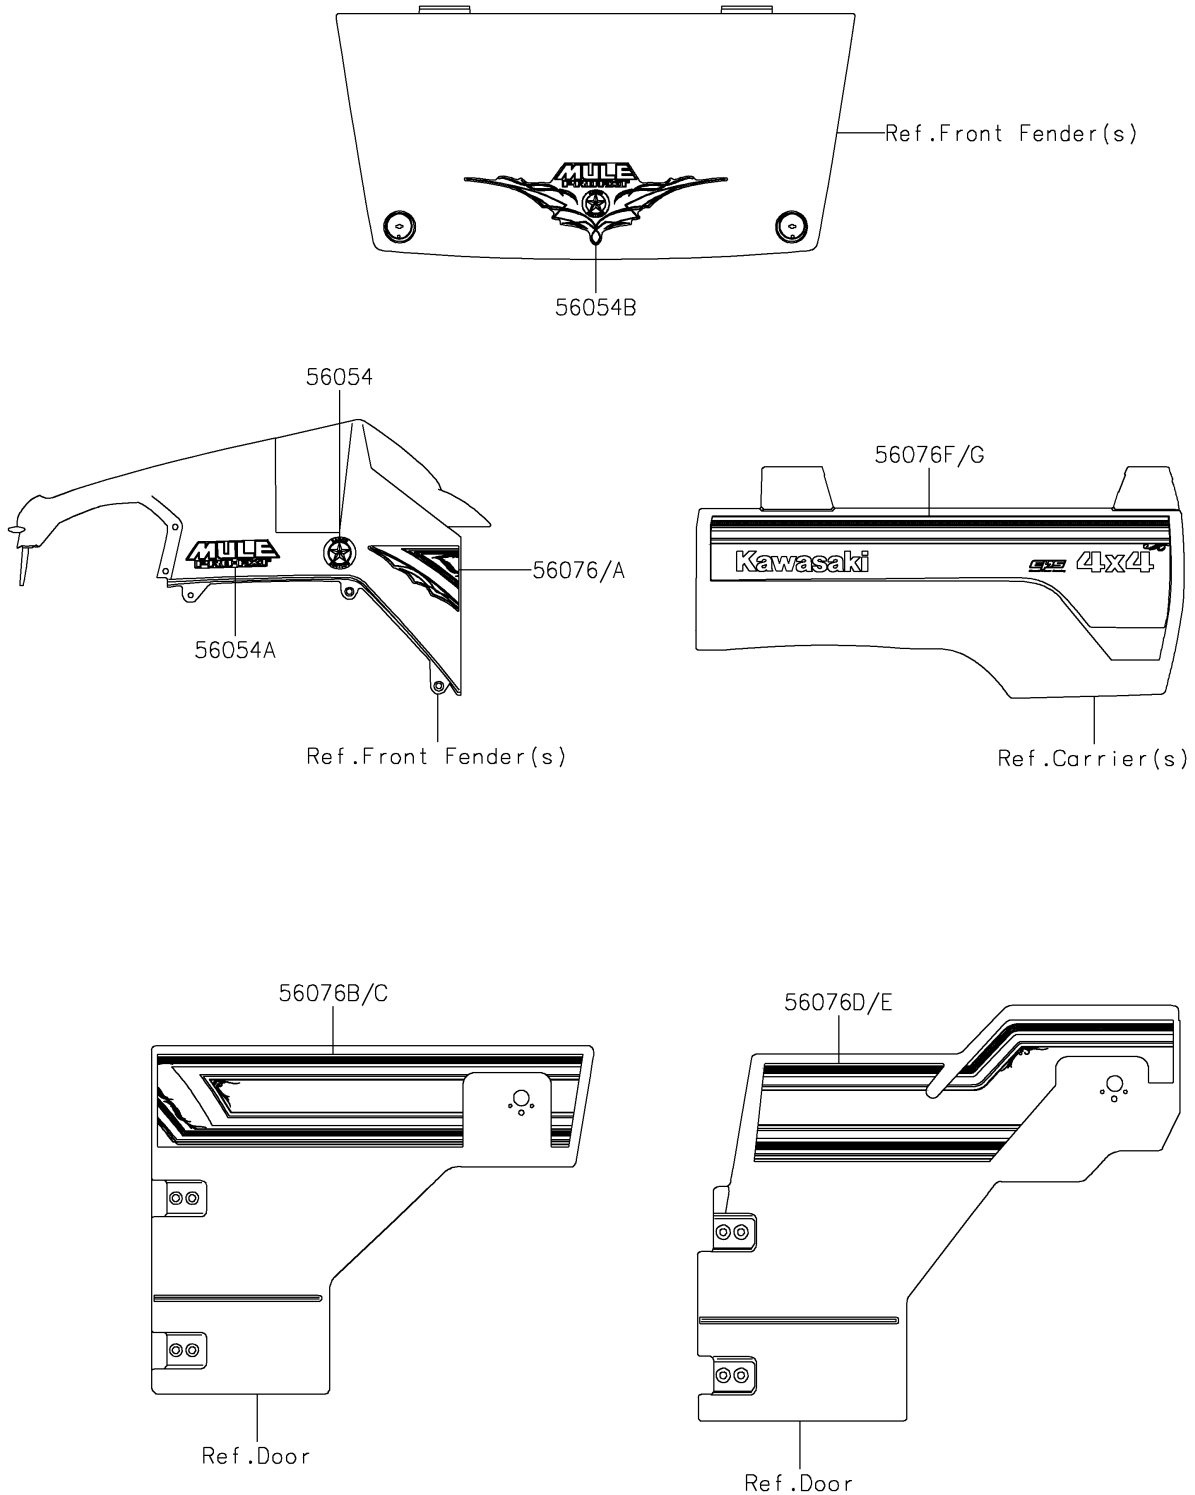

2022 MULE PRO-FXT™ RANCH EDITION PARTS DIAGRAM

Decals(ENFNN/ENFNL)

F2861

2022 MULE PRO-FXT™ RANCH EDITION PARTS LIST

Decals(ENFNN/ENFNL)

ITEM NAME	PART NUMBER	QUANTITY
MARK,RANCH EDITION (Ref # 56054)	56054-1816	2
MARK,FR FENDER,MULE PRO-FXT (Ref # 56054A)	56054-1830	2
MARK,FR FENDER,MULE PRO-FXT (Ref # 56054B)	56054-2590	1
PATTERN,FR FENDER,LH (Ref # 56076)	56076-0222	1
PATTERN,FR FENDER,RH (Ref # 56076A)	56076-0223	1
PATTERN,FR SIDE GUARD,LH (Ref # 56076B)	56076-0224	1
PATTERN,FR SIDE GUARD,RH (Ref # 56076C)	56076-0225	1
PATTERN,RR SIDE GUARD,LH (Ref # 56076D)	56076-0226	1
PATTERN,RR SIDE GUARD,RH (Ref # 56076E)	56076-0227	1
PATTERN,RR FENDER,LH (Ref # 56076F)	56076-0228	1
PATTERN,RR FENDER,RH (Ref # 56076G)	56076-0229	1