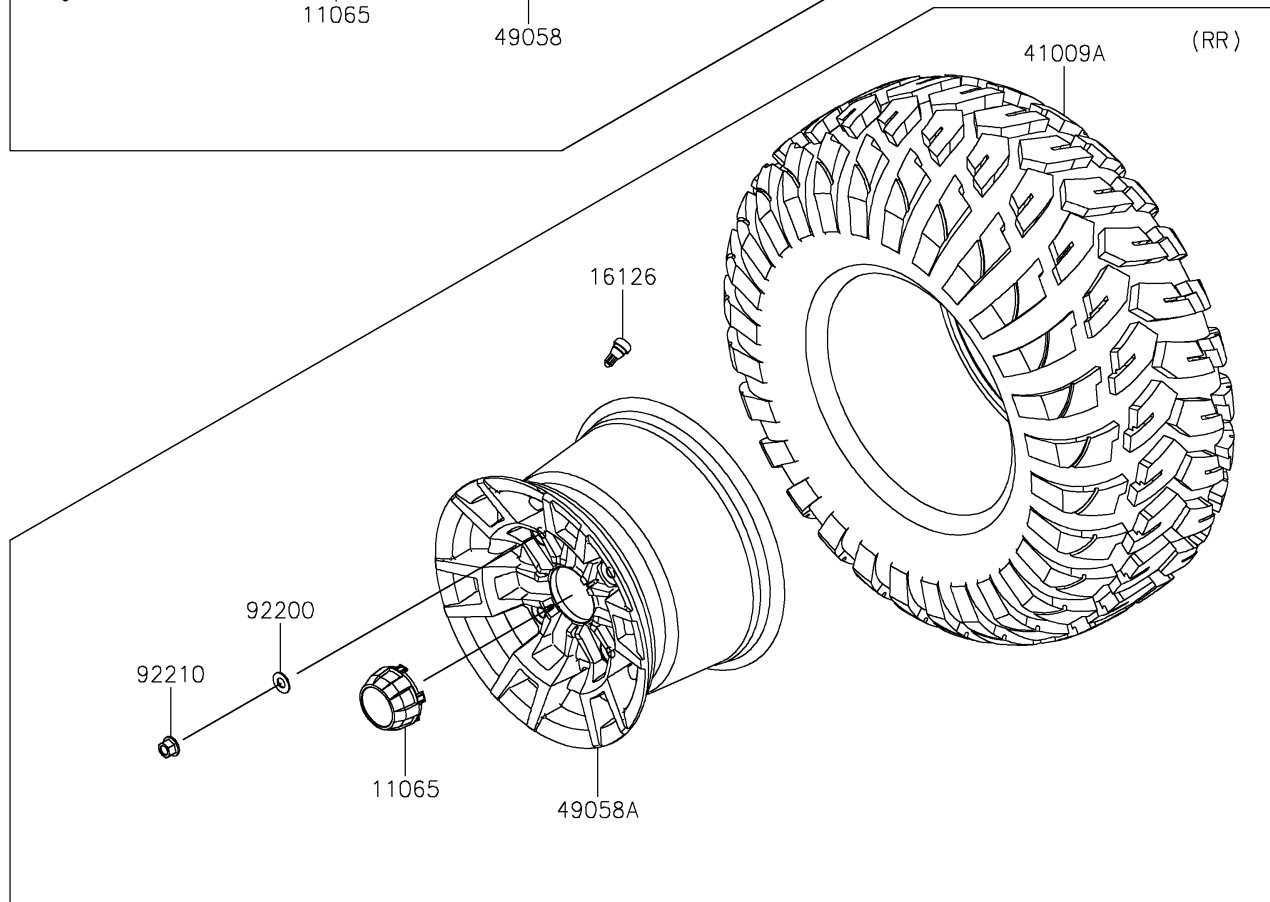

2022 MULE PRO-FXT™ RANCH EDITION PARTS DIAGRAM

Wheels/Tires

2022 MULE PRO-FXT™ RANCH EDITION PARTS LIST

Wheels/Tires

ITEM NAME	PART NUMBER	QUANTITY
CAP,WHEEL,F.BLACK (Ref # 11065)	11065-0893-6Z	4
VALVE (Ref # 16126)	16126-4001	4
TIRE,26X9.00R12 4PR,FRONTIER (Ref # 41009)	41009-0567	2
TIRE,26X11.00R12 4PR,FRONTIER (Ref # 41009A)	41009-0568	2
WHEEL,FR,12X7.0AT,AL,BLACK (Ref # 49058)	49058-0625-31D	2
WHEEL,RR,12X8.0AT,AL,BLACK (Ref # 49058A)	49058-0626-31D	2
WASHER,12.1X25X1.6 (Ref # 92200)	92200-0455	16
NUT,12MM (Ref # 92210)	92210-0603	16