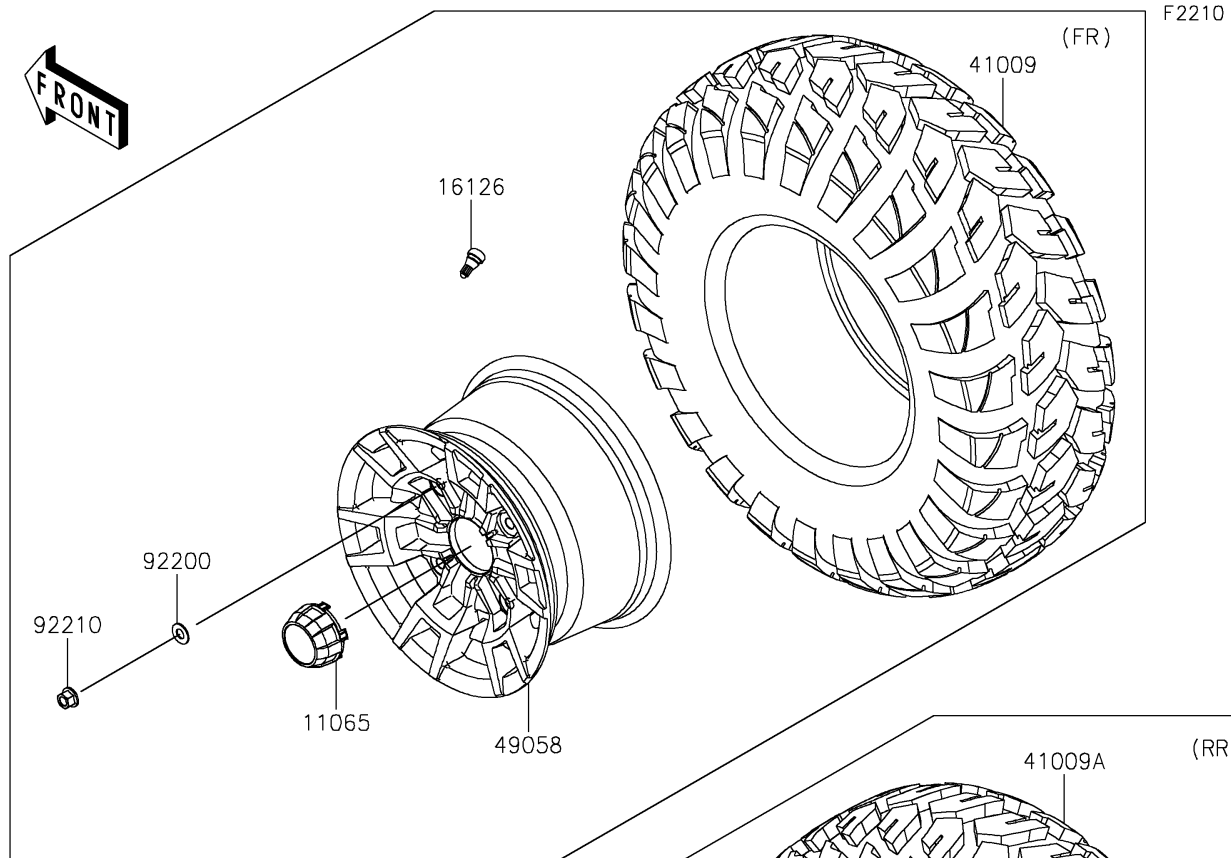

2022 MULE PRO-FXT™ RANCH EDITION PARTS DIAGRAM

Wheels/Tires

2022 MULE PRO-FXT™ RANCH EDITION PARTS LIST

Wheels/Tires

ITEM NAME	PART NUMBER	QUANTITY
CAP,WHEEL,F.BLACK (Ref # 11065)	11065-0893-6Z	4
VALVE (Ref # 16126)	16126-4001	4
TIRE,26X9.00R12 4PR,FRONTIER (Ref # 41009)	41009-0567	2
TIRE,26X11.00R12 4PR,FRONTIER (Ref # 41009A)	41009-0568	2
WHEEL,FR,12X7.0AT,AL,BLACK (Ref # 49058)	49058-0625-31D	2
WHEEL,RR,12X8.0AT,AL,BLACK (Ref # 49058A)	49058-0626-31D	2
WASHER,12.1X25X1.6 (Ref # 92200)	92200-0455	16
NUT,12MM (Ref # 92210)	92210-0603	16