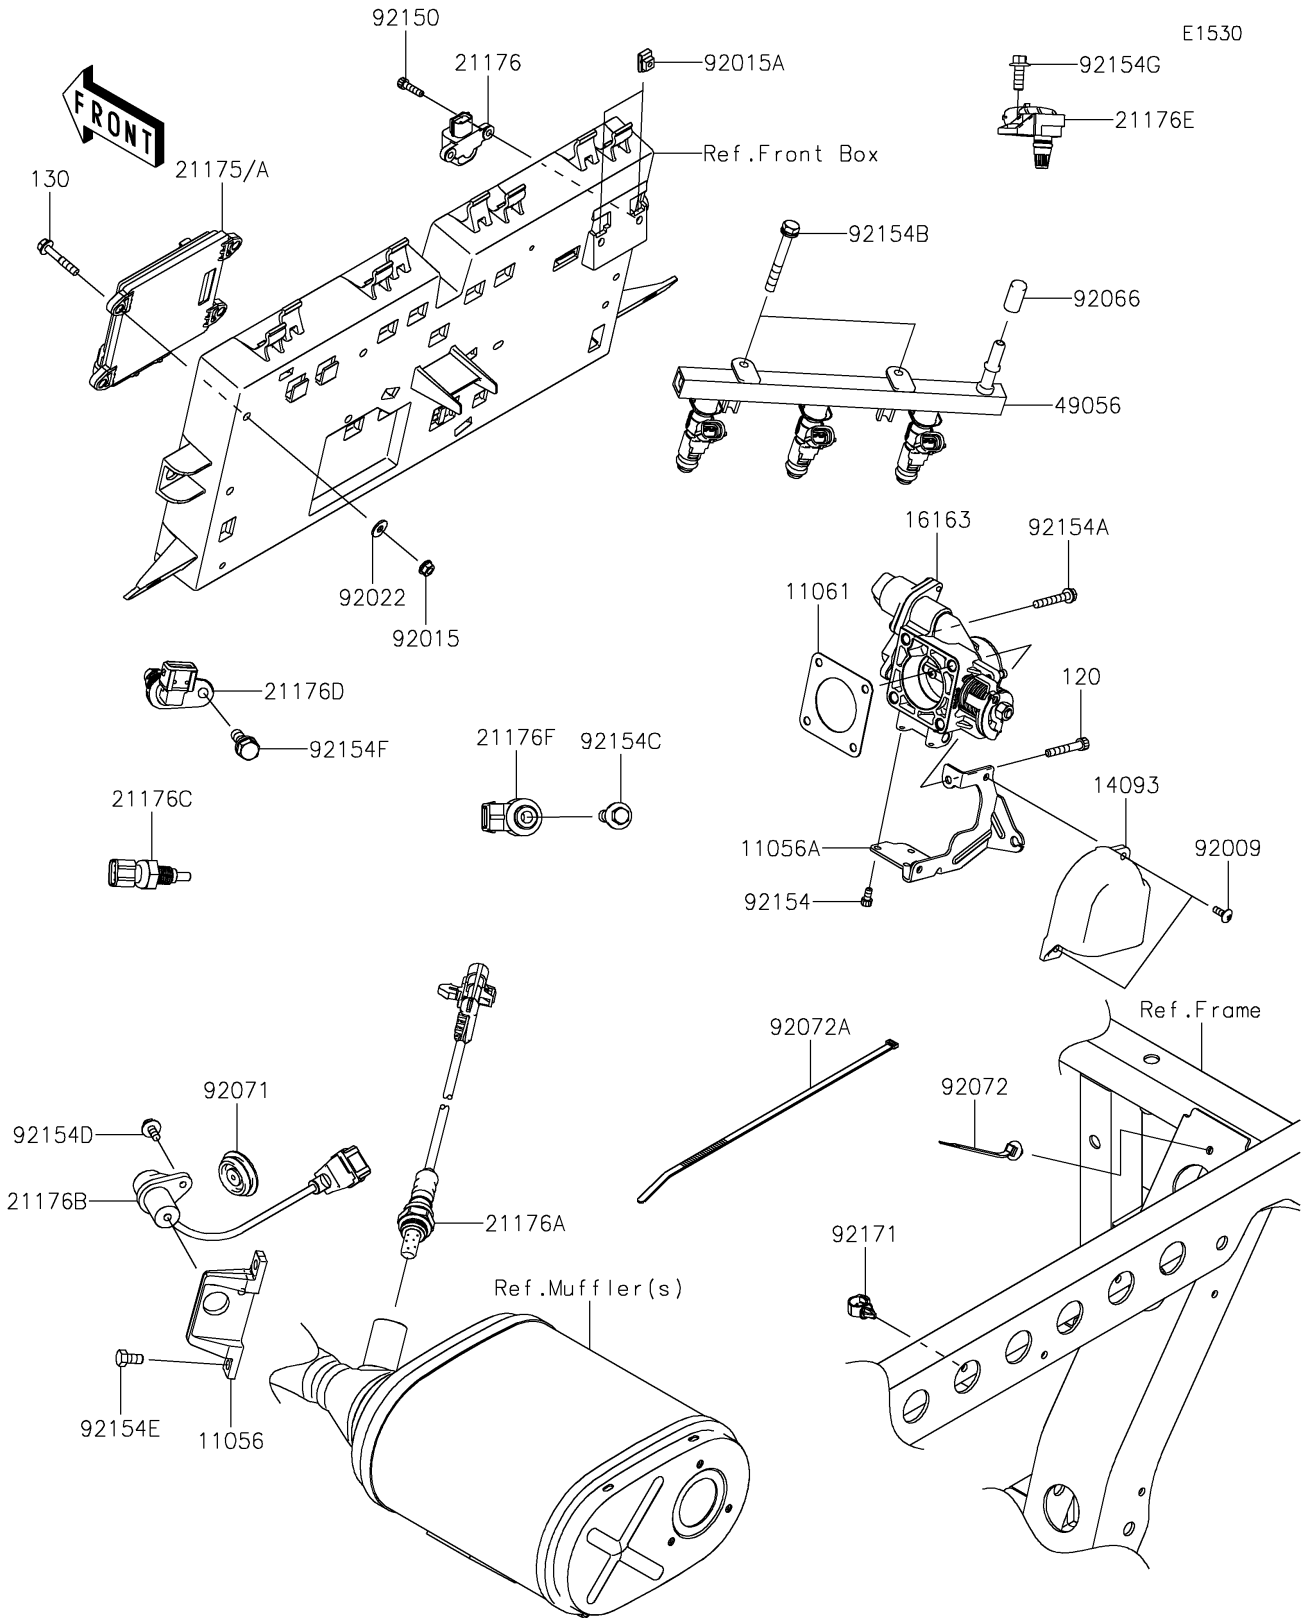

# 2022 MULE PRO-FXT™ RANCH EDITION PARTS DIAGRAM

## Fuel Injection

### Fuel Injection

ITEM NAME	PART NUMBER	QUANTITY
BRACKET,CRANKSHAFT POSITION (Ref # 11056)	11056-2680	1
BRACKET,THROTTLE CABLE (Ref # 11056A)	11056-7495	1
GASKET,THROTTLE (Ref # 11061)	11061-0954	1
COVER,THROTTLE (Ref # 14093)	14093-0043	1
THROTTLE-ASSY (Ref # 16163)	16163-0816	1
CONTROL UNIT-ELECTRONIC,DFI (Ref # 21175)	21175-1167	1
CONTROL UNIT-ELECTRONIC,DFI (Ref # 21175A)	21175-1180	1
SENSOR,VEHICLE-DOWN (Ref # 21176)	21176-0026	1
SENSOR,OXYGEN (Ref # 21176A)	21176-0773	1
SENSOR,CRANKSHAFT POSITION (Ref # 21176B)	21176-0795	1
SENSOR,WATER TEMP (Ref # 21176C)	21176-0796	1
SENSOR,CAMSHAFT POSITION (Ref # 21176D)	21176-0797	1
SENSOR,AIR INTAKE TEMP (Ref # 21176E)	21176-0798	1
SENSOR,EXPLOSION (Ref # 21176F)	21176-0799	1
PIPE-INJECTION (Ref # 49056)	49056-0038	1
SCREW,5X14,WHITE (Ref # 92009)	92009-1366	2
NUT,FLANGED,6MM (Ref # 92015)	92015-1367	4
NUT,5MM (Ref # 92015A)	92015-1627	2
WASHER (Ref # 92022)	92022-2247	4
PLUG (Ref # 92066)	92066-0810	1
GROMMET (Ref # 92071)	92071-0730	1
BAND,OS170-FT7(BLACK) (Ref # 92072)	92072-1414	1
BAND,L=292.1 (Ref # 92072A)	92072-3509	3
BOLT,SOCKET,5X20 (Ref # 92150)	92150-1019	2
BOLT,SOCKET,5X10 (Ref # 92154)	92154-1396	3
BOLT,6X38 (Ref # 92154A)	92154-1589	3
BOLT,6X50 (Ref # 92154B)	92154-1591	2
BOLT,FLANGED,8X30 (Ref # 92154C)	92154-1592	1
BOLT,FLANGED,6X12 (Ref # 92154D)	92154-1593	1

### Fuel Injection

ITEM NAME	PART NUMBER	QUANTITY
BOLT,6X12 (Ref # 92154E)	92154-1594	2
BOLT,8X16 (Ref # 92154F)	92154-1595	1
BOLT,FLANGED,6X16 (Ref # 92154G)	92154-1596	1
CLAMP,13MM DIA. (Ref # 92171)	92171-1415	1
BOLT-SOCKET,6X40 (Ref # 120)	120CA0640	1
BOLT-FLANGED,6X35 (Ref # 130)	130BA0635	4