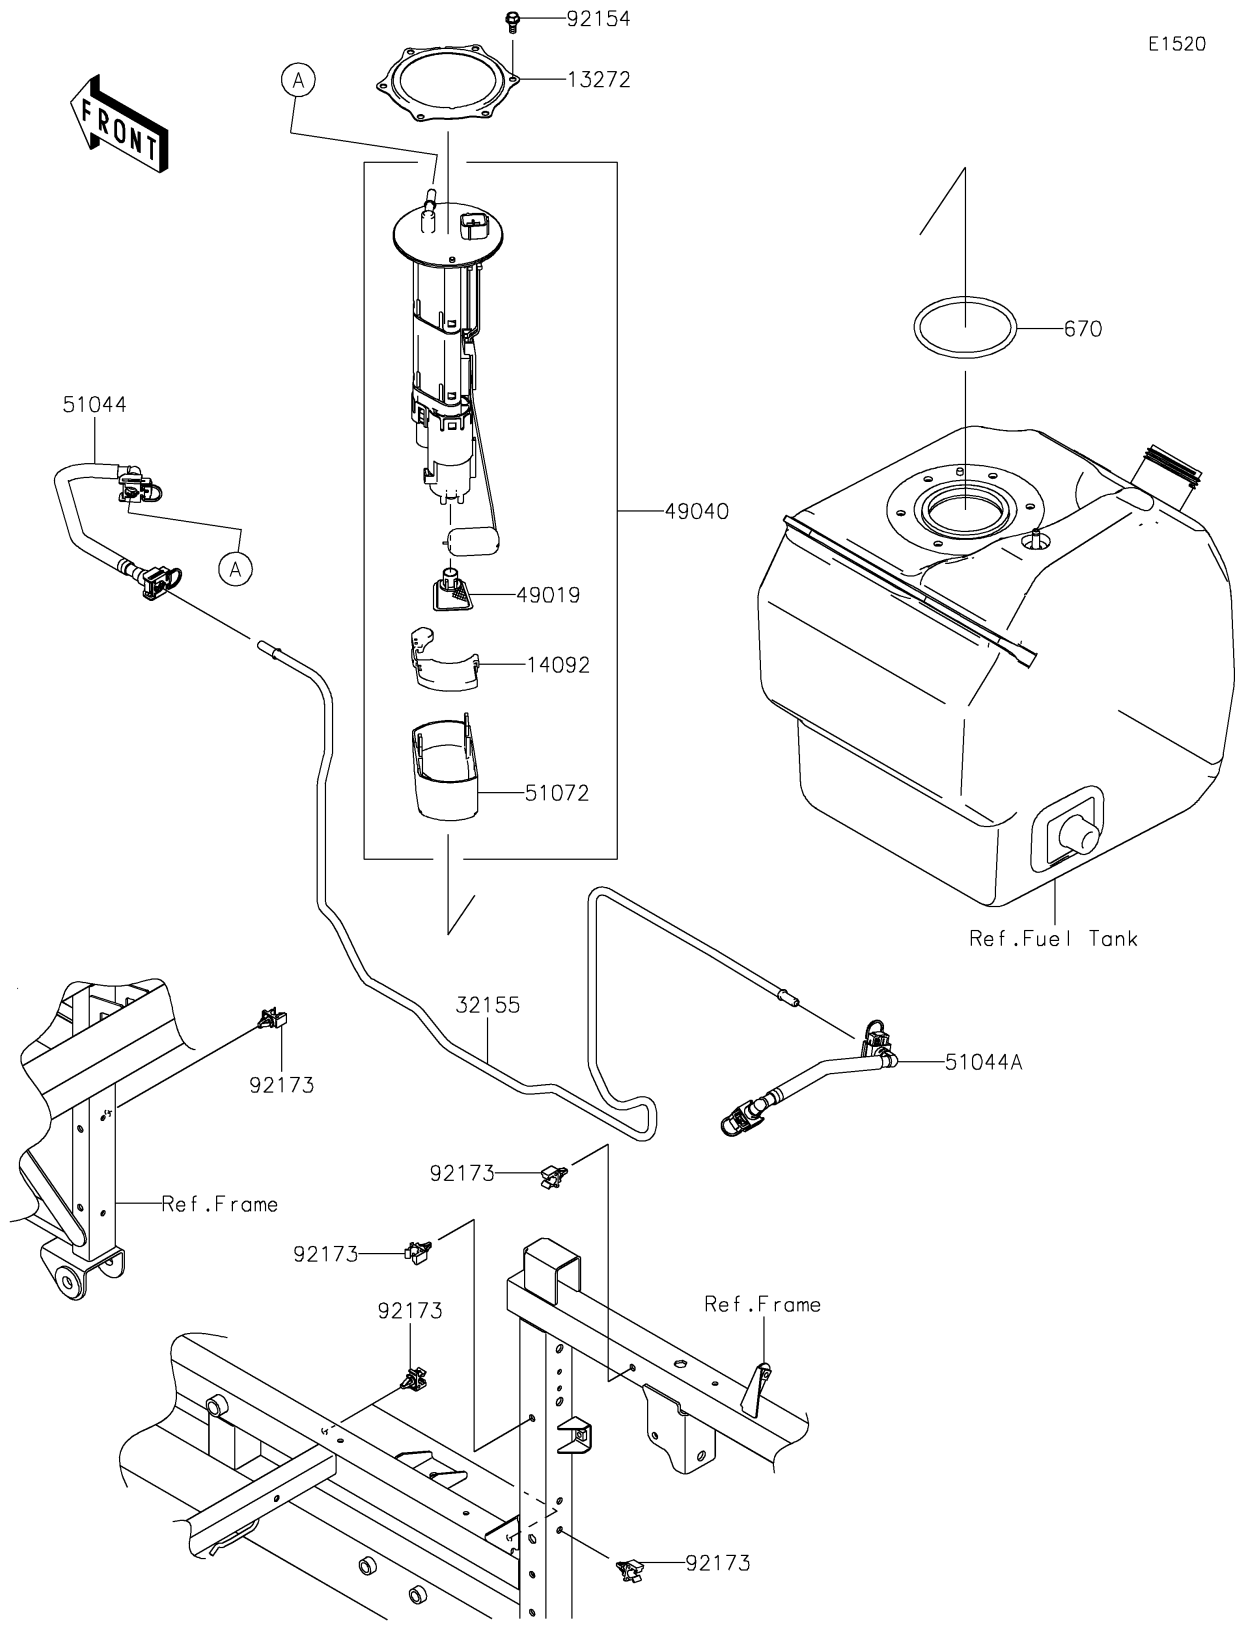

2022 MULE PRO-FXT™ RANCH EDITION PARTS DIAGRAM

Fuel Pump

2022 MULE PRO-FXT™ RANCH EDITION PARTS LIST

Fuel Pump

ITEM NAME	PART NUMBER	QUANTITY
PLATE (Ref # 13272)	13272-2500	1
COVER (Ref # 14092)	14092-1044	1
PIPE,FUEL (Ref # 32155)	32155-1619	1
FILTER-FUEL (Ref # 49019)	49019-0013	1
PUMP-FUEL (Ref # 49040)	49040-0733	1
TUBE-ASSY,TANK-PIPE (Ref # 51044)	51044-0833	1
TUBE-ASSY,PIPE-INJECTION PIPE (Ref # 51044A)	51044-0834	1
CHAMBER-FUEL (Ref # 51072)	51072-0003	1
BOLT,FUEL PUMP (Ref # 92154)	92154-1326	6
CLAMP,FUEL PIPE (Ref # 92173)	92173-1213	6
O RING (Ref # 670)	670E5090	1