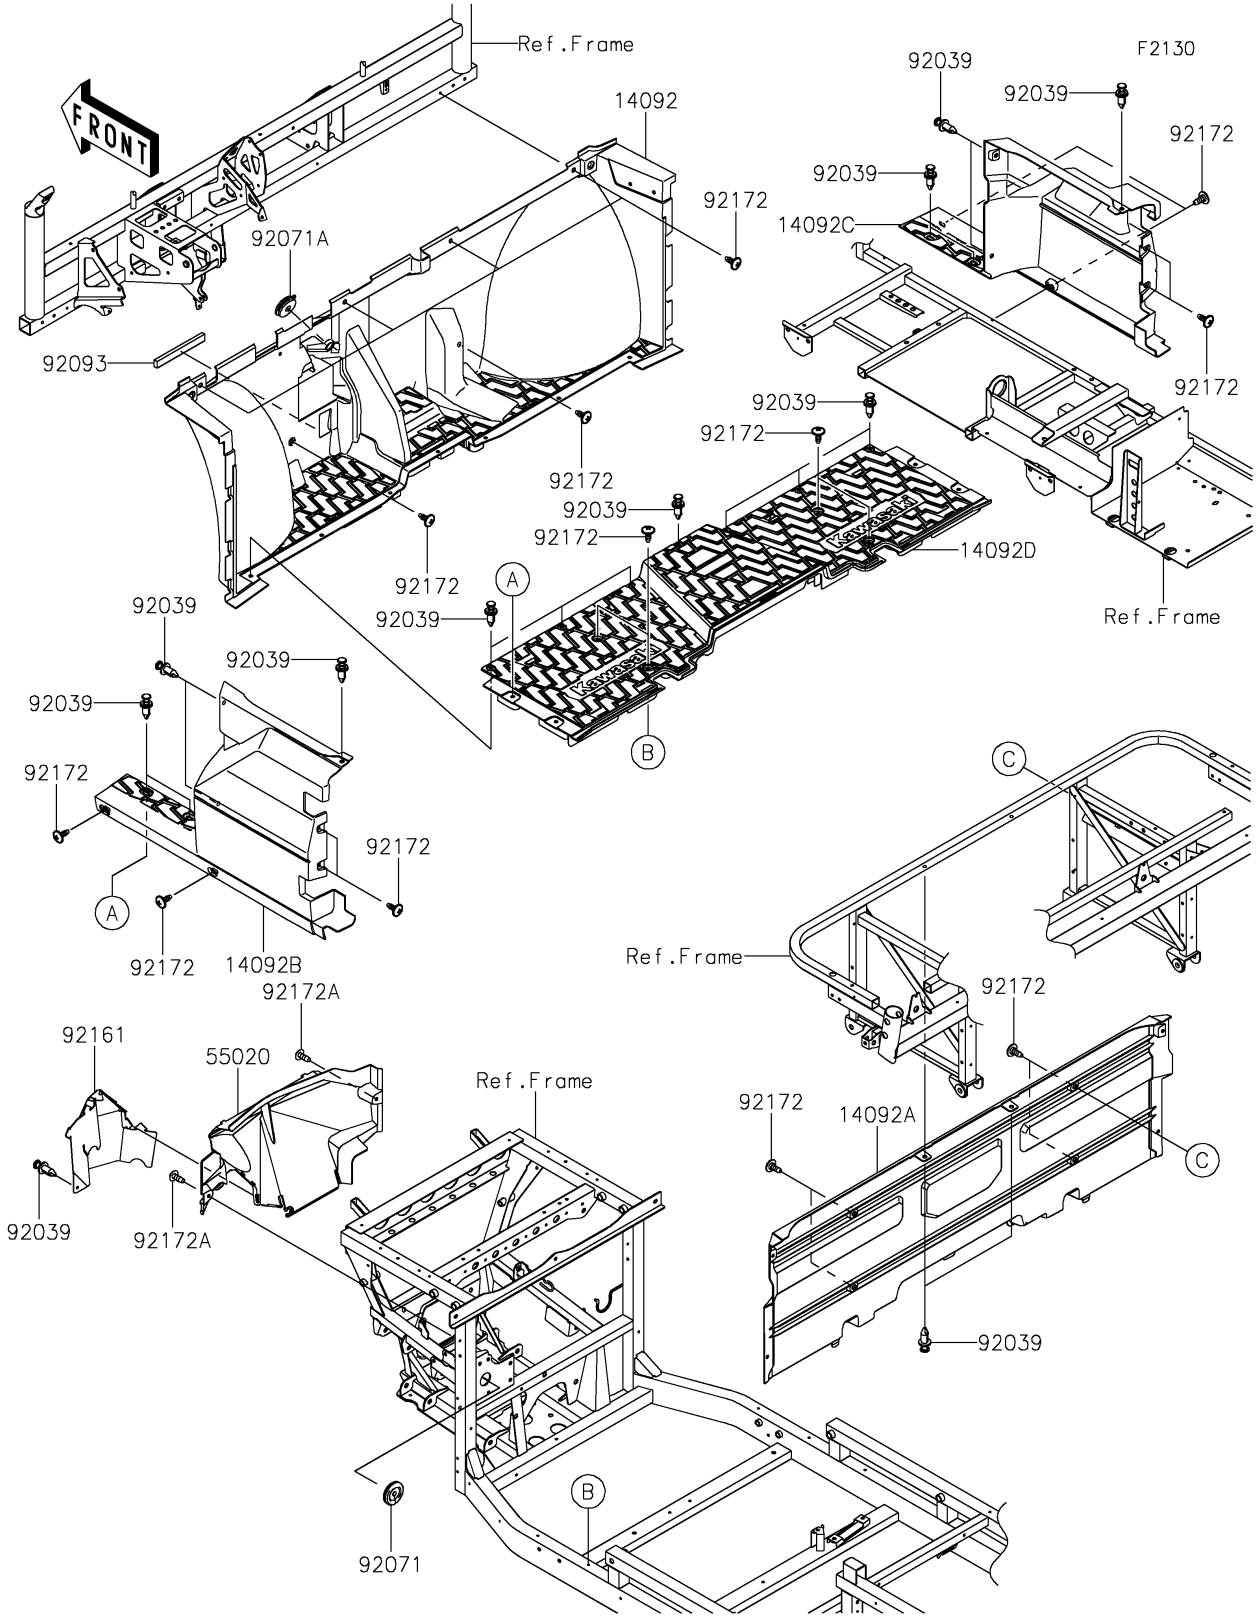

# 2022 MULE PRO-FXT™ EPS PARTS DIAGRAM

## Frame Fittings(Front)

### Frame Fittings(Front)

ITEM NAME	PART NUMBER	QUANTITY
COVER,FR FLOOR (Ref # 14092)	14092-1184	1
COVER,FR SEAT (Ref # 14092A)	14092-1185	1
COVER,SIDE,LH,FR (Ref # 14092B)	14092-1188	1
COVER,SIDE,RH,FR (Ref # 14092C)	14092-1189	1
COVER,FLOOR,BOTTOM (Ref # 14092D)	14092-1196	1
GUARD (Ref # 55020)	55020-0961	1
RIVET (Ref # 92039)	92039-0776	20
GROMMET,9X45X9 (Ref # 92071)	92071-0728	1
GROMMET,8X22X8 (Ref # 92071A)	92071-0753	1
SEAL,10X20X165 (Ref # 92093)	92093-0617	1
DAMPER (Ref # 92161)	92161-1649	1
SCREW,6X16 (Ref # 92172)	92172-0711	22
SCREW,TAPPING,6X16 (Ref # 92172A)	92172-0739	2