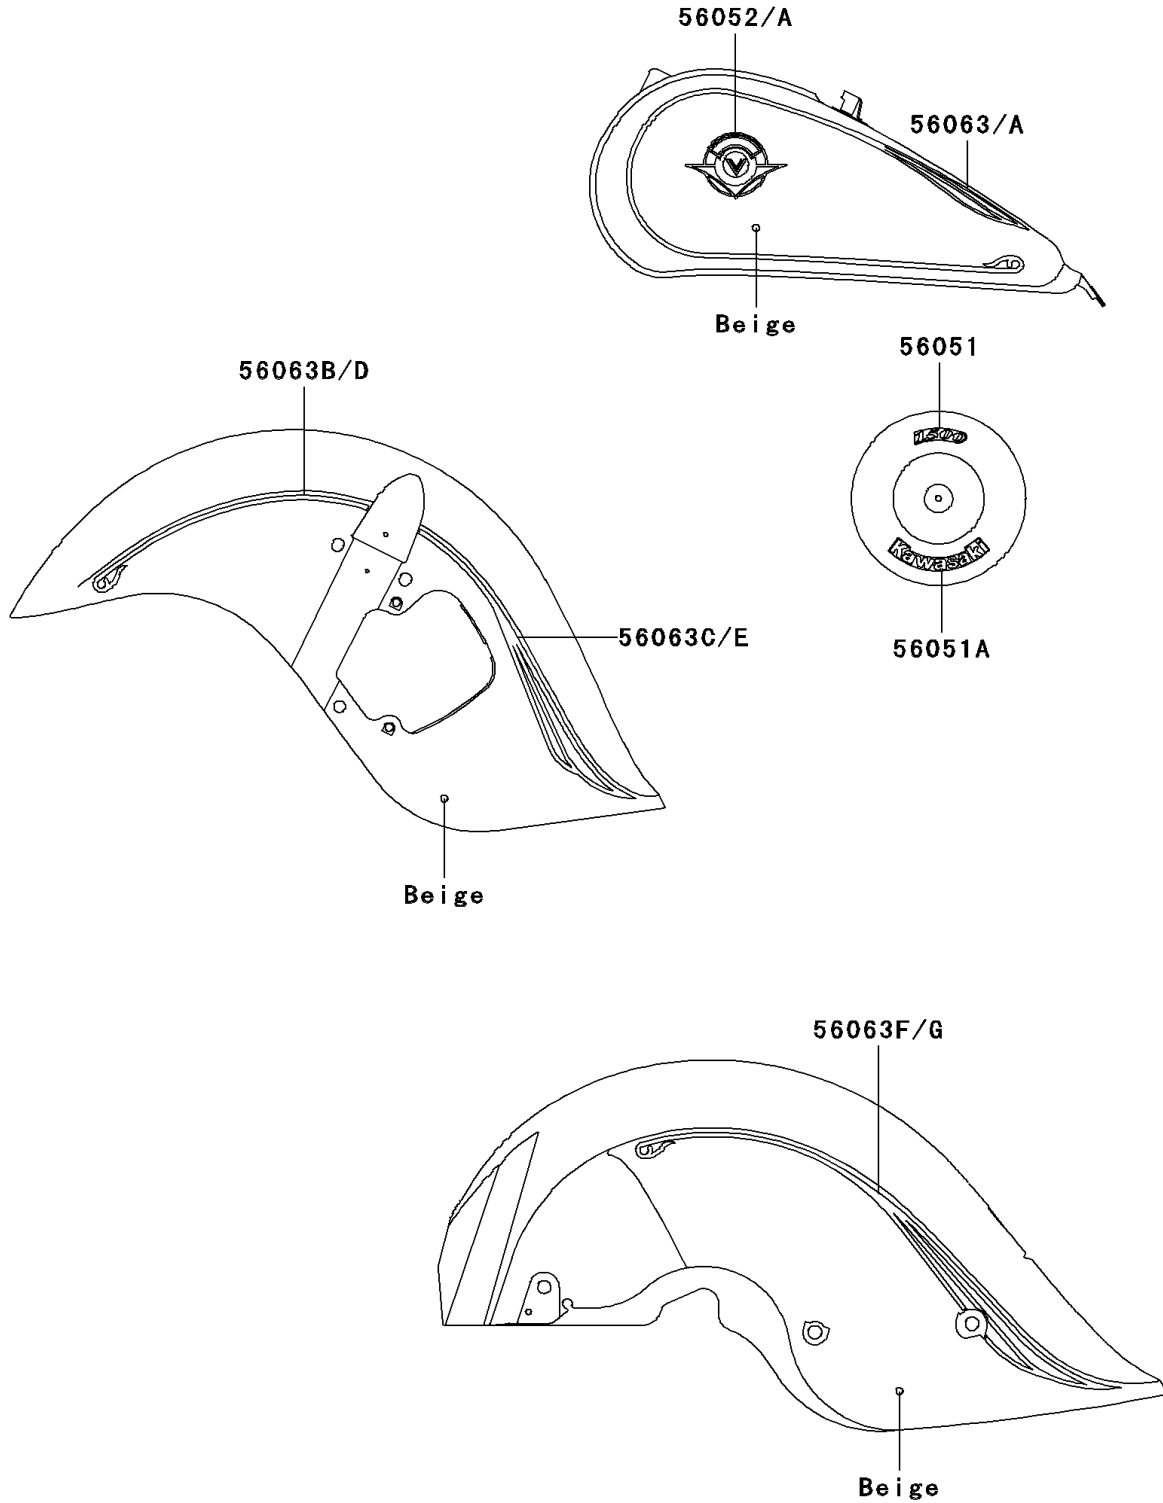

2000 Vulcan 1500 Drifter PARTS DIAGRAM

Decals(Beige)(VN1500-J2)

F2861B

2000 Vulcan 1500 Drifter PARTS LIST

Decals(Beige)(VN1500-J2)

ITEM NAME	PART NUMBER	QUANTITY
MARK,AIR CLEANER,1500 (Ref # 56051)	56051-1459	1
MARK,AIR CLEANER,KAWASAKI (Ref # 56051A)	56051-1460	1
MARK,FUEL TANK,LH (Ref # 56052)	56052-1054	1
MARK,FUEL TANK,RH (Ref # 56052A)	56052-1055	1
PATTERN,FUEL TANK,LH (Ref # 56063)	56063-1336	1
PATTERN,FUEL TANK,RH (Ref # 56063A)	56063-1337	1
PATTERN,FR FENDER,FR,LH (Ref # 56063B)	56063-1338	1
PATTERN,FR FENDER,RR,LH (Ref # 56063C)	56063-1339	1
PATTERN,FR FENDER,FR,RH (Ref # 56063D)	56063-1340	1
PATTERN,FR FENDER,RR,RH (Ref # 56063E)	56063-1341	1
PATTERN,RR FENDER,LH (Ref # 56063F)	56063-1342	1
PATTERN,RR FENDER,RH (Ref # 56063G)	56063-1343	1