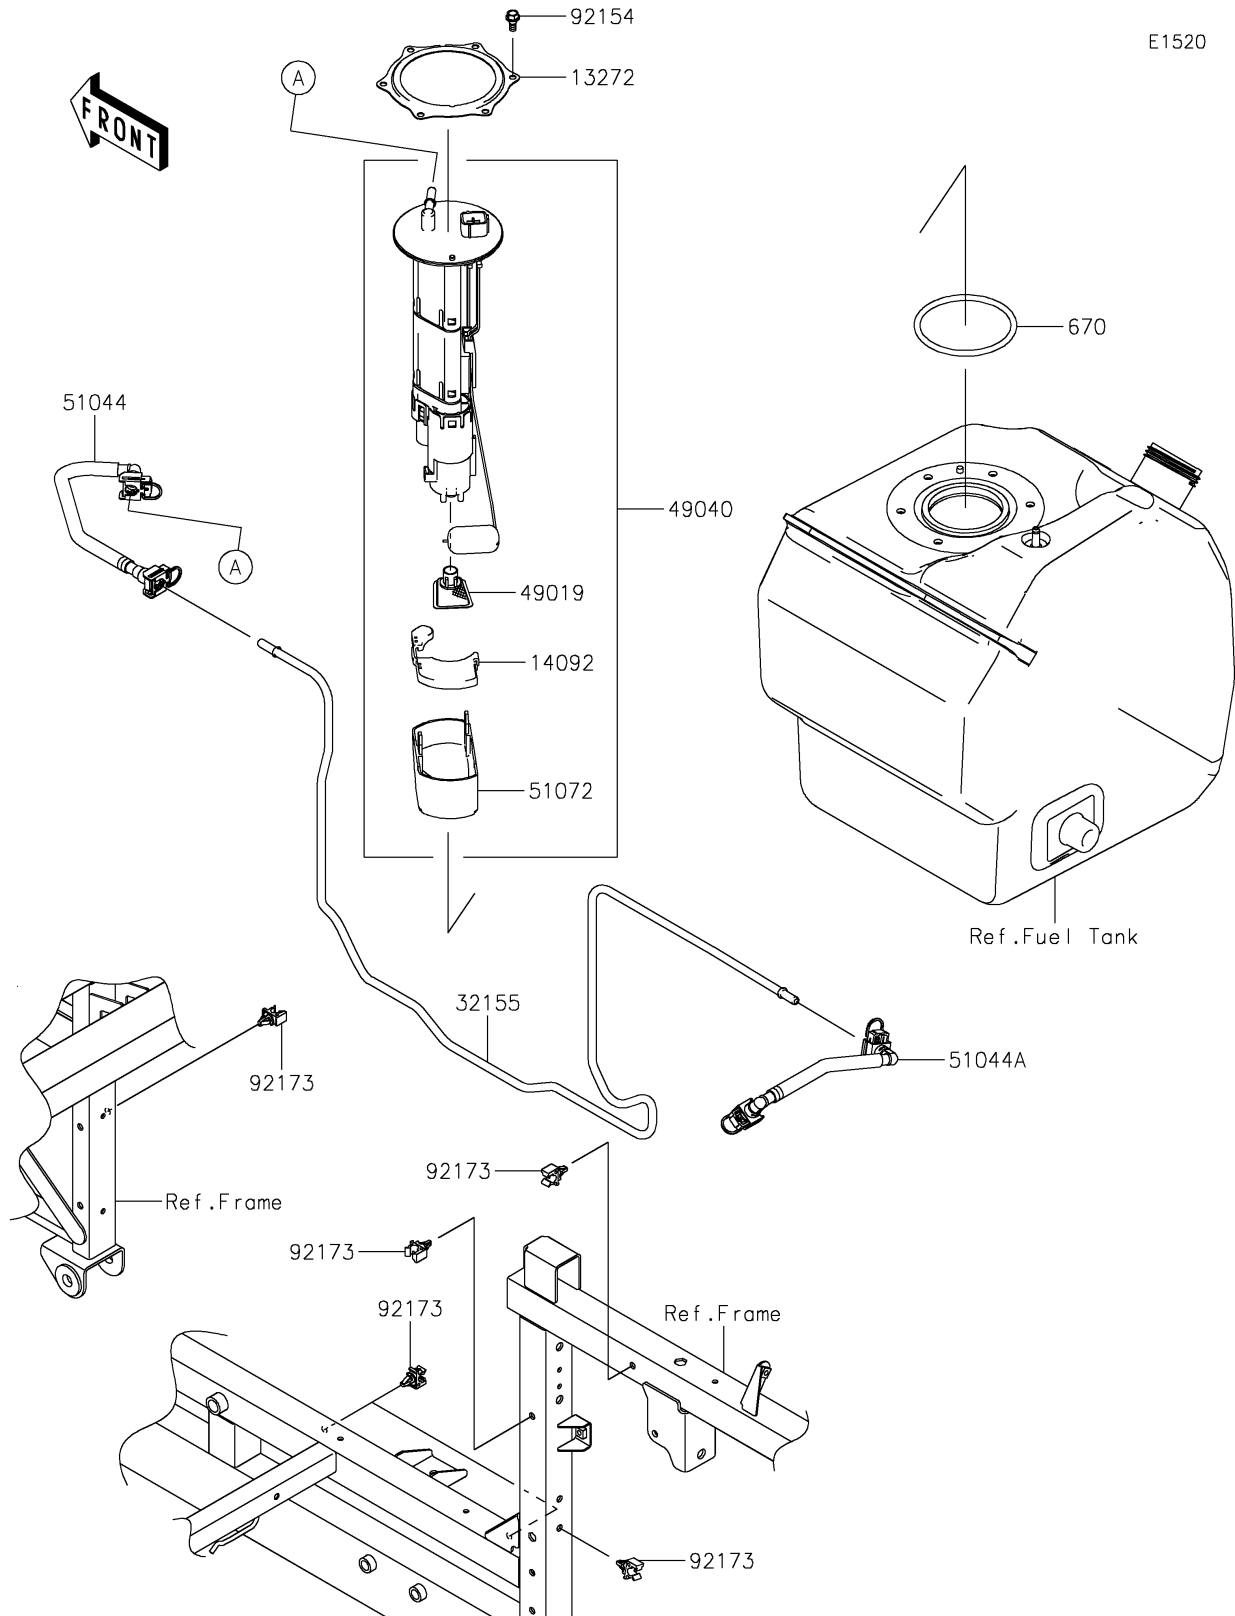

2023 Mule PRO-FXT PARTS DIAGRAM

Fuel Pump

2023 Mule PRO-FXT PARTS LIST

Fuel Pump

ITEM NAME	PART NUMBER	QUANTITY
PLATE (Ref # 13272)	13272-2500	1
COVER (Ref # 14092)	14092-1044	1
PIPE,FUEL (Ref # 32155)	32155-1619	1
FILTER-FUEL (Ref # 49019)	49019-0013	1
PUMP-FUEL (Ref # 49040)	49040-0733	1
TUBE-ASSY,TANK-PIPE (Ref # 51044)	51044-0833	1
TUBE-ASSY,PIPE-INJECTION PIPE (Ref # 51044A)	51044-0834	1
CHAMBER-FUEL (Ref # 51072)	51072-0003	1
BOLT,FUEL PUMP (Ref # 92154)	92154-1326	6
CLAMP,FUEL PIPE (Ref # 92173)	92173-1213	6
O RING (Ref # 670)	670E5090	1