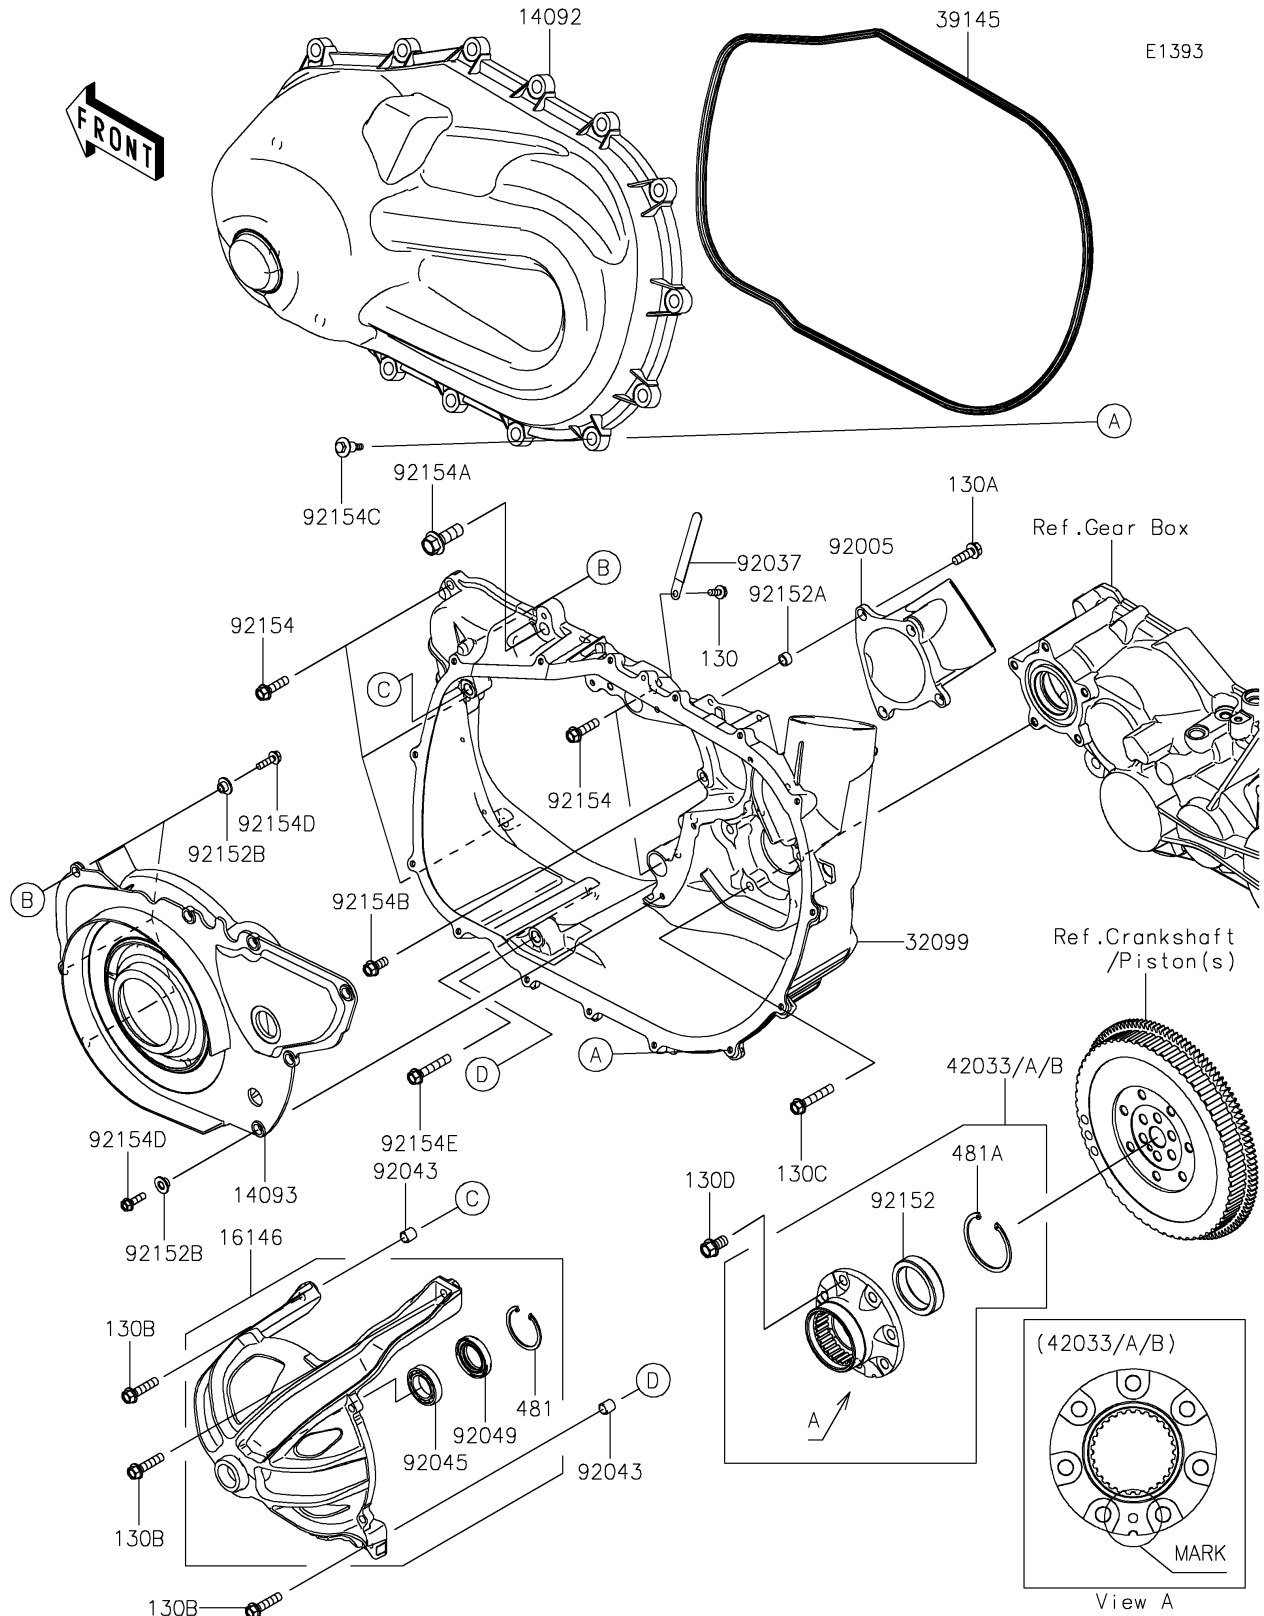

2023 Mule PRO-FXT PARTS DIAGRAM

Converter Cover

2023 Mule PRO-FXT PARTS LIST

Converter Cover

ITEM NAME	PART NUMBER	QUANTITY
COVER,CVT (Ref # 14092)	14092-1202	1
COVER (Ref # 14093)	14093-0717	1
COVER-ASSY (Ref # 16146)	16146-0734	1
CASE,CVT (Ref # 32099)	32099-0813	1
TRIM-SEAL (Ref # 39145)	39145-0047	1
COUPLING-ASSY,B MARK,WHITE (Ref # 42033)	42033-0582	1
COUPLING-ASSY,A MARK,BLUE (Ref # 42033A)	42033-0583	1
COUPLING-ASSY,C MARK,YELLOW (Ref # 42033B)	42033-0584	1
FITTING,INTAKE (Ref # 92005)	92005-0762	1
CLAMP (Ref # 92037)	92037-1993	1
PIN,12X14 (Ref # 92043)	92043-0963	2
BEARING-BALL,#6905 (Ref # 92045)	92045-036	1
SEAL-OIL,HTC 28X45X8 (Ref # 92049)	92049-0767	1
COLLAR (Ref # 92152)	92152-1822	1
COLLAR,8.8X12.3X6.9 (Ref # 92152A)	92152-1853	4
COLLAR (Ref # 92152B)	92152-1931	8
BOLT,FLANGED,8X30 (Ref # 92154)	92154-0850	5
BOLT,FLANGED,12X35 (Ref # 92154A)	92154-1337	1
BOLT,FLANGED,8X18 (Ref # 92154B)	92154-1386	1
BOLT,CVT COVER (Ref # 92154C)	92154-1522	15
BOLT,FLANGED,6X22 (Ref # 92154D)	92154-1525	8
BOLT,FLANGED,8X45 (Ref # 92154E)	92154-1526	1
BOLT-FLANGED,6X14 (Ref # 130)	130BA0614	1
BOLT-FLANGED,8X25 (Ref # 130A)	130BA0825	4
BOLT-FLANGED,8X35 (Ref # 130B)	130BA0835	3
BOLT-FLANGED,8X45 (Ref # 130C)	130BA0845	5
BOLT-FLANGED,10X18 (Ref # 130D)	130CA1018	7
CIRCLIP-TYPE-C,45MM (Ref # 481)	481J4500	1
CIRCLIP (Ref # 481A)	481J6200	1