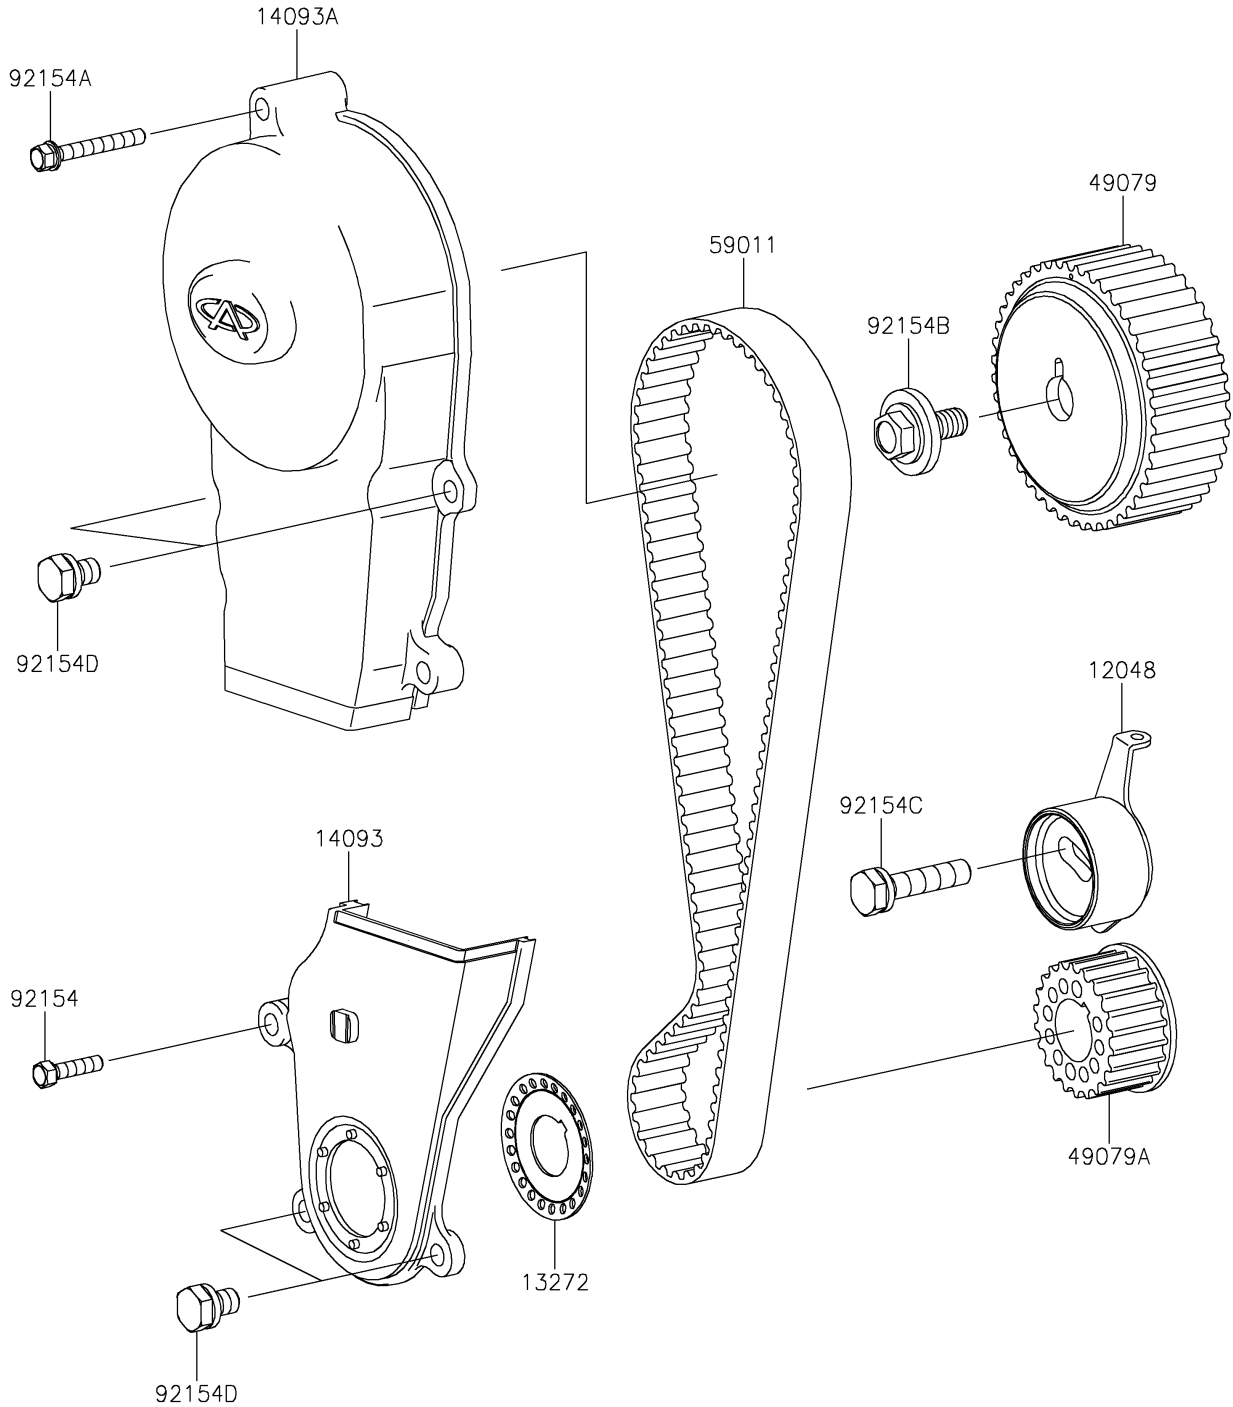

# 2022 MULE PRO-FXT™ PARTS DIAGRAM

## Timing Belt

E1215

### Timing Belt

ITEM NAME	PART NUMBER	QUANTITY
TENSIONER-ASSY (Ref # 12048)	12048-0093	1
PLATE,TIMING BELT (Ref # 13272)	13272-1872	1
COVER,TIMING BELT,LWR (Ref # 14093)	14093-0200	1
COVER,TIMING BELT,UPP (Ref # 14093A)	14093-0201	1
PULLEY-BELT,CAMSHAFT (Ref # 49079)	49079-0023	1
PULLEY-BELT,CRANKSHAFT (Ref # 49079A)	49079-0024	1
BELT,TIMING (Ref # 59011)	59011-0042	1
BOLT,6X25 (Ref # 92154)	92154-1583	1
BOLT,6X50 (Ref # 92154A)	92154-1591	1
BOLT,FLANGED (Ref # 92154B)	92154-1614	1
BOLT,10X45 (Ref # 92154C)	92154-1615	1
BOLT,6X16 (Ref # 92154D)	92154-1617	4