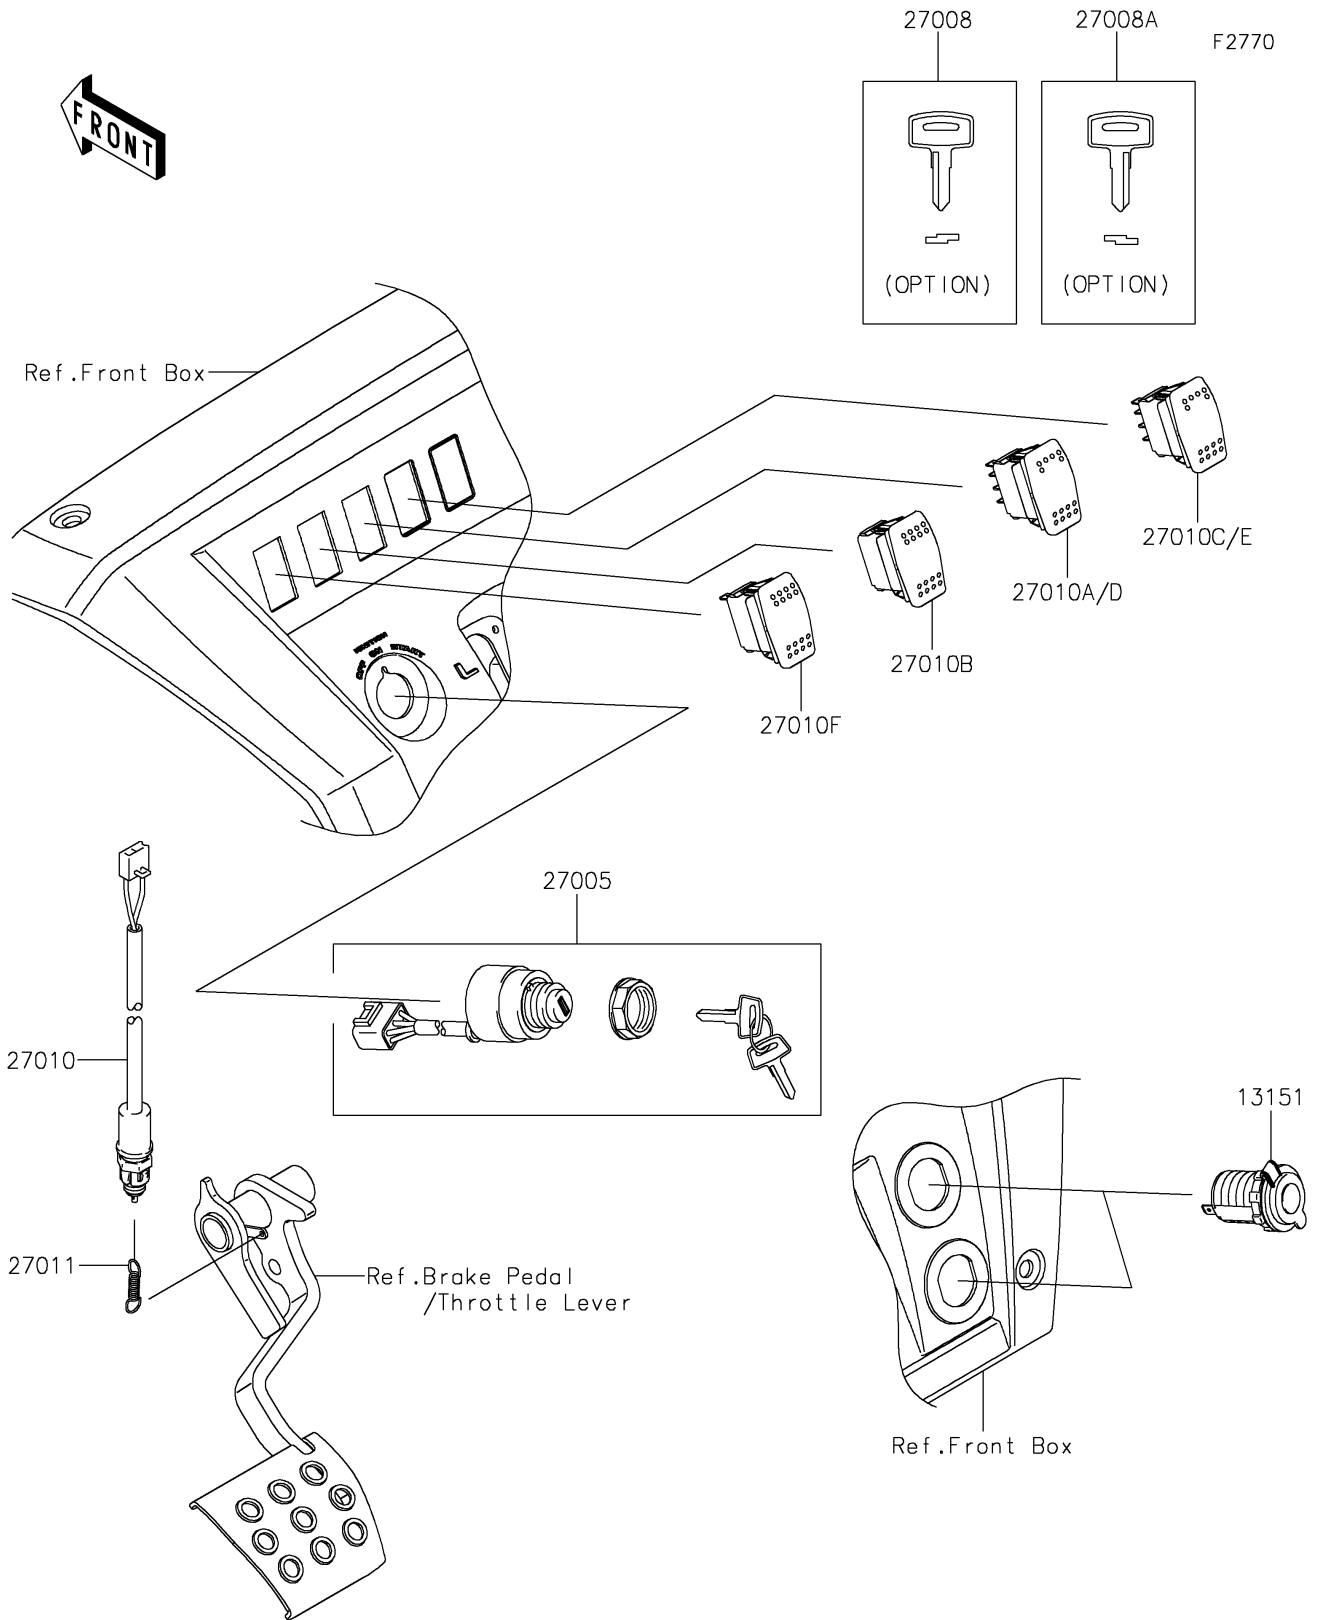

2023 MULE PRO-FX™ EPS LE PARTS DIAGRAM

Ignition Switch

2023 MULE PRO-FX™ EPS LE PARTS LIST

Ignition Switch

ITEM NAME	PART NUMBER	QUANTITY
SWITCH-COMP,OUTLET,12V (Ref # 13151)	13151-0556	2
SWITCH-ASSY-IGNITION (Ref # 27005)	27005-0643	1
KEY-LOCK,BLANK (Ref # 27008)	27008-1153	1
KEY-LOCK,BLANK (Ref # 27008A)	27008-1157	1
SWITCH,BRAKE (Ref # 27010)	27010-0724	1
SWITCH,2WD/4WD (Ref # 27010B)	27010-0751	1
SWITCH,OUTER (Ref # 27010D)	27010-0806	1
SWITCH,INNER (Ref # 27010E)	27010-0807	1
SWITCH,DIFF LOCK (Ref # 27010F)	27010-0810	1
SPRING,BRAKE LAMP SWITCH (Ref # 27011)	27011-006	1