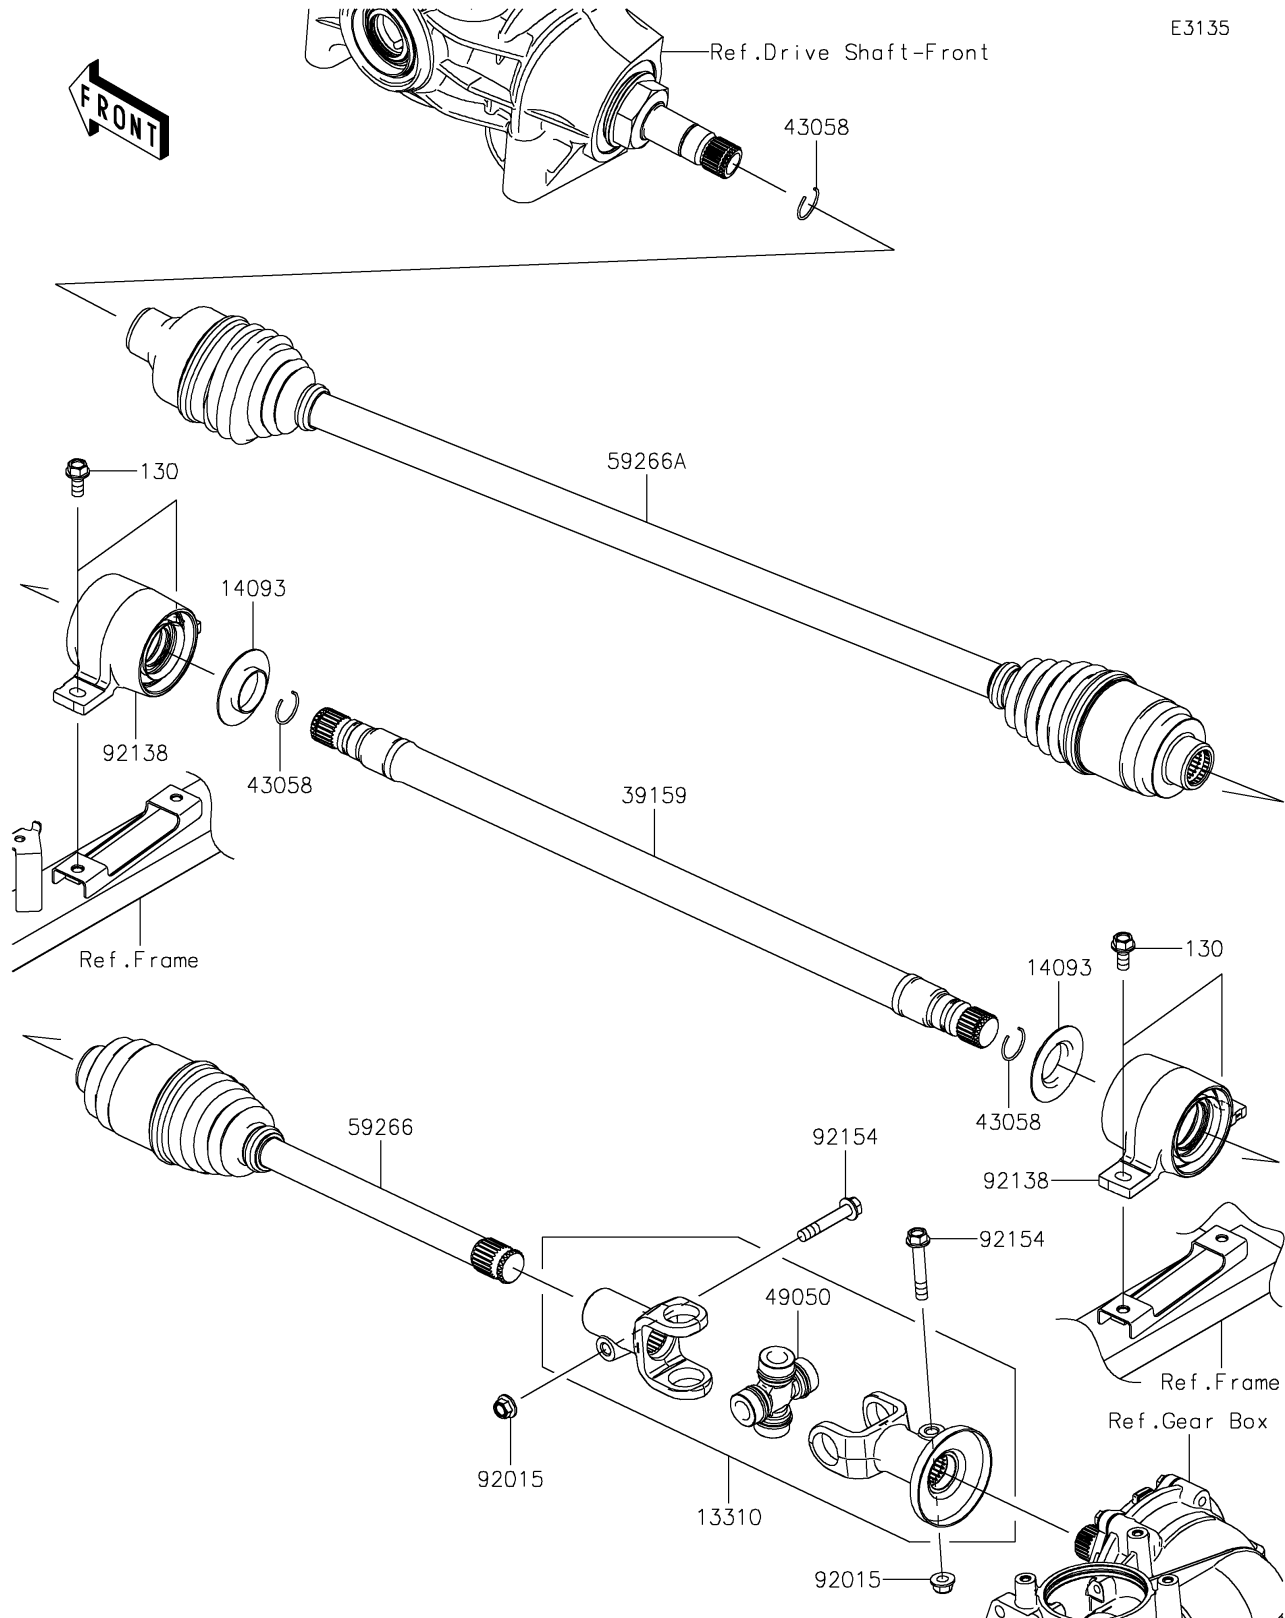

2023 MULE PRO-FX™ EPS LE PARTS DIAGRAM

Drive Shaft-Propeller

E3135

2023 MULE PRO-FX™ EPS LE PARTS LIST

Drive Shaft-Propeller

ITEM NAME	PART NUMBER	QUANTITY
SHAFT-ASSY (Ref # 13310)	13310-0038	1
COVER,SIDE RIP (Ref # 14093)	14093-0006	2
SHAFT-DRIVE (Ref # 39159)	39159-0045	1
RING (Ref # 43058)	43058-0018	3
SPIDER (Ref # 49050)	49050-0034	1
JOINT-BALL,T/M SIDE (Ref # 59266)	59266-0716	1
JOINT-BALL,FR DIFF SIDE (Ref # 59266A)	59266-0735	1
NUT,8MM (Ref # 92015)	92015-1432	2
BEARING-COMP (Ref # 92138)	92138-0002	2
BOLT,FLANGED,8X46 (Ref # 92154)	92154-1365	2
BOLT-FLANGED,8X18 (Ref # 130)	130BA0818	4