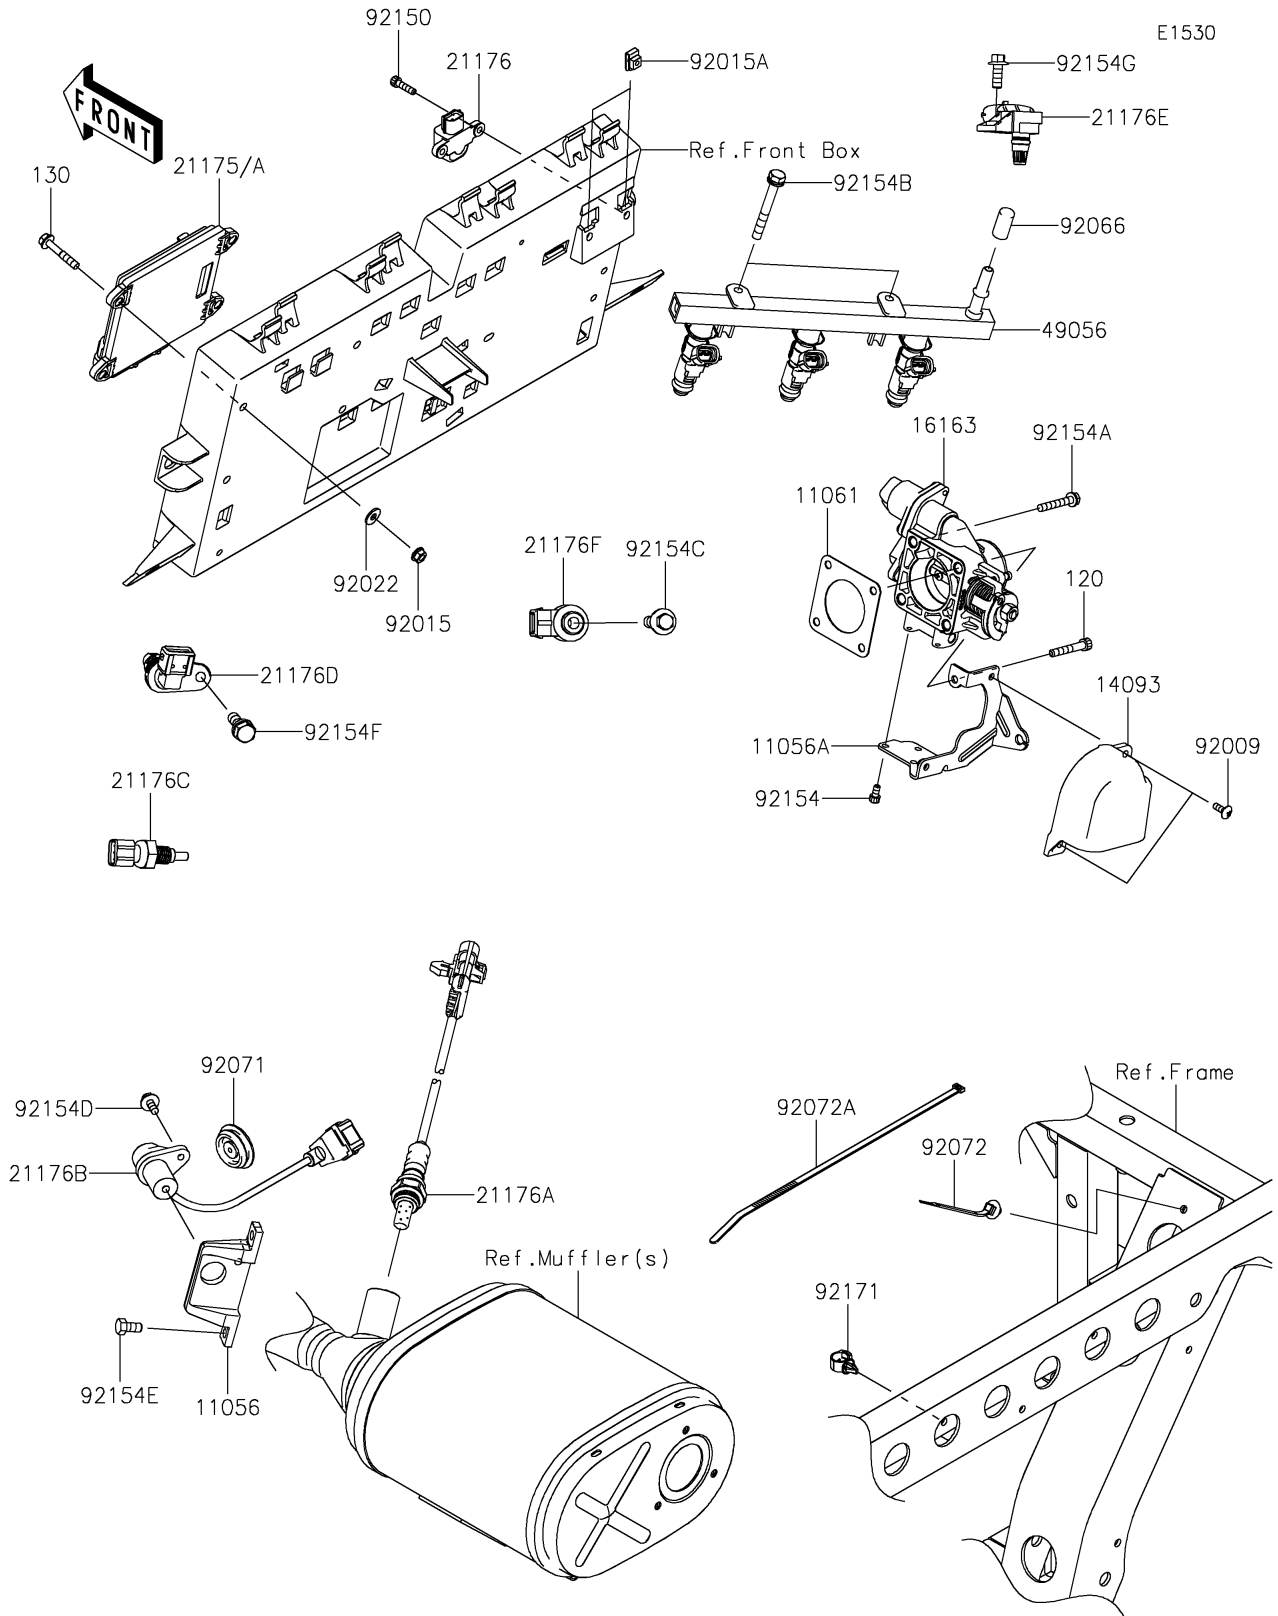

2023 MULE PRO-FX™ EPS LE PARTS DIAGRAM

Fuel Injection

2023 MULE PRO-FX™ EPS LE PARTS LIST

Fuel Injection

ITEM NAME	PART NUMBER	QUANTITY
BRACKET,CRANKSHAFT POSITION (Ref # 11056)	11056-2680	1
BRACKET,THROTTLE CABLE (Ref # 11056A)	11056-7495	1
GASKET,THROTTLE (Ref # 11061)	11061-0954	1
COVER,THROTTLE (Ref # 14093)	14093-0043	1
THROTTLE-ASSY (Ref # 16163)	16163-0816	1
SENSOR,VEHICLE-DOWN (Ref # 21176)	21176-0026	1
SENSOR,OXYGEN (Ref # 21176A)	21176-0773	1
SENSOR,CRANKSHAFT POSITION (Ref # 21176B)	21176-0795	1
SENSOR,WATER TEMP (Ref # 21176C)	21176-0796	1
SENSOR,CAMSHAFT POSITION (Ref # 21176D)	21176-0797	1
SENSOR,AIR INTAKE TEMP (Ref # 21176E)	21176-0798	1
SENSOR,EXPLOSION (Ref # 21176F)	21176-0799	1
PIPE-INJECTION (Ref # 49056)	49056-0038	1
SCREW,5X14,WHITE (Ref # 92009)	92009-1366	2
NUT,FLANGED,6MM (Ref # 92015)	92015-1367	4
NUT,5MM (Ref # 92015A)	92015-1627	2
WASHER (Ref # 92022)	92022-2247	4
PLUG (Ref # 92066)	92066-0810	1
GROMMET (Ref # 92071)	92071-0730	1
BAND,OS170-FT7(BLACK) (Ref # 92072)	92072-1414	1
BAND,L=292.1 (Ref # 92072A)	92072-3509	3
BOLT,SOCKET,5X20 (Ref # 92150)	92150-1019	2
BOLT,SOCKET,5X10 (Ref # 92154)	92154-1396	3
BOLT,6X38 (Ref # 92154A)	92154-1589	3
BOLT,6X50 (Ref # 92154B)	92154-1591	2
BOLT,FLANGED,8X30 (Ref # 92154C)	92154-1592	1
BOLT,FLANGED,6X12 (Ref # 92154D)	92154-1593	1
BOLT,6X12 (Ref # 92154E)	92154-1594	2
BOLT,8X16 (Ref # 92154F)	92154-1595	1

2023 MULE PRO-FX™ EPS LE PARTS LIST

Fuel Injection

ITEM NAME	PART NUMBER	QUANTITY
BOLT,FLANGED,6X16 (Ref # 92154G)	92154-1596	1
CLAMP,13MM DIA. (Ref # 92171)	92171-1415	1
BOLT-SOCKET,6X40 (Ref # 120)	120CA0640	1
BOLT-FLANGED,6X35 (Ref # 130)	130BA0635	4