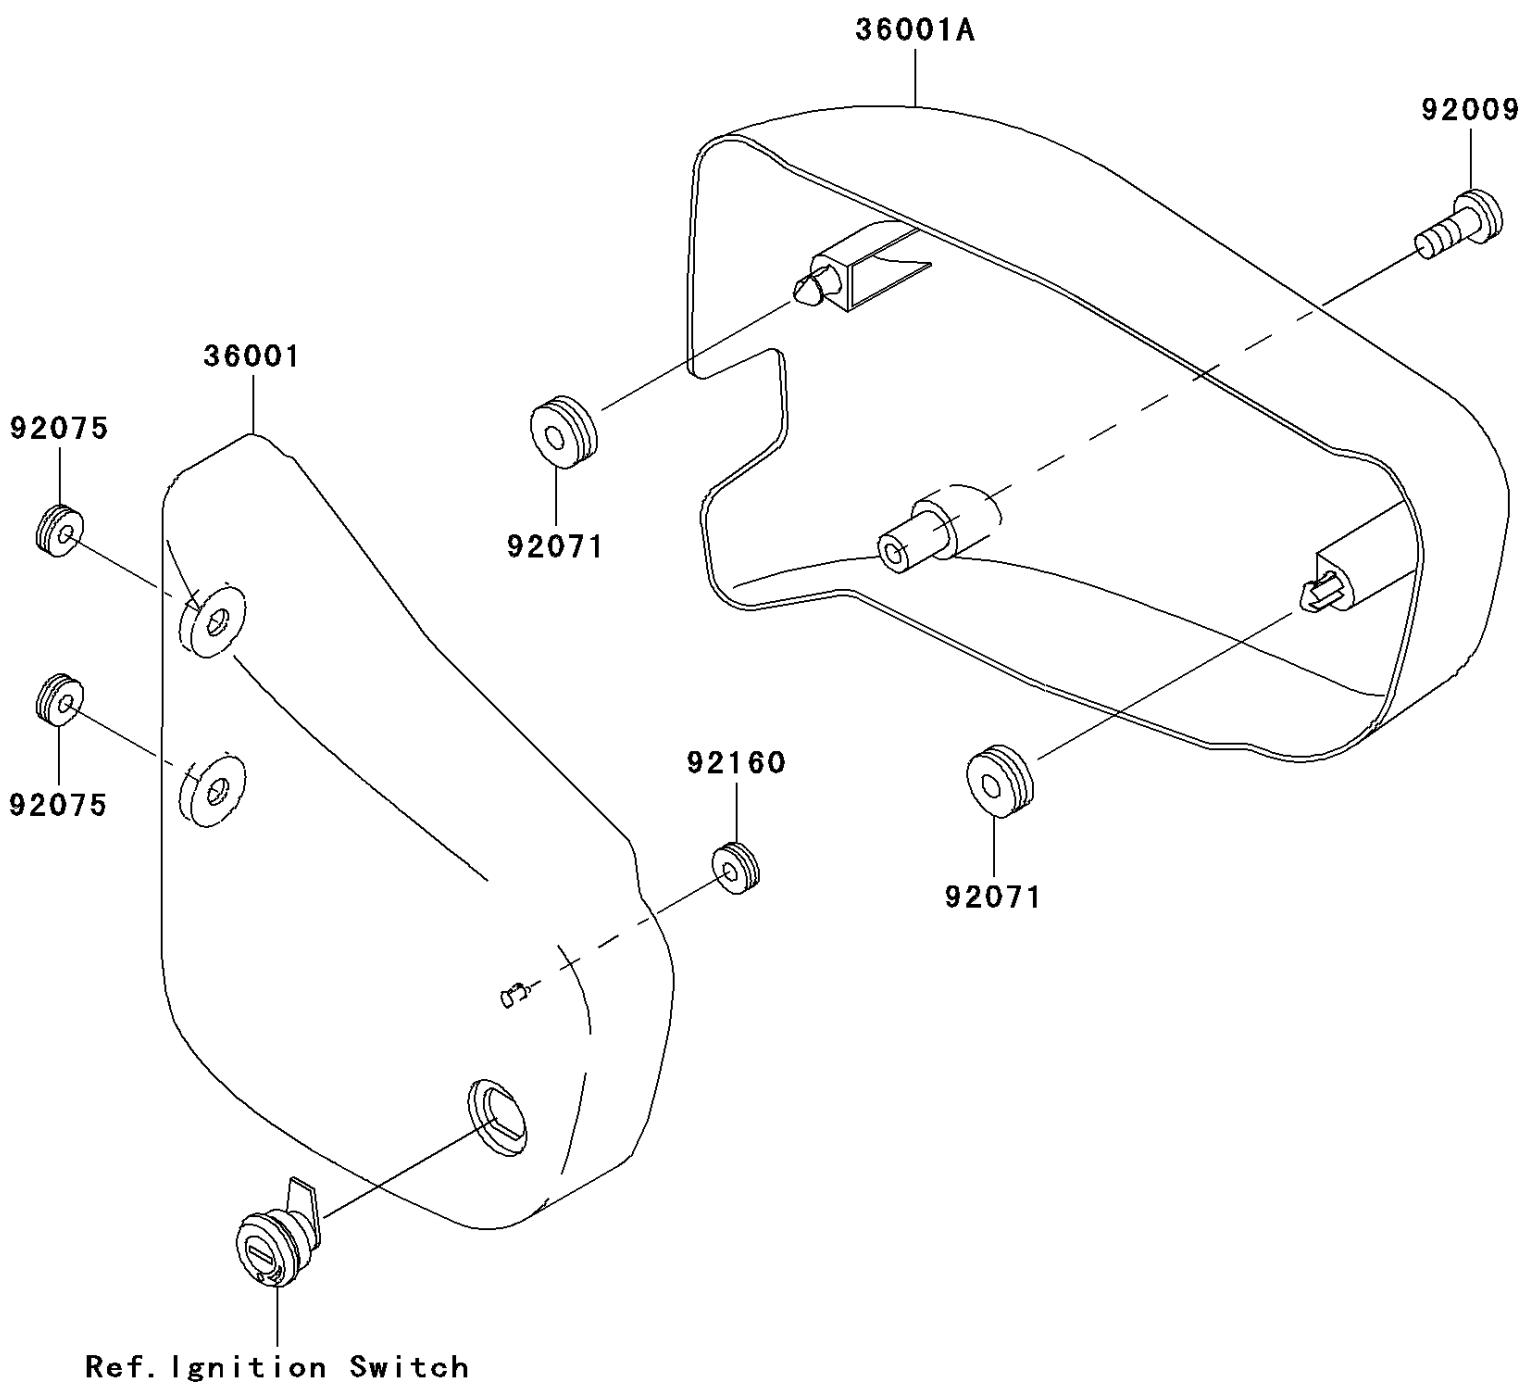

# 1999 Vulcan 1500 Drifter PARTS DIAGRAM

Side Covers

F2611

# 1999 Vulcan 1500 Drifter PARTS LIST

## Side Covers

ITEM NAME	PART NUMBER	QUANTITY
COVER-SIDE,LH,EBONY (Ref # 36001)	36001-1620-H8	1
COVER-SIDE,RH,EBONY (Ref # 36001A)	36001-1621-H8	1
SCREW,6X35 (Ref # 92009)	92009-1874	1
GROMMET (Ref # 92071)	92071-1131	2
DAMPER (Ref # 92075)	92075-1629	2
DAMPER (Ref # 92160)	92160-1944	1