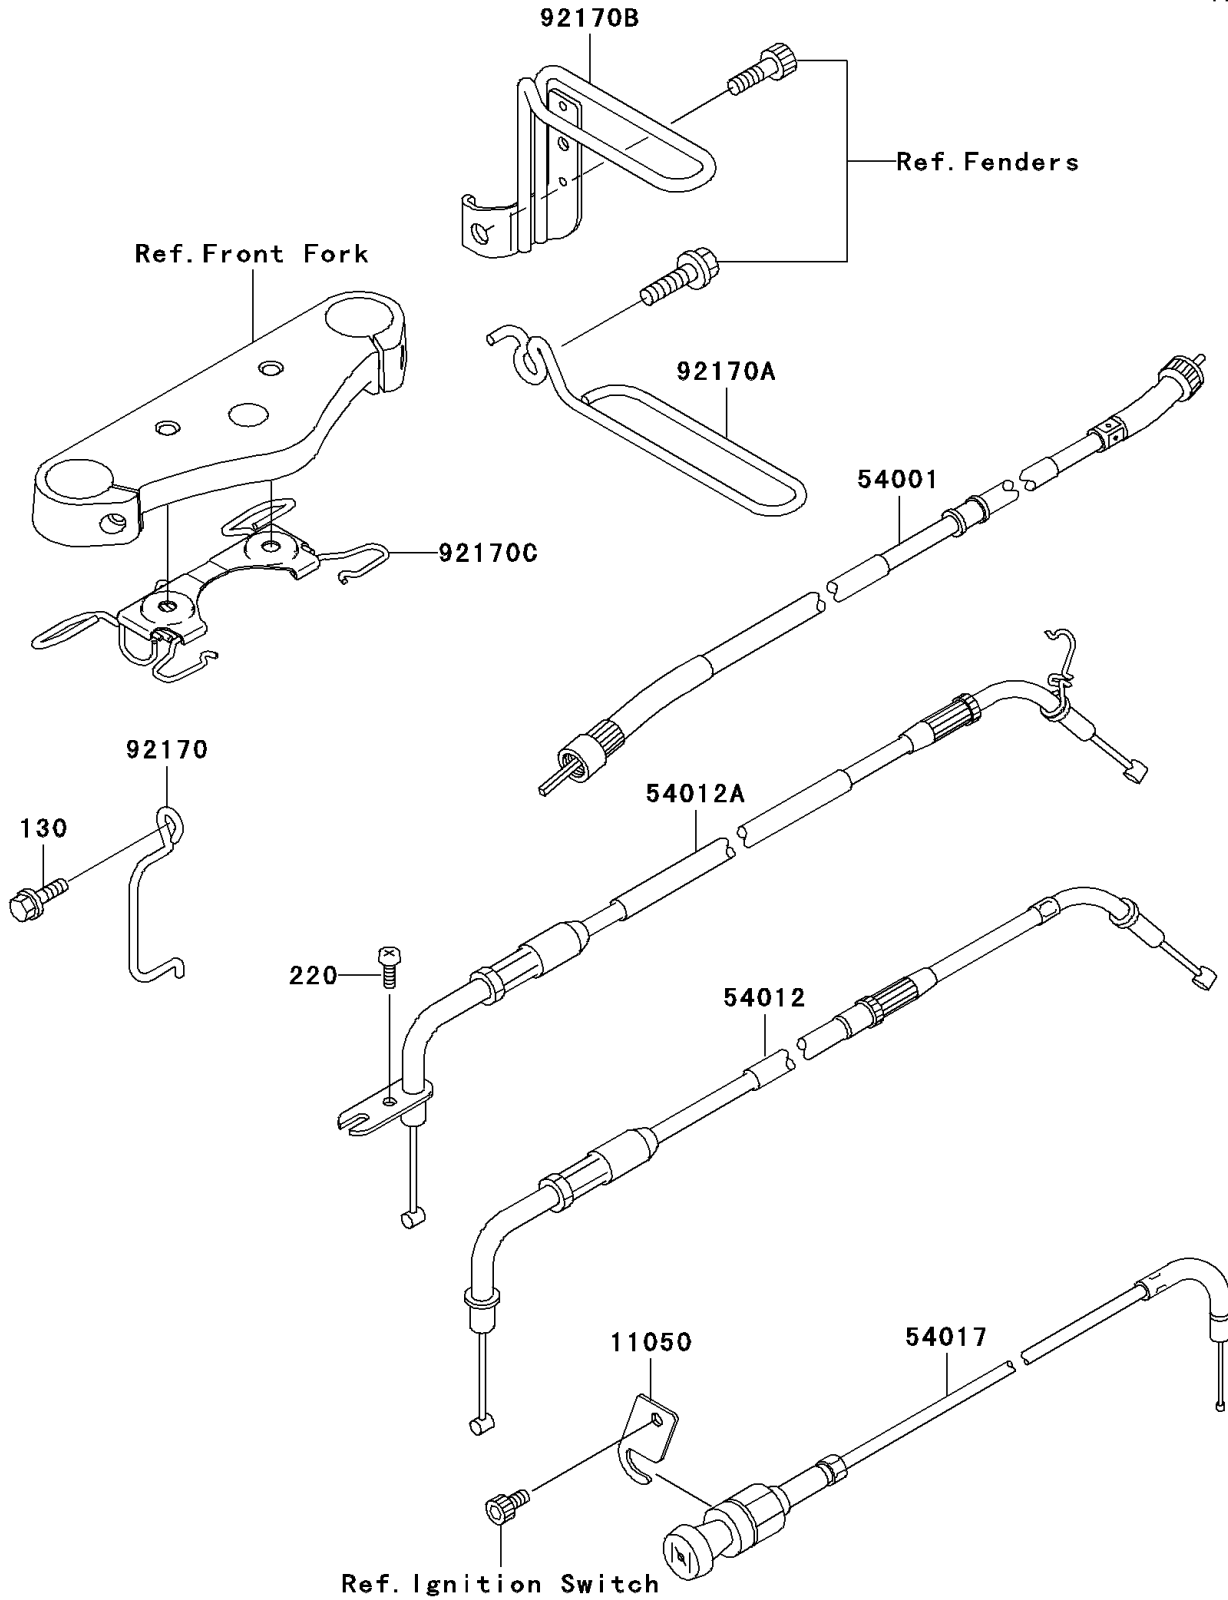

1999 Vulcan 1500 Drifter PARTS DIAGRAM

Cables

F2540

1999 Vulcan 1500 Drifter PARTS LIST

Cables

ITEM NAME	PART NUMBER	QUANTITY
BOLT-FLANGED,6X14,BLACK (Ref # 130)	130J0614	1
SCREW-PAN-CROS (Ref # 220)	220C0514	1
BRACKET,STARTER CABLE (Ref # 11050)	11050-1699	1
CABLE-SPEEDMETER (Ref # 54001)	54001-1239	1
CABLE-THROTTLE,CLOSING (Ref # 54012)	54012-1603	1
CABLE-THROTTLE,OPENING (Ref # 54012A)	54012-1610	1
CABLE-STARTER (Ref # 54017)	54017-1202	1
CLAMP,CABLE (Ref # 92170)	92170-1867	1
CLAMP,CABLE (Ref # 92170A)	92170-1970	1
CLAMP,METER CABLE (Ref # 92170B)	92170-1971	1
CLAMP (Ref # 92170C)	92170-1990	1