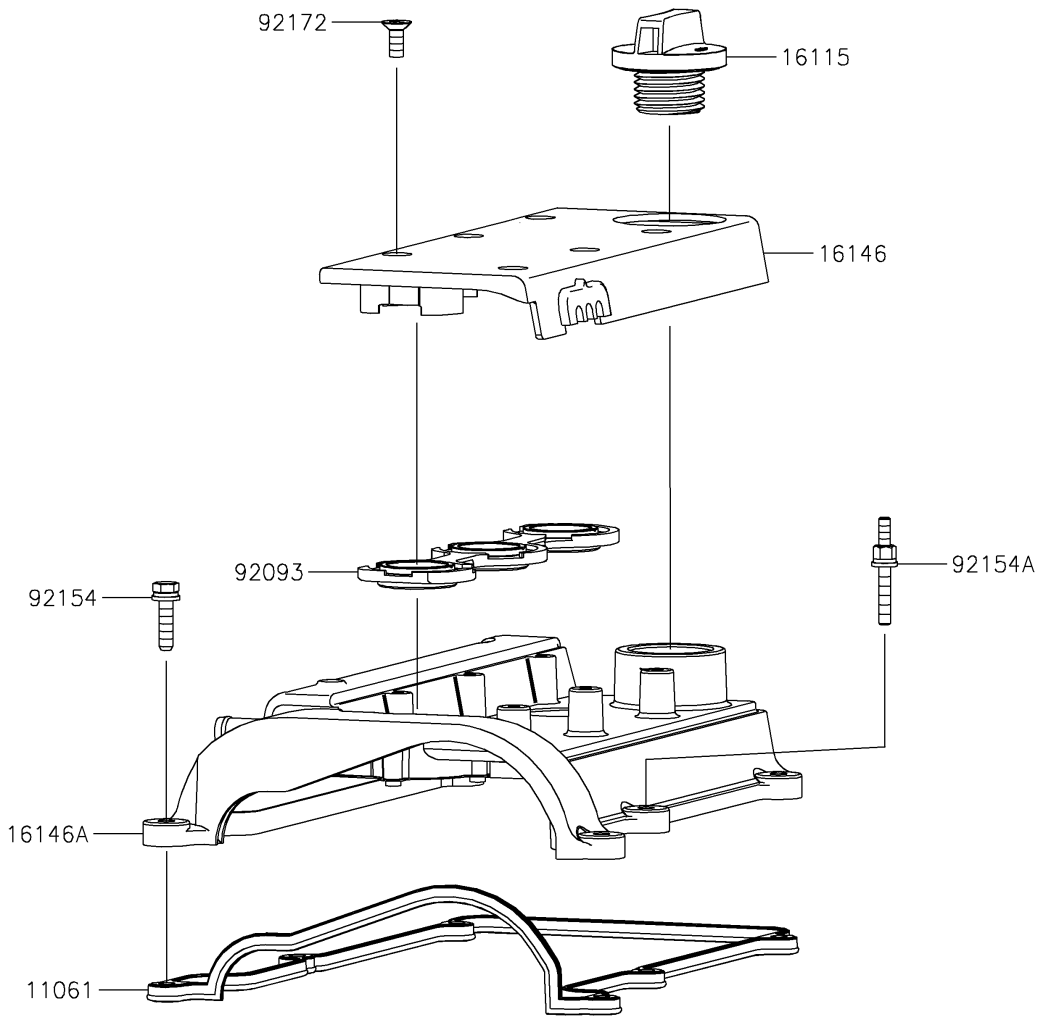

2023 MULE PRO-FX™ EPS LE PARTS DIAGRAM

Cylinder Head Cover

E1112

2023 MULE PRO-FX™ EPS LE PARTS LIST

Cylinder Head Cover

ITEM NAME	PART NUMBER	QUANTITY
GASKET,HEAD COVER (Ref # 11061)	11061-0953	1
CAP-OIL FILLER (Ref # 16115)	16115-0027	1
COVER-ASSY,SPARK PLUG (Ref # 16146)	16146-0738	1
COVER-ASSY,CYLINDER HEAD (Ref # 16146A)	16146-0741	1
SEAL,SPARK PLUG COVER (Ref # 92093)	92093-0608	1
BOLT,6X25 (Ref # 92154)	92154-1583	5
BOLT (Ref # 92154A)	92154-1584	1
SCREW,6X16 (Ref # 92172)	92172-0905	6