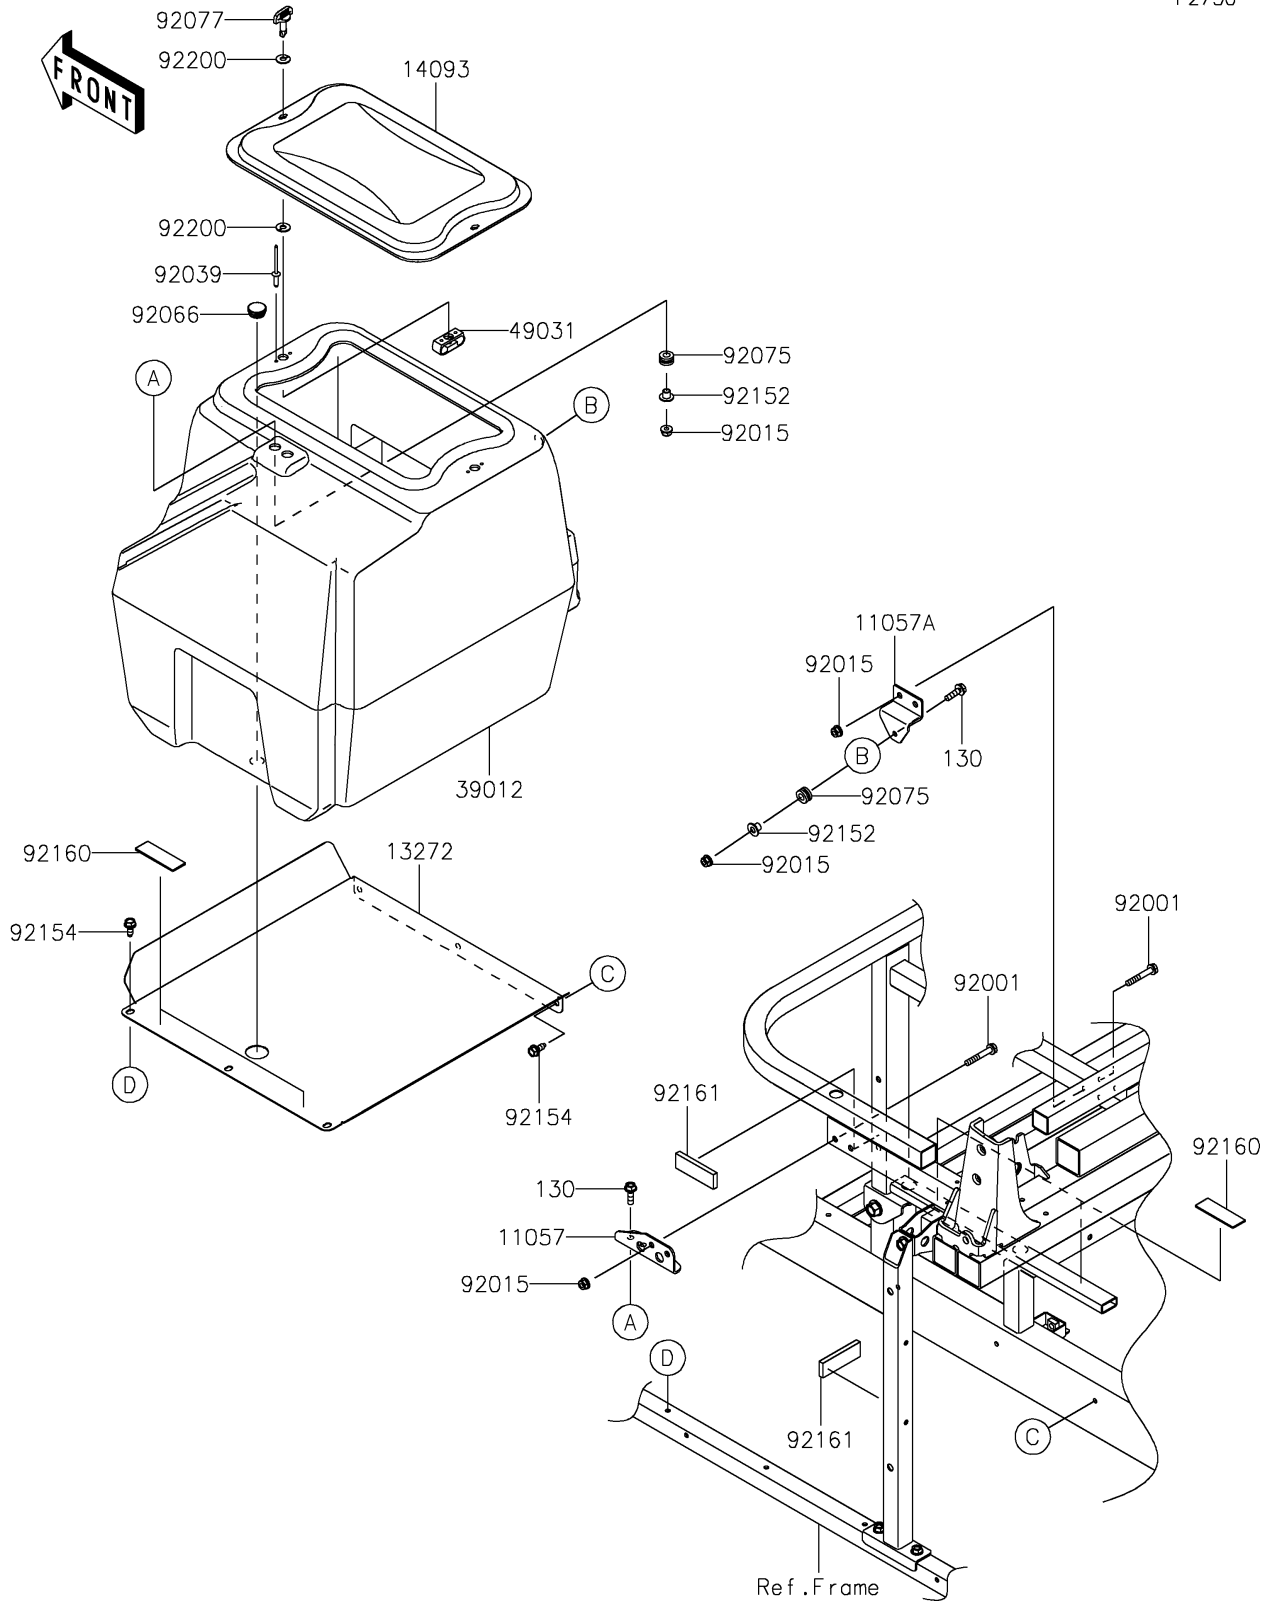

2023 MULE PRO-FXR™ PARTS DIAGRAM

Other

F2750

2023 MULE PRO-FXR™ PARTS LIST

Other

ITEM NAME	PART NUMBER	QUANTITY
BRACKET,TUB MOUNT (Ref # 11057)	11057-1503	1
BRACKET,SEAT MOUNT (Ref # 11057A)	11057-1504	1
PLATE,FLOOR BOTTOM (Ref # 13272)	13272-2205	1
COVER,STORAGE BOX (Ref # 14093)	14093-0523	1
CASE-STORAGE (Ref # 39012)	39012-0049	1
LATCH (Ref # 49031)	49031-0008	2
BOLT,FLANGED,6X38 (Ref # 92001)	92001-1105	4
NUT,LOCK,FLANGED,6MM (Ref # 92015)	92015-1603	7
RIVET,3.2X9.5 (Ref # 92039)	92039-0785	4
PLUG (Ref # 92066)	92066-1306	1
DAMPER (Ref # 92075)	92075-1912	3
KNOB (Ref # 92077)	92077-0030	2
COLLAR,6.3X8.3X9.2 (Ref # 92152)	92152-0237	3
BOLT,6X15.6 (Ref # 92154)	92154-1250	6
DAMPER (Ref # 92160)	92160-1075	4
DAMPER,20X60X6 (Ref # 92161)	92161-1874	2
WASHER (Ref # 92200)	92200-0503	4
BOLT-FLANGED,6X20 (Ref # 130)	130BA0620	3