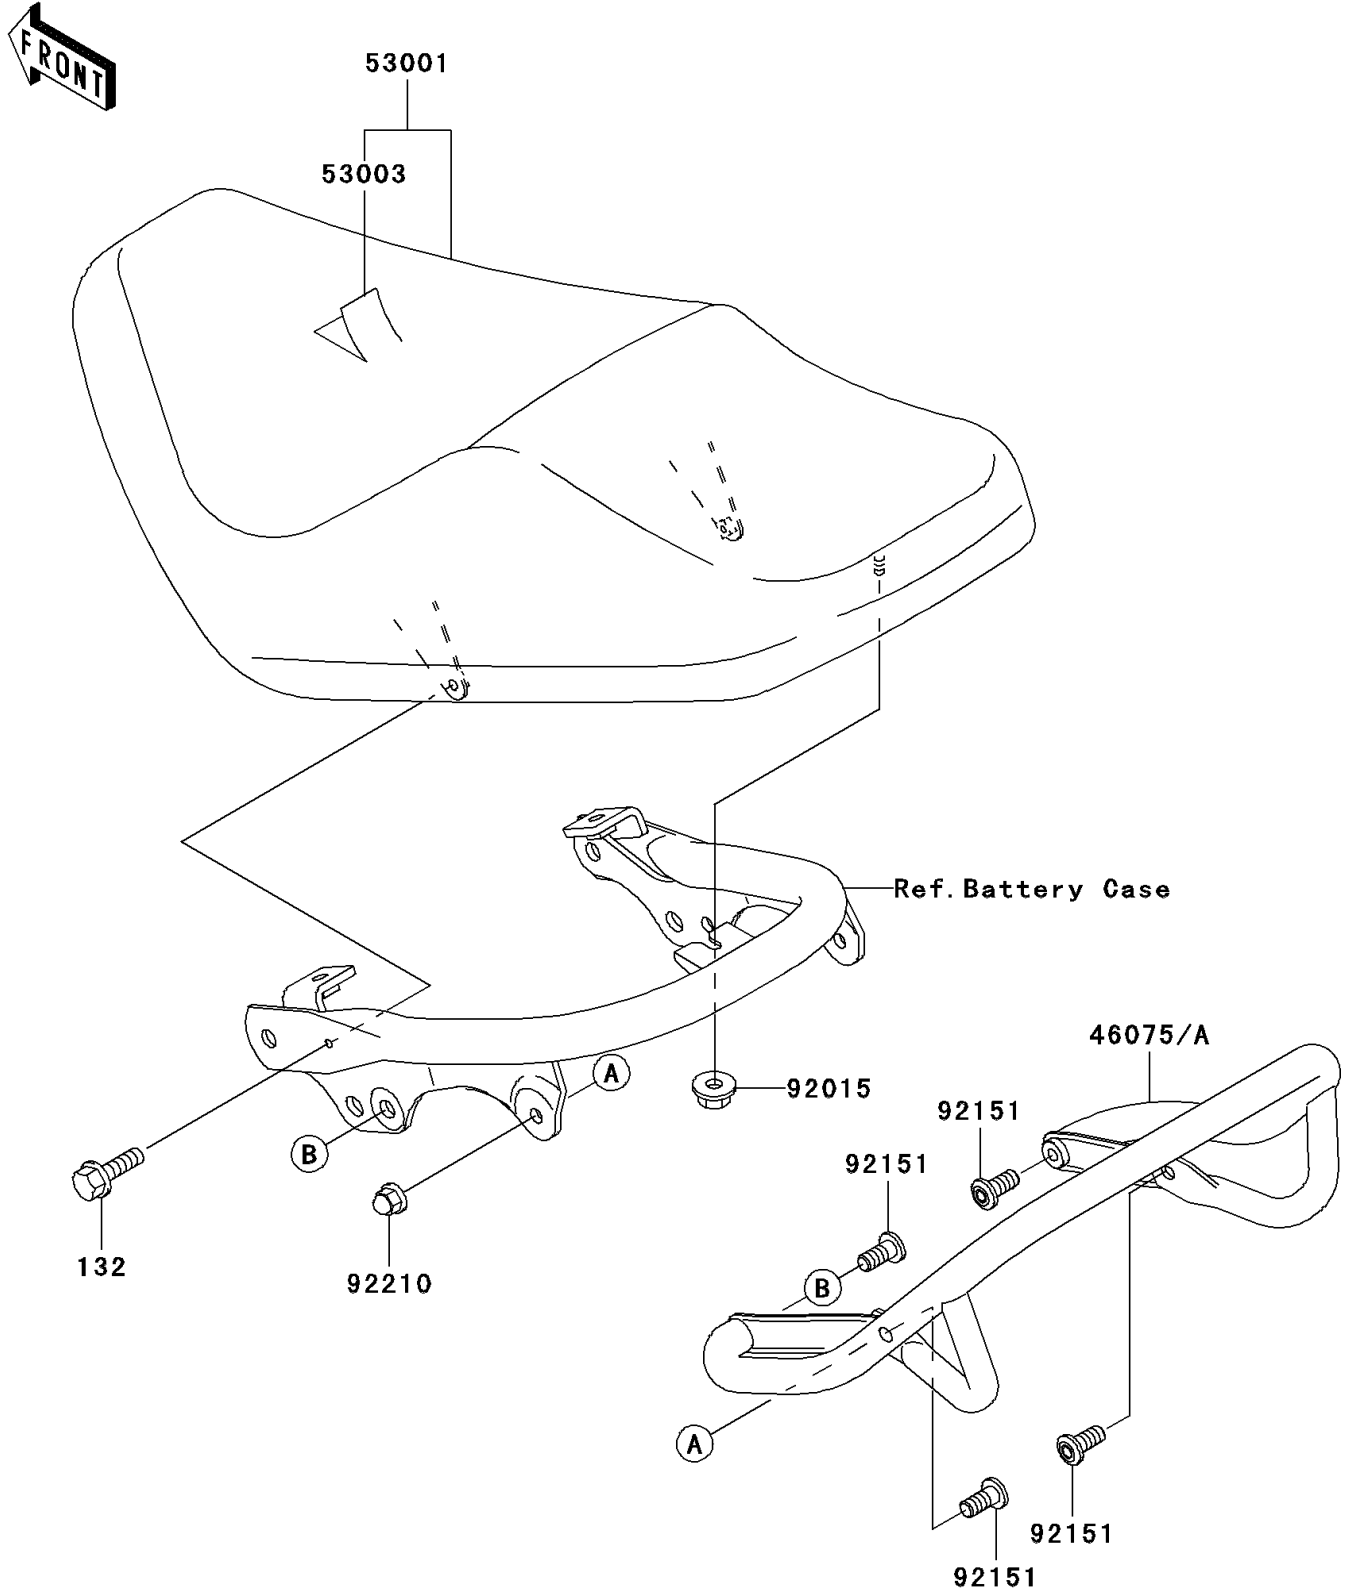

1999 Vulcan 1500 Drifter PARTS DIAGRAM

Seat

F2510

1999 Vulcan 1500 Drifter PARTS LIST

Seat

ITEM NAME	PART NUMBER	QUANTITY
BOLT-FLANGED-SMALL (Ref # 132)	132J0614	2
GRIP (Ref # 46075)	46075-1169	1
SEAT-ASSY,DUAL,BLACK (Ref # 53001)	53001-1886-MA	1
LEATHER,SEAT,BLACK (Ref # 53003)	53003-1431-MA	1
NUT,LOCK,FLANGED,6MM (Ref # 92015)	92015-1603	1
BOLT,SOCKET,10X22 (Ref # 92151)	92151-1577	4
NUT,CAP,10MM (Ref # 92210)	92210-1189	2