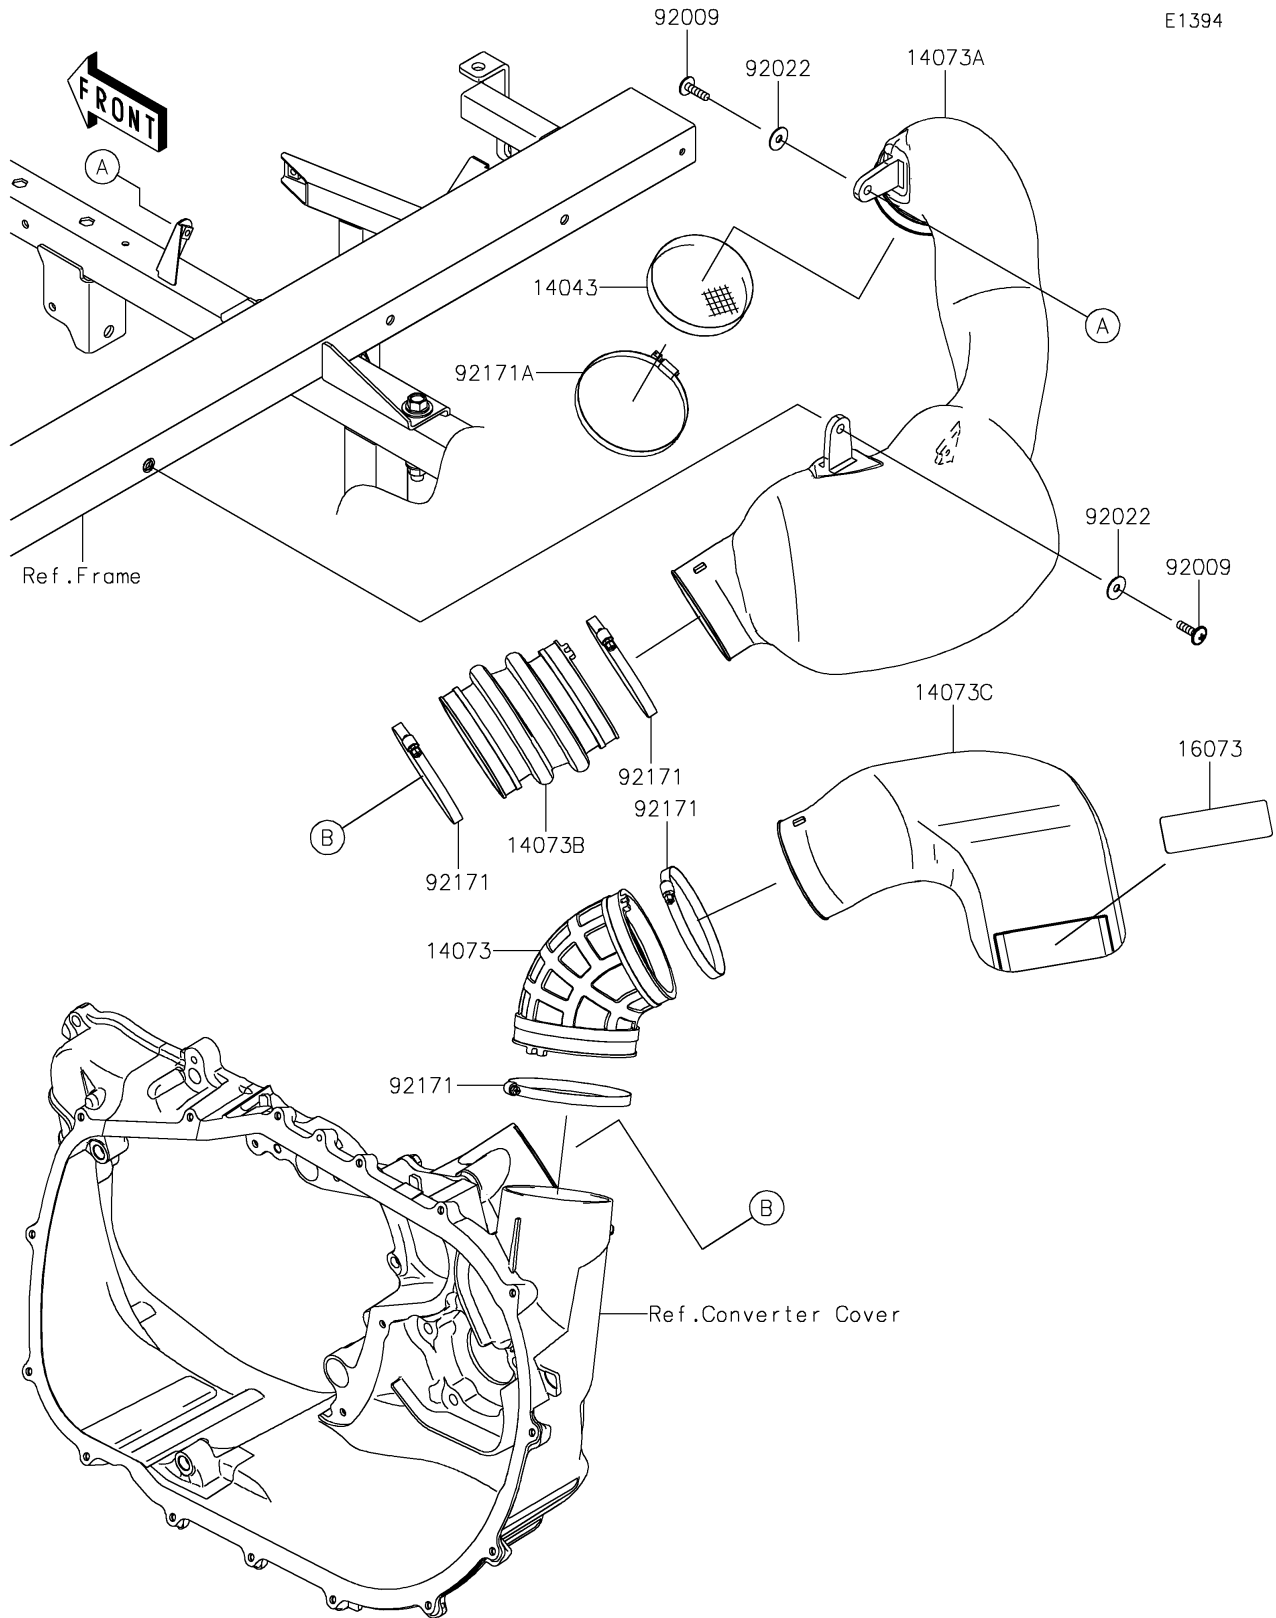

2021 MULE PRO-FXR™ PARTS DIAGRAM

Air Cleaner-Belt Converter

E1394

2021 MULE PRO-FXR™ PARTS LIST

Air Cleaner-Belt Converter

ITEM NAME	PART NUMBER	QUANTITY
FILTER (Ref # 14043)	14043-0013	1
DUCT,EXHAUST (Ref # 14073)	14073-0788	1
DUCT,INTAKE (Ref # 14073A)	14073-0789	1
DUCT,INTAKE (Ref # 14073B)	14073-0790	1
DUCT,EXHAUST (Ref # 14073C)	14073-0793	1
INSULATOR (Ref # 16073)	16073-0826	1
SCREW,6X22 (Ref # 92009)	92009-1441	2
WASHER,PLAIN,6.5X20X1 (Ref # 92022)	92022-165	2
CLAMP (Ref # 92171)	92171-1383	4
CLAMP (Ref # 92171A)	92171-3716	1