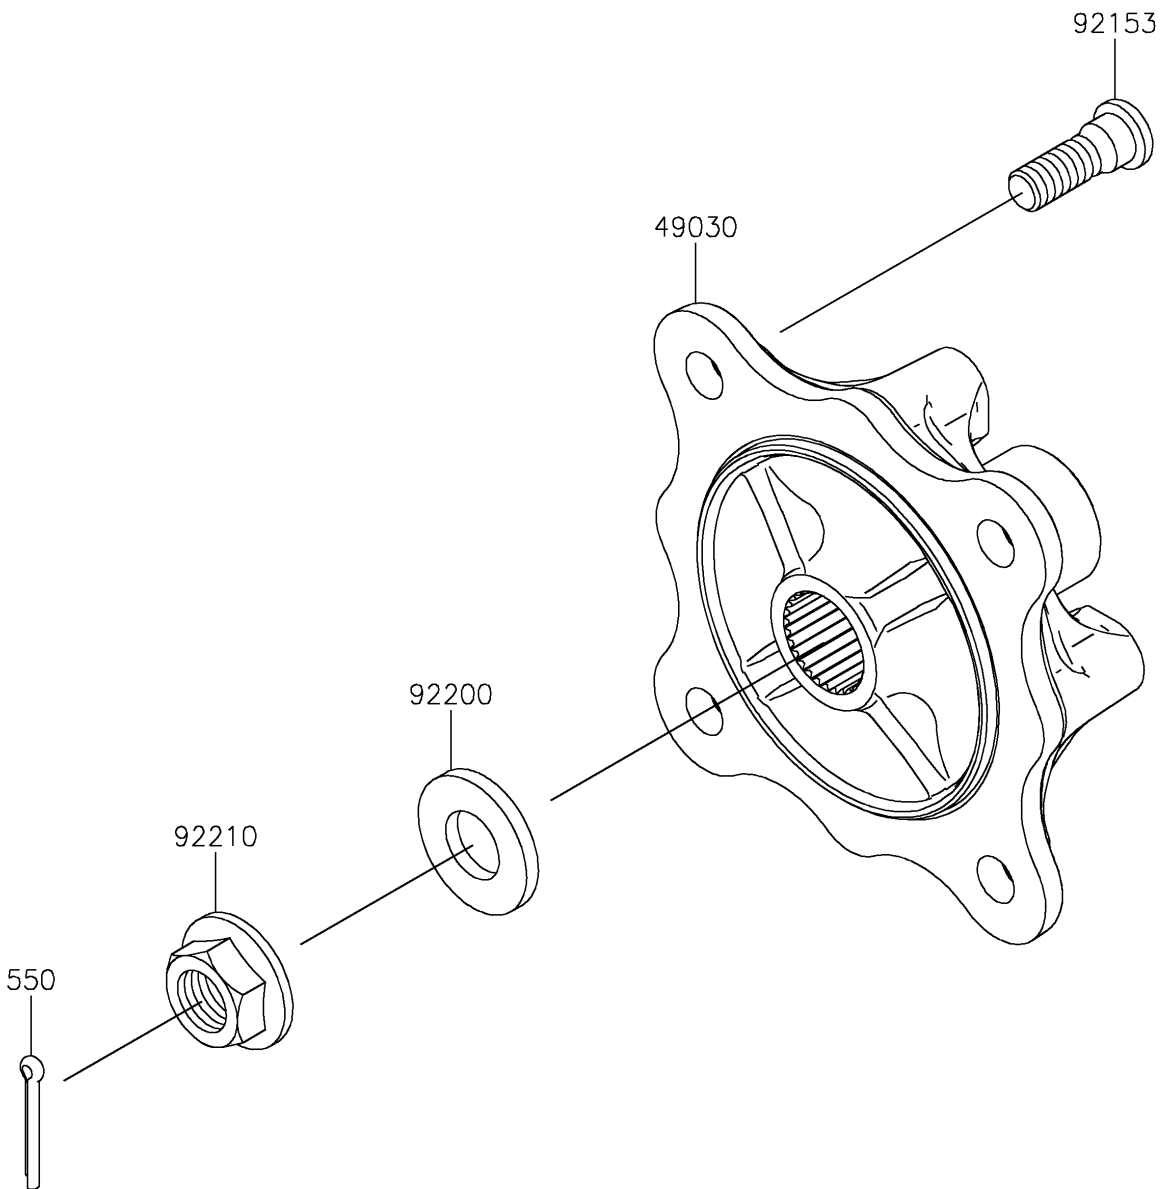

2021 MULE PRO-FX™ EPS PARTS DIAGRAM

Rear Hubs/Brakes

F2240

2021 MULE PRO-FX™ EPS PARTS LIST

Rear Hubs/Brakes

ITEM NAME	PART NUMBER	QUANTITY
HUB,RR (Ref # 49030)	49030-0049	2
BOLT,12MM (Ref # 92153)	92153-1915	8
WASHER,20.3X41X4.5 (Ref # 92200)	92200-0921	2
NUT,FLANGED,20MM (Ref # 92210)	92210-2093	2
PIN-COTTER,4.0X30 (Ref # 550)	550AA4030	2