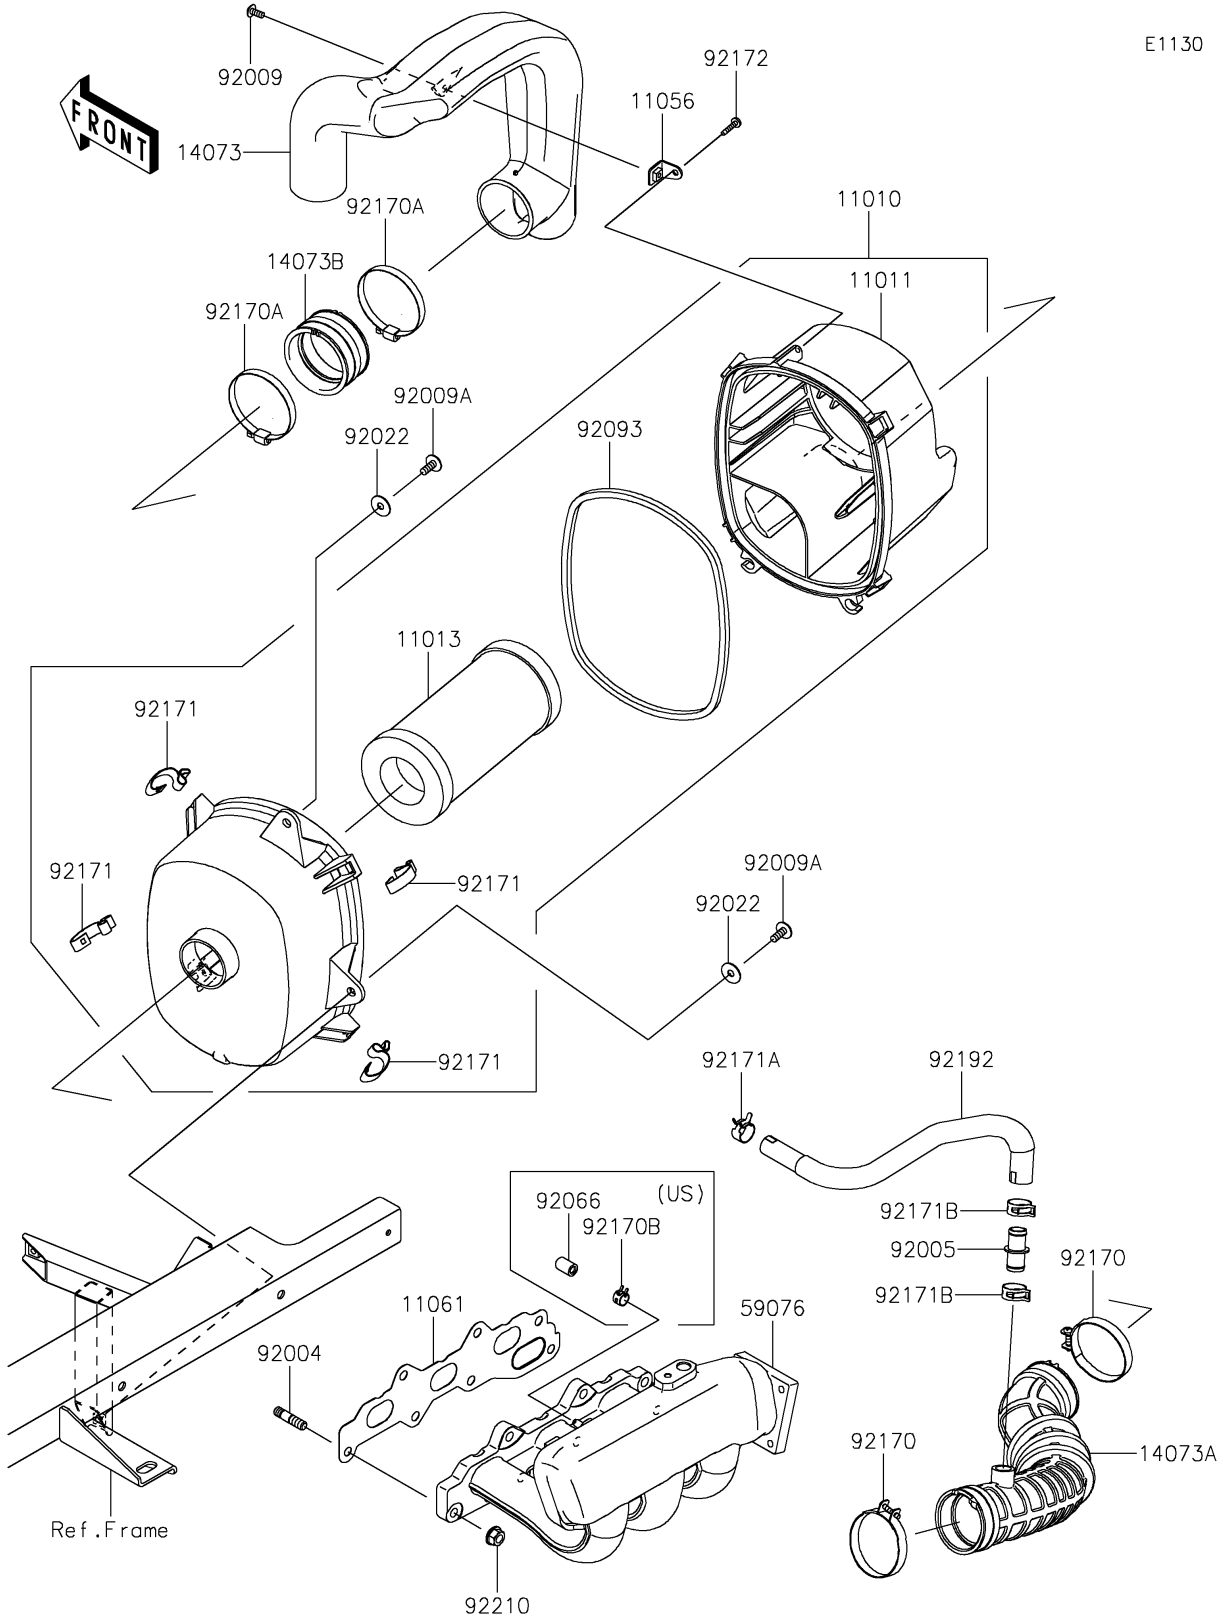

2021 MULE PRO-FX™ EPS PARTS DIAGRAM

Air Cleaner

E1130

2021 MULE PRO-FX™ EPS PARTS LIST

Air Cleaner

ITEM NAME	PART NUMBER	QUANTITY
FILTER-ASSY-AIR (Ref # 11010)	11010-0979	1
CASE-AIR FILTER,UPP (Ref # 11011)	11011-0857	1
ELEMENT-AIR FILTER (Ref # 11013)	11013-1290	1
BRACKET,AIR FILTER (Ref # 11056)	11056-3734	1
GASKET,INTAKE MANIFOLD (Ref # 11061)	11061-0956	1
DUCT,INTAKE (Ref # 14073)	14073-0786	1
DUCT,INTAKE (Ref # 14073A)	14073-0992	1
DUCT,JOINT (Ref # 14073B)	14073-1775	1
MANIFOLD-INTAKE (Ref # 59076)	59076-0017	1
STUD (Ref # 92004)	92004-0734	7
FITTING,DUCT-BREATHER TUBE (Ref # 92005)	92005-0992	1
SCREW,5X12 (Ref # 92009)	92009-1154	1
SCREW,6X16 (Ref # 92009A)	92009-1621	2
WASHER,PLAIN,6.5X20X1 (Ref # 92022)	92022-165	2
PLUG (Ref # 92066)	92066-0862	1
SEAL,AIR FILTER (Ref # 92093)	92093-0607	1
CLAMP (Ref # 92170)	92170-1448	2
CLAMP (Ref # 92170A)	92170-1764	2
CLAMP (Ref # 92170B)	92170-2043	1
CLAMP (Ref # 92171)	92171-0225	4
CLAMP (Ref # 92171A)	92171-0533	1
CLAMP,18.8MM (Ref # 92171B)	92171-2056	2
SCREW,TAPPING,5X20 (Ref # 92172)	92172-0009	1
TUBE,BREATHER (Ref # 92192)	92192-2365	1
NUT (Ref # 92210)	92210-0944	7