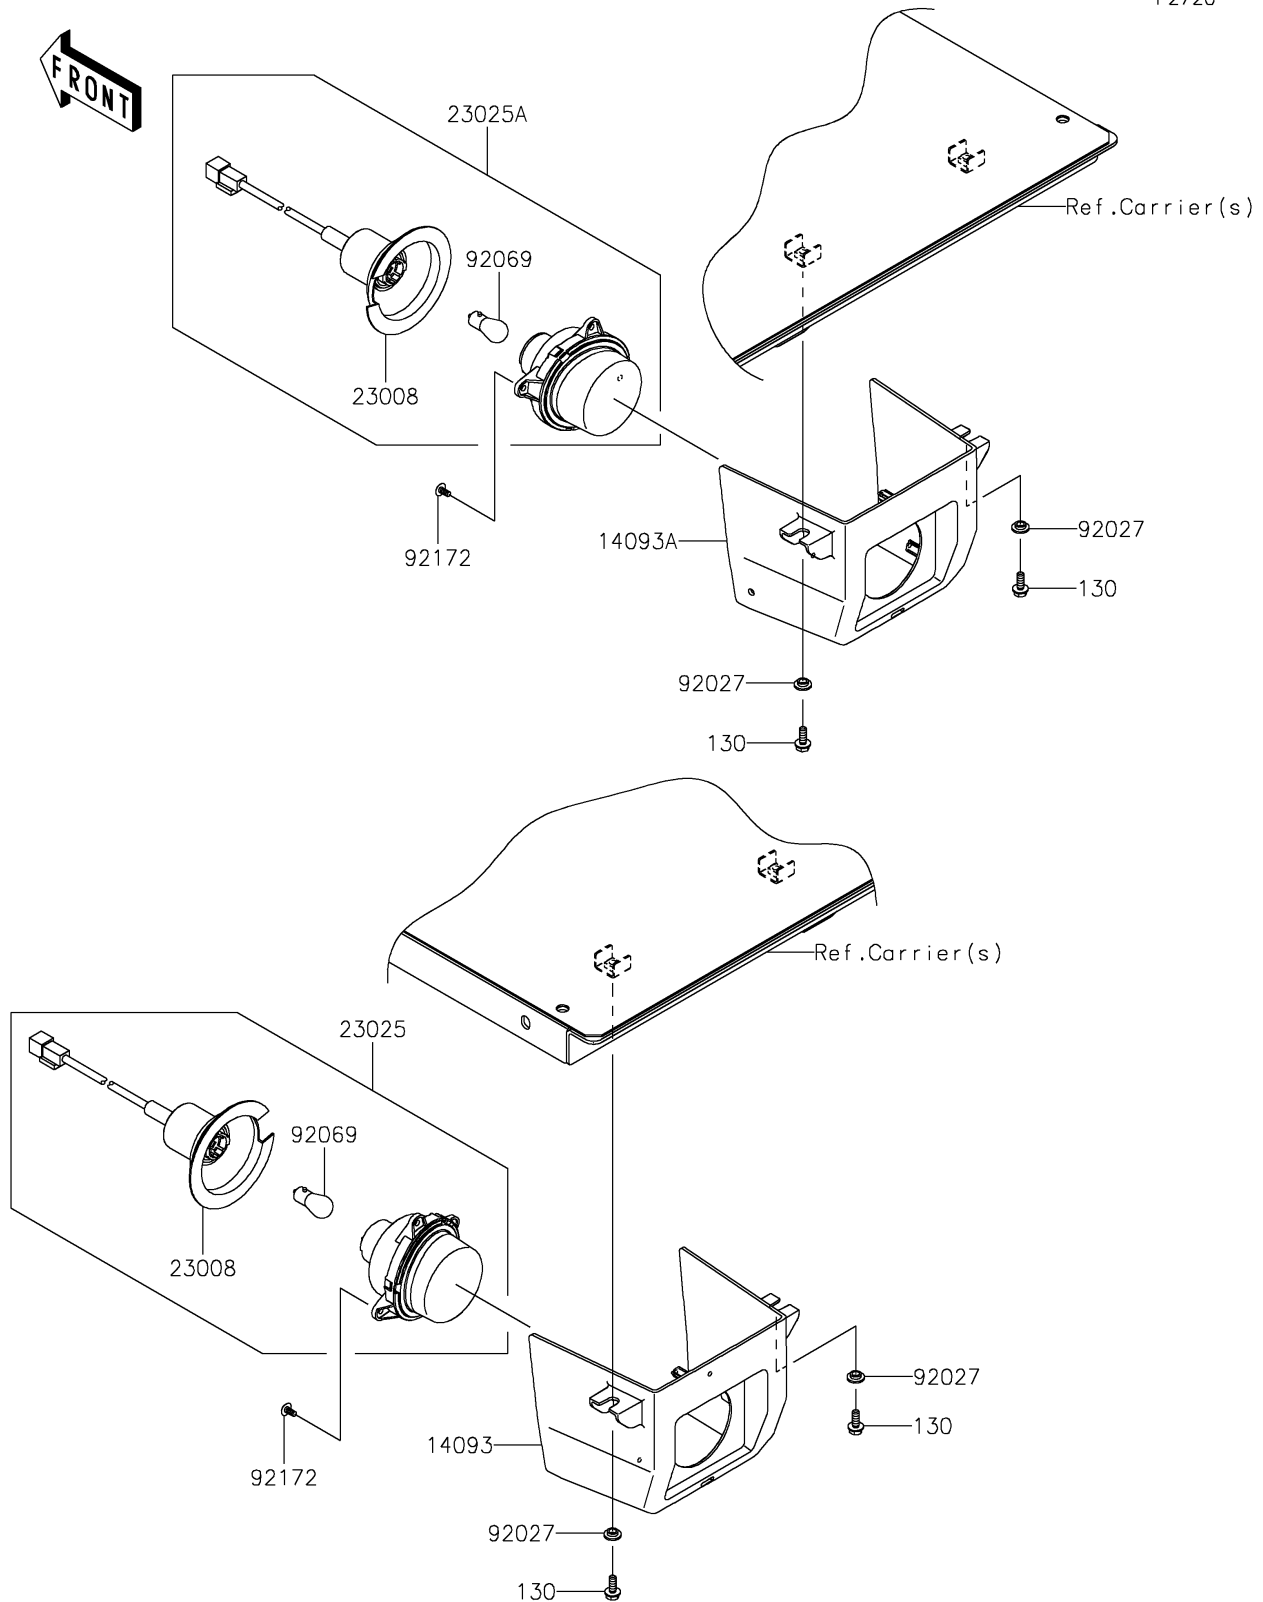

2021 MULE PRO-FX™

PARTS DIAGRAM

Taillight(s)

F2720