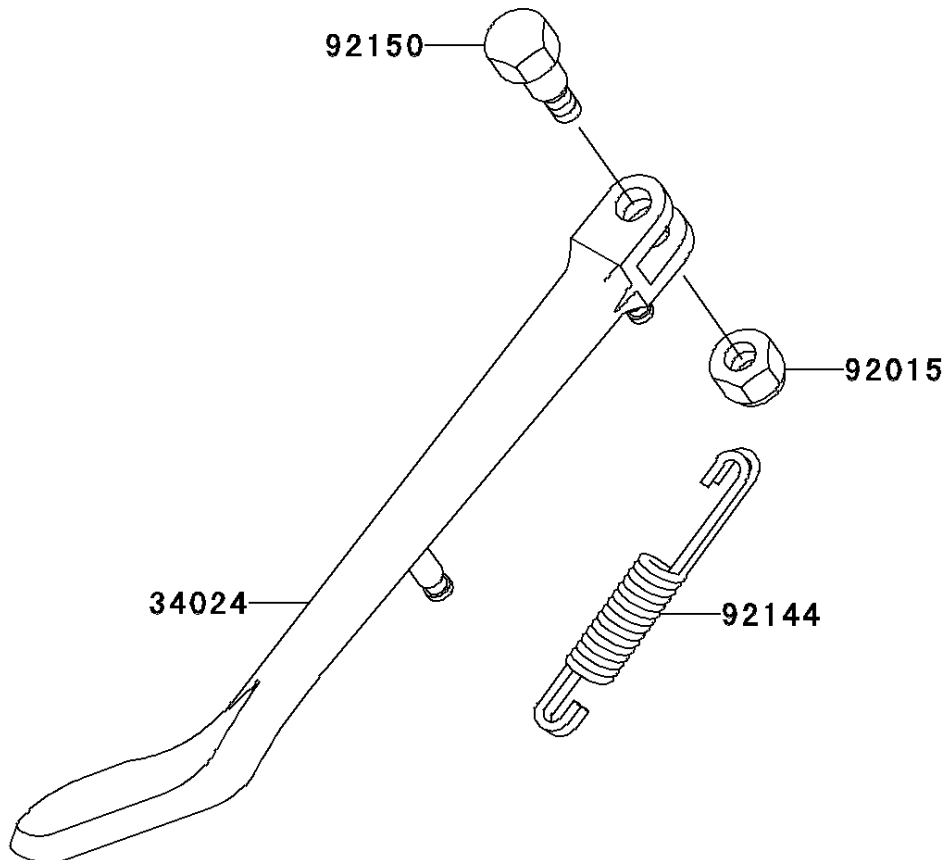

1999 Vulcan 1500 Drifter PARTS DIAGRAM

Stand(s)

F2190

1999 Vulcan 1500 Drifter PARTS LIST

Stand(s)

ITEM NAME	PART NUMBER	QUANTITY
STAND-SIDE (Ref # 34024)	34024-1330	1
NUT,LOCK,10MM,BLACK (Ref # 92015)	92015-1188	1
SPRING,SIDE STAND (Ref # 92144)	92144-1927	1
BOLT,SIDE STAND (Ref # 92150)	92150-1941	1