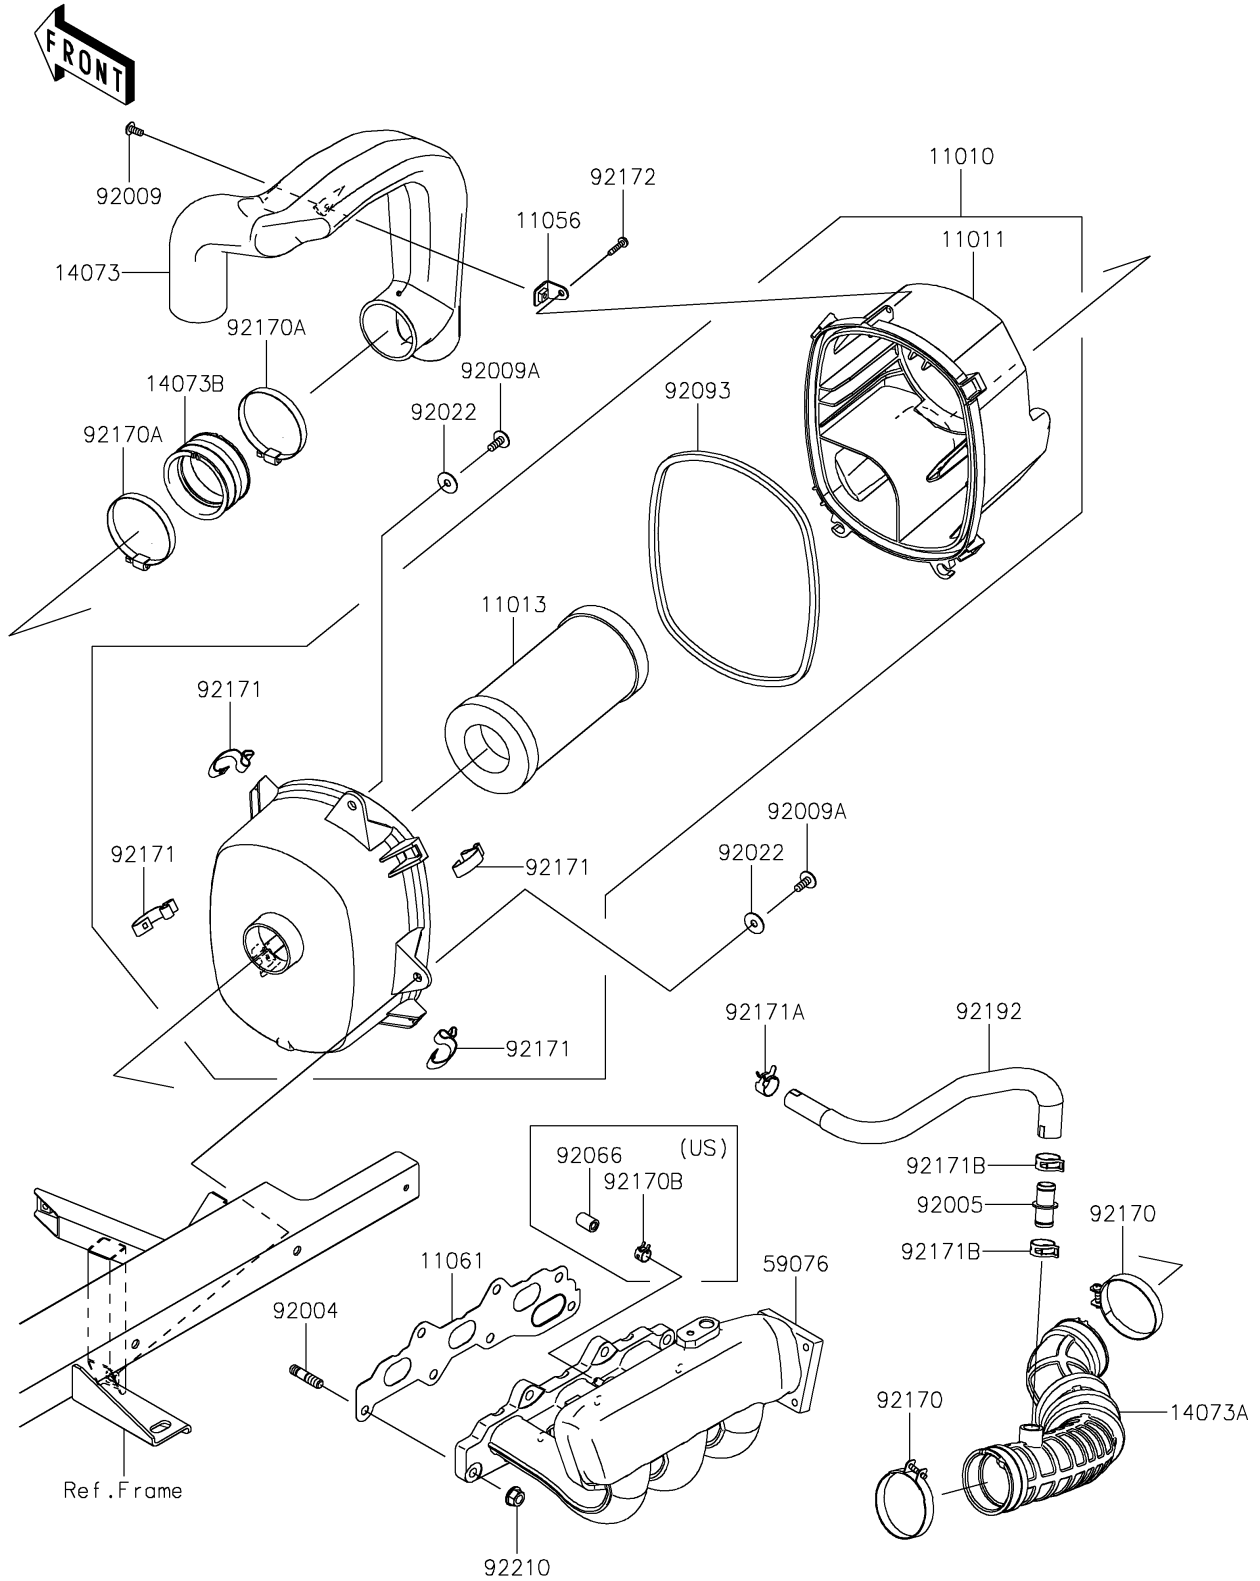

## PARTS DIAGRAM

### Air Cleaner

E1130

## PARTS LIST

### Air Cleaner

ITEM NAME	PART NUMBER	QUANTITY
FILTER-ASSY-AIR (Ref # 11010)	11010-0979	1
CASE-AIR FILTER,UPP (Ref # 11011)	11011-0857	1
ELEMENT-AIR FILTER (Ref # 11013)	11013-1290	1
BRACKET,AIR FILTER (Ref # 11056)	11056-3734	1
GASKET,INTAKE MANIFOLD (Ref # 11061)	11061-0956	1
DUCT,INTAKE (Ref # 14073)	14073-0786	1
DUCT,INTAKE (Ref # 14073A)	14073-0992	1
DUCT,JOINT (Ref # 14073B)	14073-1775	1
MANIFOLD-INTAKE (Ref # 59076)	59076-0017	1
STUD (Ref # 92004)	92004-0734	7
FITTING,DUCT-BREATHER TUBE (Ref # 92005)	92005-0992	1
SCREW,5X12 (Ref # 92009)	92009-1154	1
SCREW,6X16 (Ref # 92009A)	92009-1621	2
WASHER,PLAIN,6.5X20X1 (Ref # 92022)	92022-165	2
PLUG (Ref # 92066)	92066-0862	1
SEAL,AIR FILTER (Ref # 92093)	92093-0607	1
CLAMP (Ref # 92170)	92170-1448	2
CLAMP (Ref # 92170A)	92170-1764	2
CLAMP (Ref # 92170B)	92170-2043	1
CLAMP (Ref # 92171)	92171-0225	4
CLAMP (Ref # 92171A)	92171-0533	1
CLAMP,18.8MM (Ref # 92171B)	92171-2056	2
SCREW,TAPPING,5X20 (Ref # 92172)	92172-0009	1
TUBE,BREATHER (Ref # 92192)	92192-2365	1
NUT (Ref # 92210)	92210-0944	7