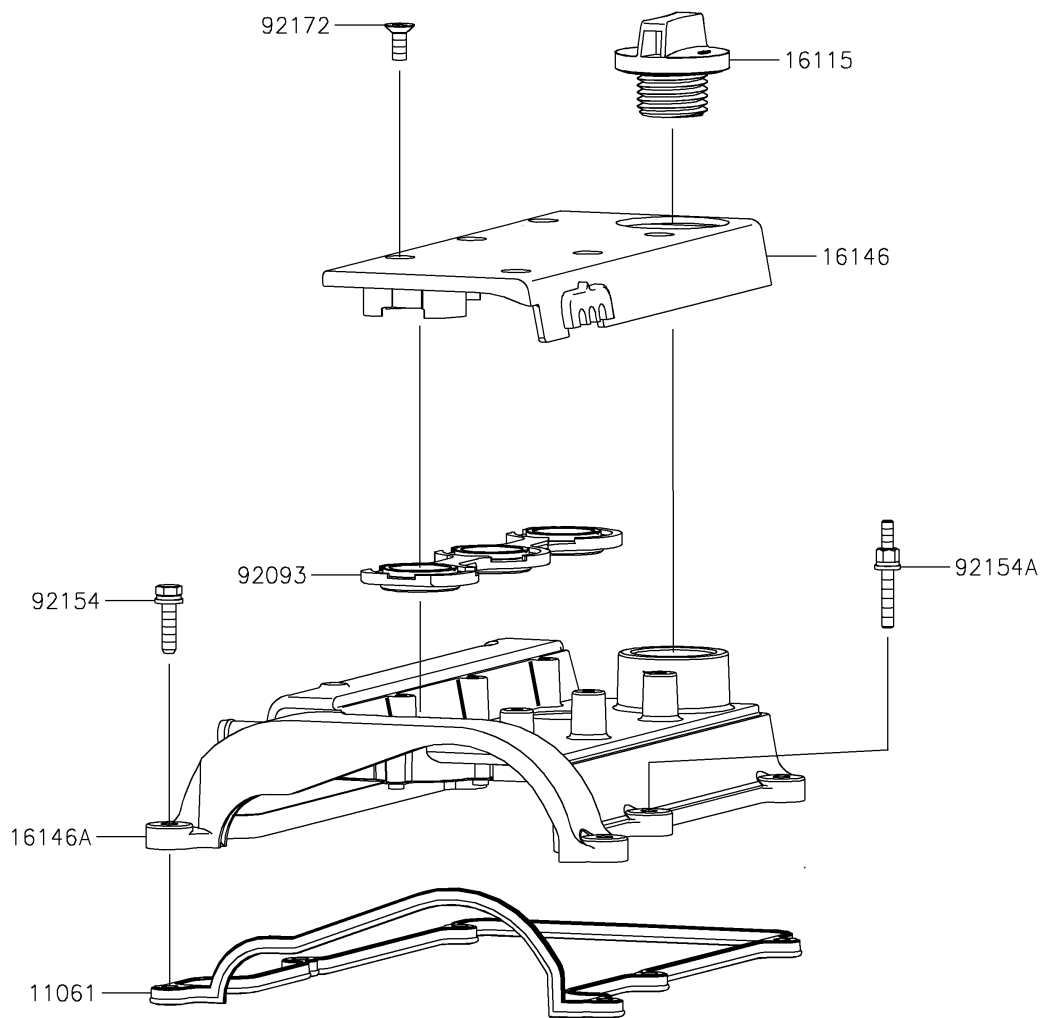

## PARTS DIAGRAM

### Cylinder Head Cover

E1112

## PARTS LIST

### Cylinder Head Cover

ITEM NAME	PART NUMBER	QUANTITY
GASKET,HEAD COVER (Ref # 11061)	11061-0953	1
CAP-OIL FILLER (Ref # 16115)	16115-0027	1
COVER-ASSY,SPARK PLUG (Ref # 16146)	16146-0738	1
COVER-ASSY,CYLINDER HEAD (Ref # 16146A)	16146-0741	1
SEAL,SPARK PLUG COVER (Ref # 92093)	92093-0608	1
BOLT,6X25 (Ref # 92154)	92154-1583	5
BOLT (Ref # 92154A)	92154-1584	1
SCREW,6X16 (Ref # 92172)	92172-0905	6