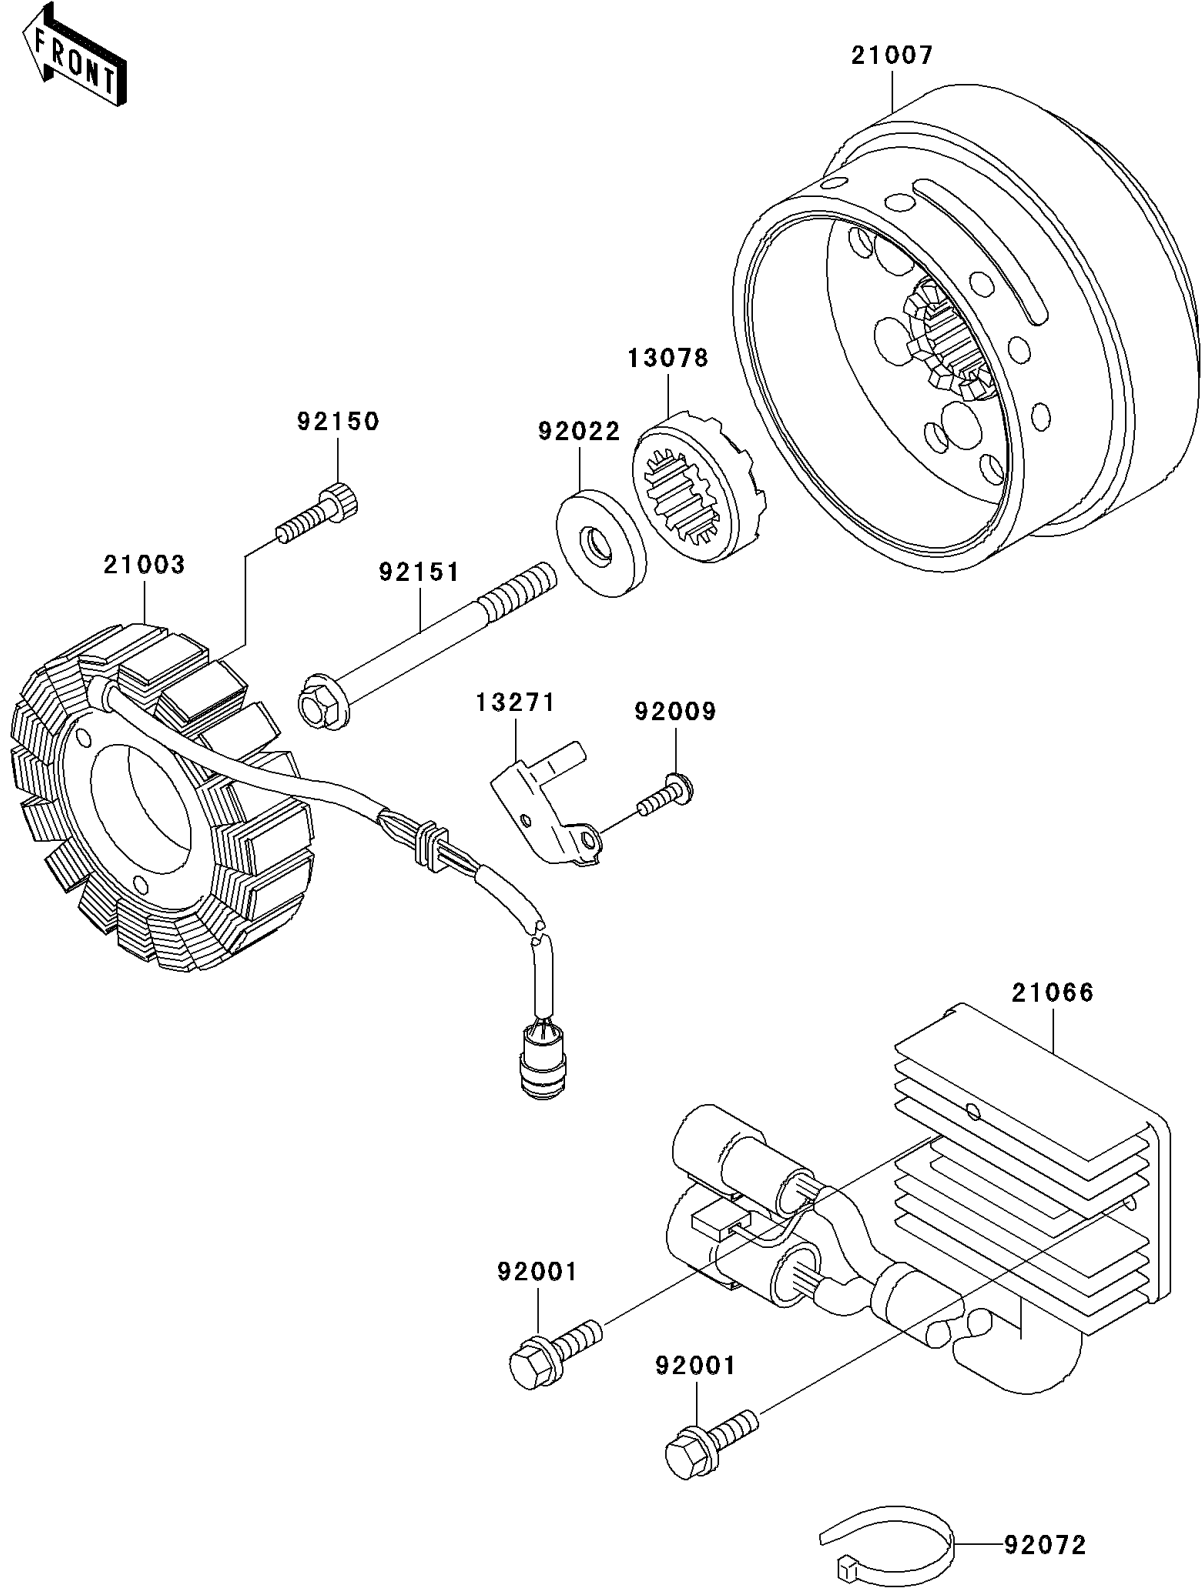

2000 Vulcan 1500 Drifter PARTS DIAGRAM

Generator

E1810

2000 Vulcan 1500 Drifter PARTS LIST

Generator

ITEM NAME	PART NUMBER	QUANTITY
RATCHET (Ref # 13078)	13078-1056	1
PLATE (Ref # 13271)	13271-1328	1
STATOR (Ref # 21003)	21003-1350	1
ROTOR (Ref # 21007)	21007-1354	1
REGULATOR-VOLTAGE (Ref # 21066)	21066-1117	1
BOLT,6X20 (Ref # 92001)	92001-1947	2
SCREW (Ref # 92009)	92009-1768	1
WASHER,GENERATOR (Ref # 92022)	92022-1904	1
BAND,L=250 (Ref # 92072)	92072-1237	1
BOLT,SOCKET,6X35 (Ref # 92150)	92150-1484	3
BOLT,12X157 (Ref # 92151)	92151-1478	1