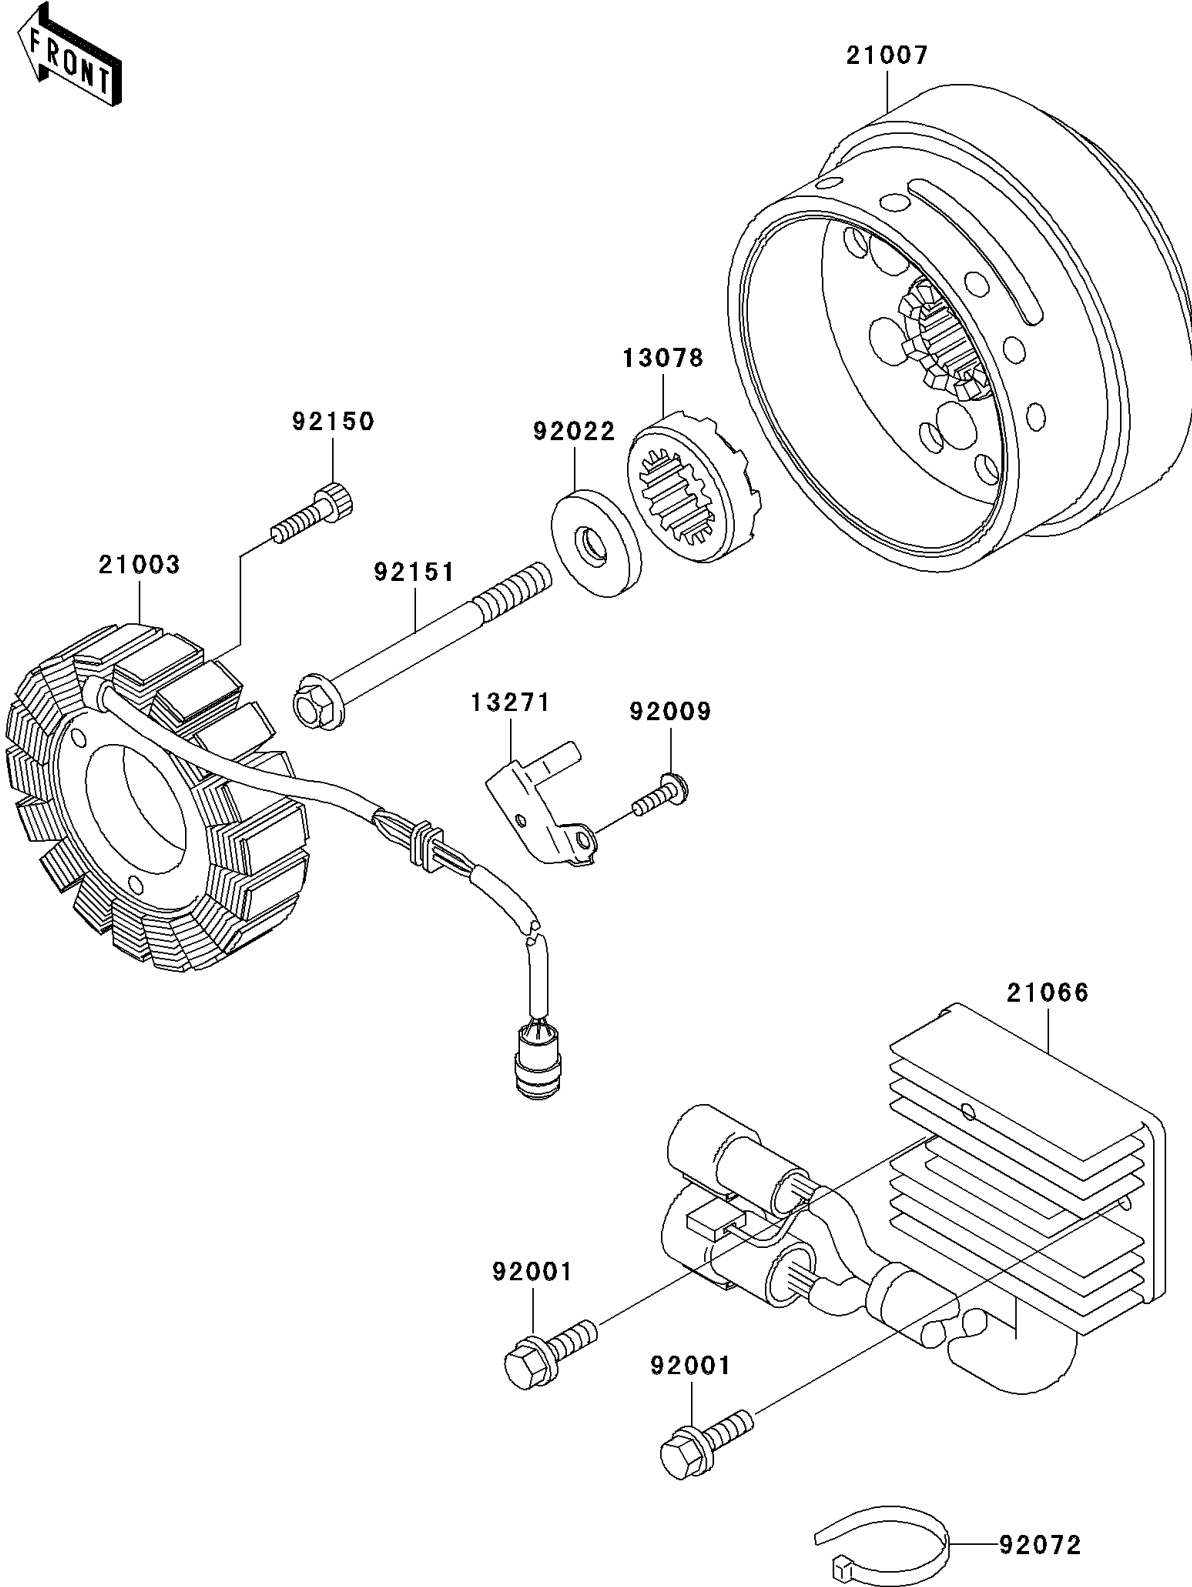

1999 Vulcan 1500 Drifter PARTS DIAGRAM

Generator

E1810

1999 Vulcan 1500 Drifter PARTS LIST

Generator

ITEM NAME	PART NUMBER	QUANTITY
RATCHET (Ref # 13078)	13078-1056	1
PLATE (Ref # 13271)	13271-1328	1
STATOR (Ref # 21003)	21003-1350	1
ROTOR (Ref # 21007)	21007-1354	1
REGULATOR-VOLTAGE (Ref # 21066)	21066-1117	1
BOLT,6X20 (Ref # 92001)	92001-1947	2
SCREW (Ref # 92009)	92009-1768	1
WASHER,GENERATOR (Ref # 92022)	92022-1904	1
BAND,L=250 (Ref # 92072)	92072-1237	1
BOLT,SOCKET,6X35 (Ref # 92150)	92150-1484	3
BOLT,12X157 (Ref # 92151)	92151-1478	1