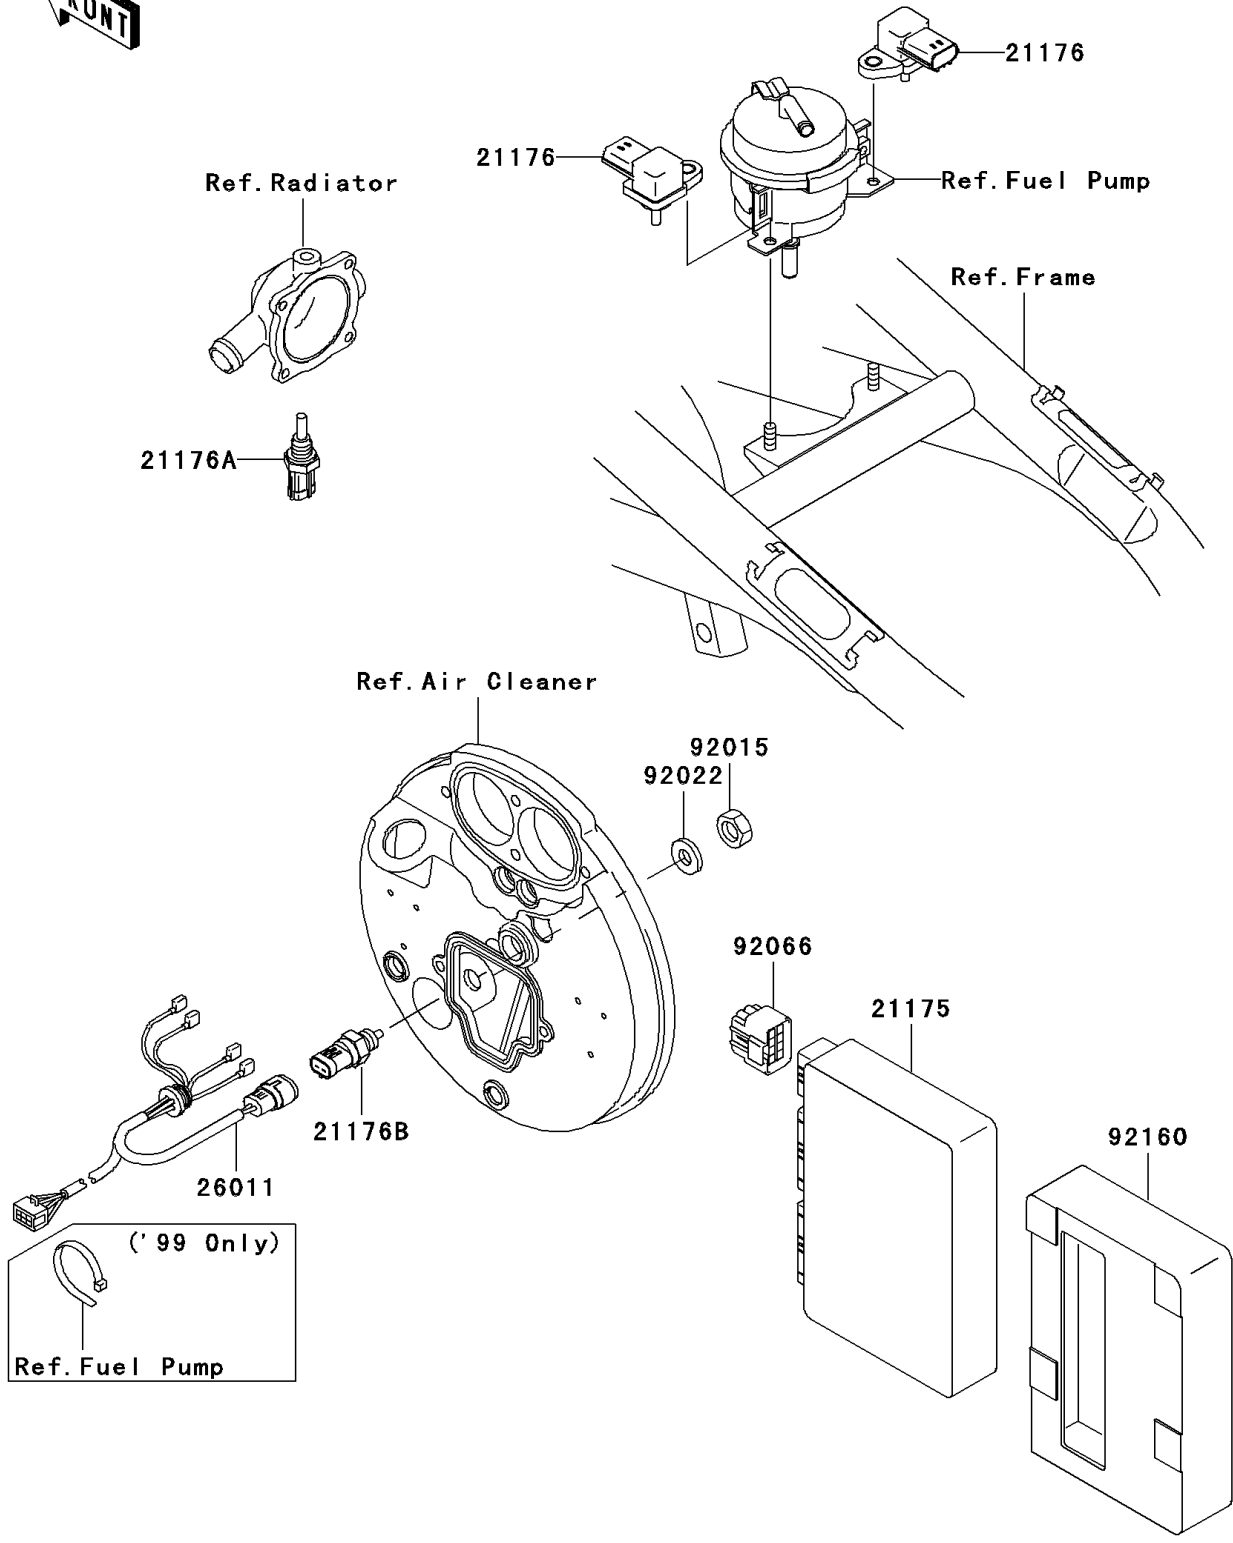

# 1999 Vulcan 1500 Drifter PARTS DIAGRAM

Fuel Injection

E1530

# 1999 Vulcan 1500 Drifter PARTS LIST

## Fuel Injection

ITEM NAME	PART NUMBER	QUANTITY
CONTROL UNIT-ELECTRONIC (Ref # 21175)	21175-1064	1
SENSOR,PRESSURE (Ref # 21176)	21176-1084	2
SENSOR,WATER TEMPERATURE (Ref # 21176A)	21176-1085	1
SENSOR,AIR TEMPERATURE (Ref # 21176B)	21176-1086	1
WIRE-LEAD (Ref # 26011)	26011-1728	1
NUT,12MM (Ref # 92015)	92015-1395	1
WASHER,12.3X20X0.5 (Ref # 92022)	92022-269	1
PLUG,COUPLER (Ref # 92066)	92066-1521	1
DAMPER (Ref # 92160)	92160-1965	1