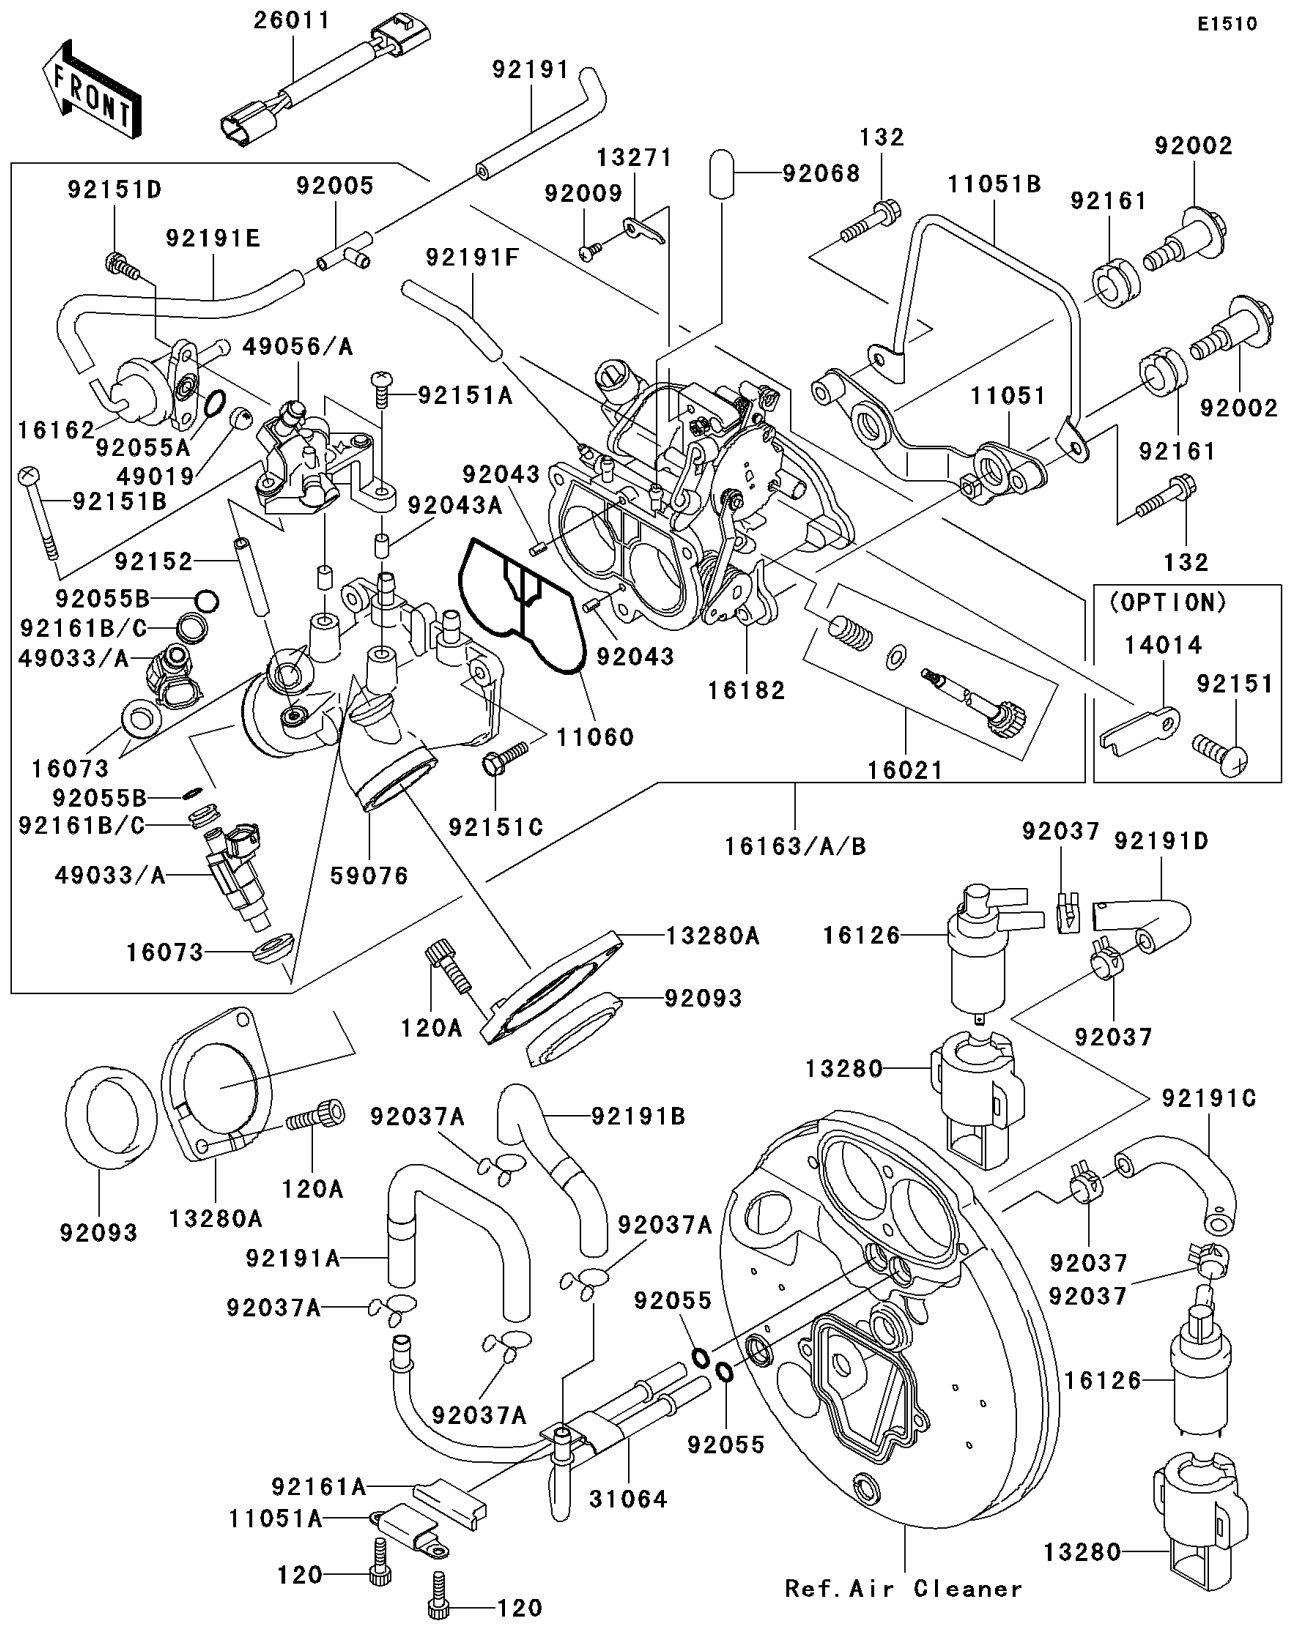

# 1999 Vulcan 1500 Drifter PARTS DIAGRAM

Throttle

## Throttle

ITEM NAME	PART NUMBER	QUANTITY
BRACKET (Ref # 11051)	11051-1333	1
BRACKET (Ref # 11051A)	11051-1345	1
BRACKET,HIGH TENSION CORD (Ref # 11051B)	11051-1471	1
GASKET,THROTTLE BODY (Ref # 11060)	11060-1928	1
PLATE,STARTER CABLE (Ref # 13271)	13271-1314	1
HOLDER (Ref # 13280)	13280-1139	2
HOLDER (Ref # 13280A)	13280-1154	2
SCREW-THROTTLE STOP (Ref # 16021)	16021-1227	1
INSULATOR (Ref # 16073)	16073-1119	2
VALVE (Ref # 16126)	16126-1372	2
REGULATOR-FUEL (Ref # 16162)	16162-1052	1
BODY-THROTTLE (Ref # 16182)	16182-1002	1
WIRE-LEAD (Ref # 26011)	26011-1707	1
PIPE-COMP (Ref # 31064)	31064-1227	1
FILTER-FUEL,STRAINER (Ref # 49019)	49019-3707	1
NOZZLE-INJECTION (Ref # 49033)	49033-1055	2
PIPE-INJECTION (Ref # 49056)	49056-1053	1
MANIFOLD-INTAKE (Ref # 59076)	59076-1110	1
BOLT (Ref # 92002)	92002-1595	2
FITTING (Ref # 92005)	92005-1366	1
SCREW,4X6 (Ref # 92009)	92009-1903	1
CLAMP (Ref # 92037)	92037-1181	4
CLAMP,FUEL TUBE (Ref # 92037A)	92037-1271	4
PIN,THROTTLE BODY (Ref # 92043)	92043-1600	2
PIN,DELIVERY PIPE (Ref # 92043A)	92043-1601	2
RING-O,7.8X3.5 (Ref # 92055)	92055-029	2
RING-O,FUEL REGULATOR (Ref # 92055A)	92055-1620	1
RING-O,INJECTION NOZZLE (Ref # 92055B)	92055-1622	2
BOLT-SOCKET (Ref # 120)	120S0510	2