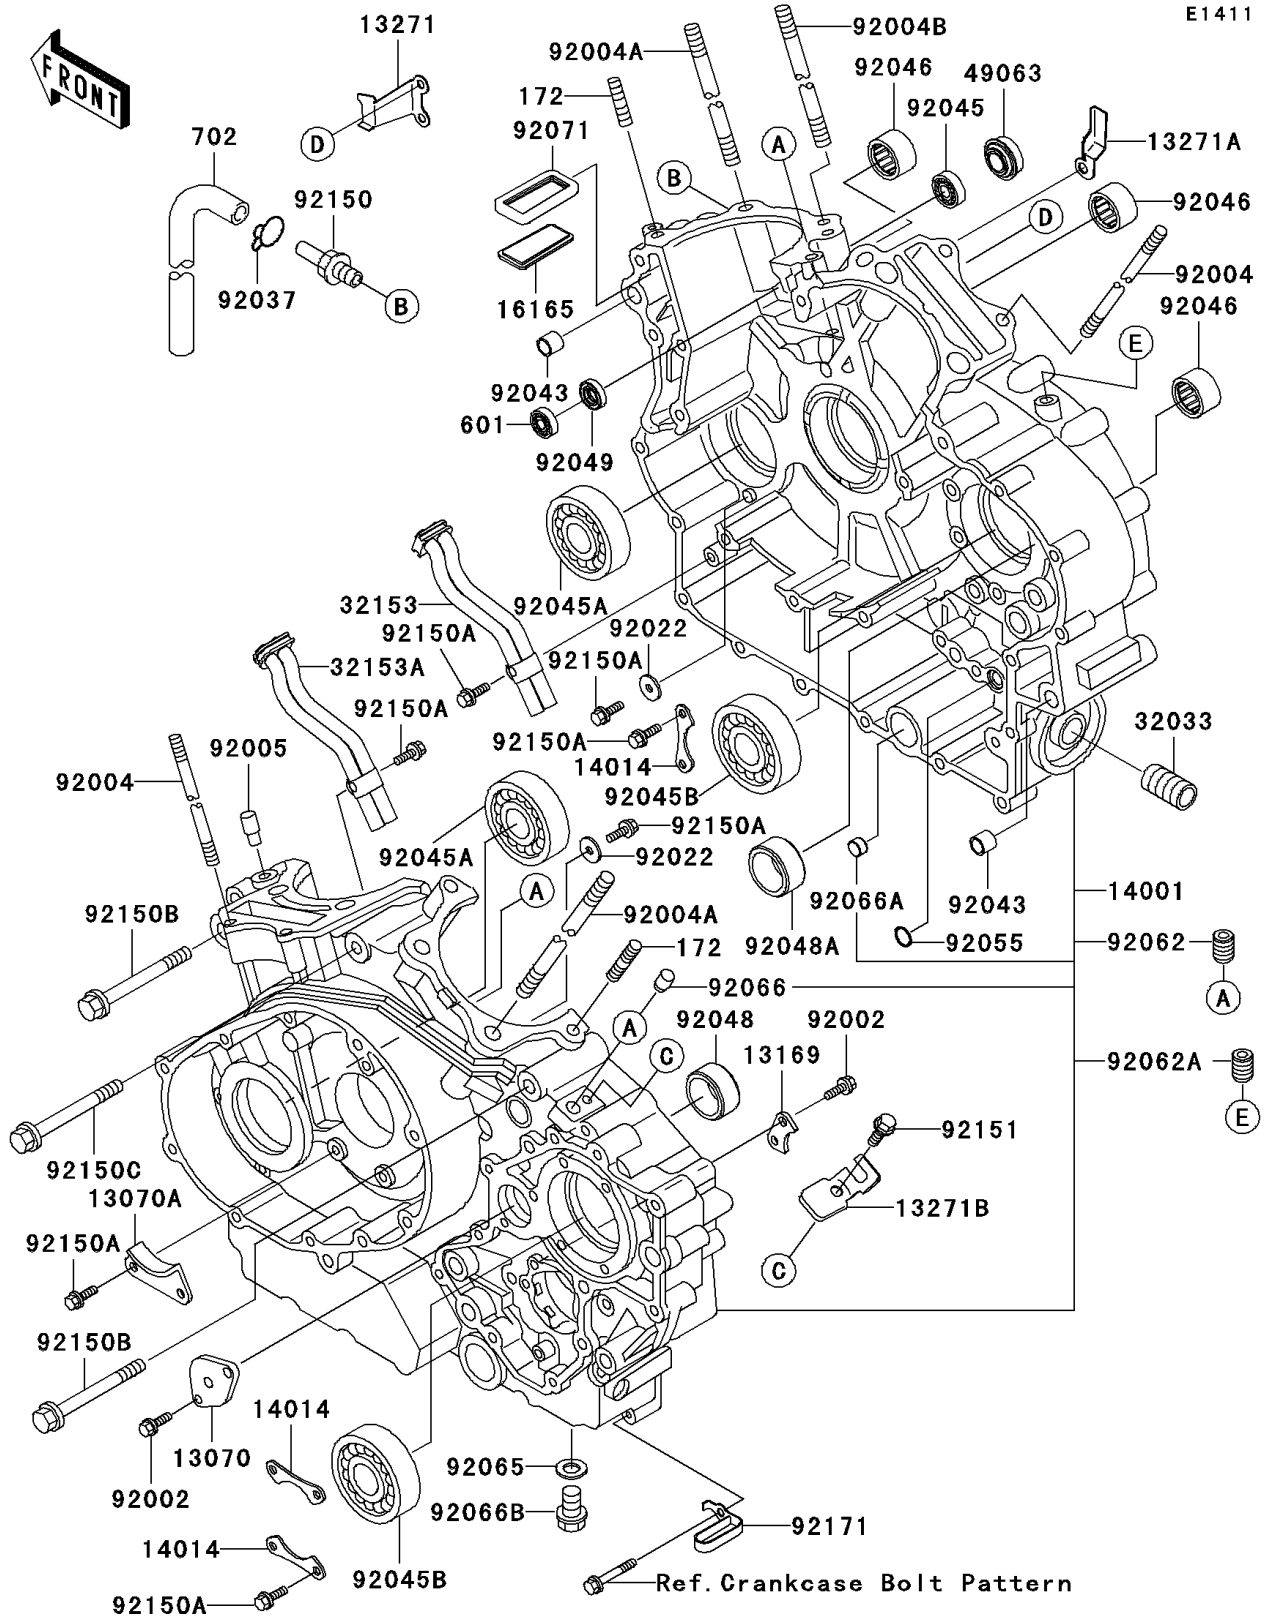

1999 Vulcan 1500 Drifter PARTS DIAGRAM

Crankcase

1999 Vulcan 1500 Drifter PARTS LIST

Crankcase

ITEM NAME	PART NUMBER	QUANTITY
GUIDE,PUSH ROD (Ref # 13070)	13070-1167	1
GUIDE,CAM CHAIN (Ref # 13070A)	13070-1168	2
PLATE,GEAR CHANGE DRUM (Ref # 13169)	13169-014	1
PLATE (Ref # 13271)	13271-1290	1
PLATE (Ref # 13271A)	13271-1291	1
PLATE (Ref # 13271B)	13271-1448	1
SET-CRANKCASE (Ref # 14001)	14001-5374	1
PLATE-POSITION (Ref # 14014)	14014-1084	3
SEPARATOR (Ref # 16165)	16165-1058	2
PIPE,OIL FILTER (Ref # 32033)	32033-1535	1
PIPE (Ref # 32153)	32153-1262	1
PIPE (Ref # 32153A)	32153-1263	1
SEAL-MECHANICAL (Ref # 49063)	49063-1057	1
BOLT,FLANGED,6X16 (Ref # 92002)	92002-1439	4
STUD,8X231 (Ref # 92004)	92004-1174	4
STUD,12X250 (Ref # 92004A)	92004-1225	7
STUD,12X250 (Ref # 92004B)	92004-1240	1
FITTING (Ref # 92005)	92005-1155	1
WASHER,6X19.5X2 (Ref # 92022)	92022-1517	2
CLAMP (Ref # 92037)	92037-1835	1
PIN,11X14X12.3 (Ref # 92043)	92043-1266	2
BEARING-BALL,6001LLU (Ref # 92045)	92045-1151	1
BEARING-BALL,63/28 (Ref # 92045A)	92045-1189	2
BEARING-BALL,6306SH2 (Ref # 92045B)	92045-1190	2
BEARING-NEEDLE,HK1212 (Ref # 92046)	92046-1163	3
RACE (Ref # 92048)	92048-1069	1
RACE (Ref # 92048A)	92048-1103	1
SEAL-OIL,AC037AE0 (Ref # 92049)	92049-1228	1
RING-O,13.2X2.4 (Ref # 92055)	92055-1373	1