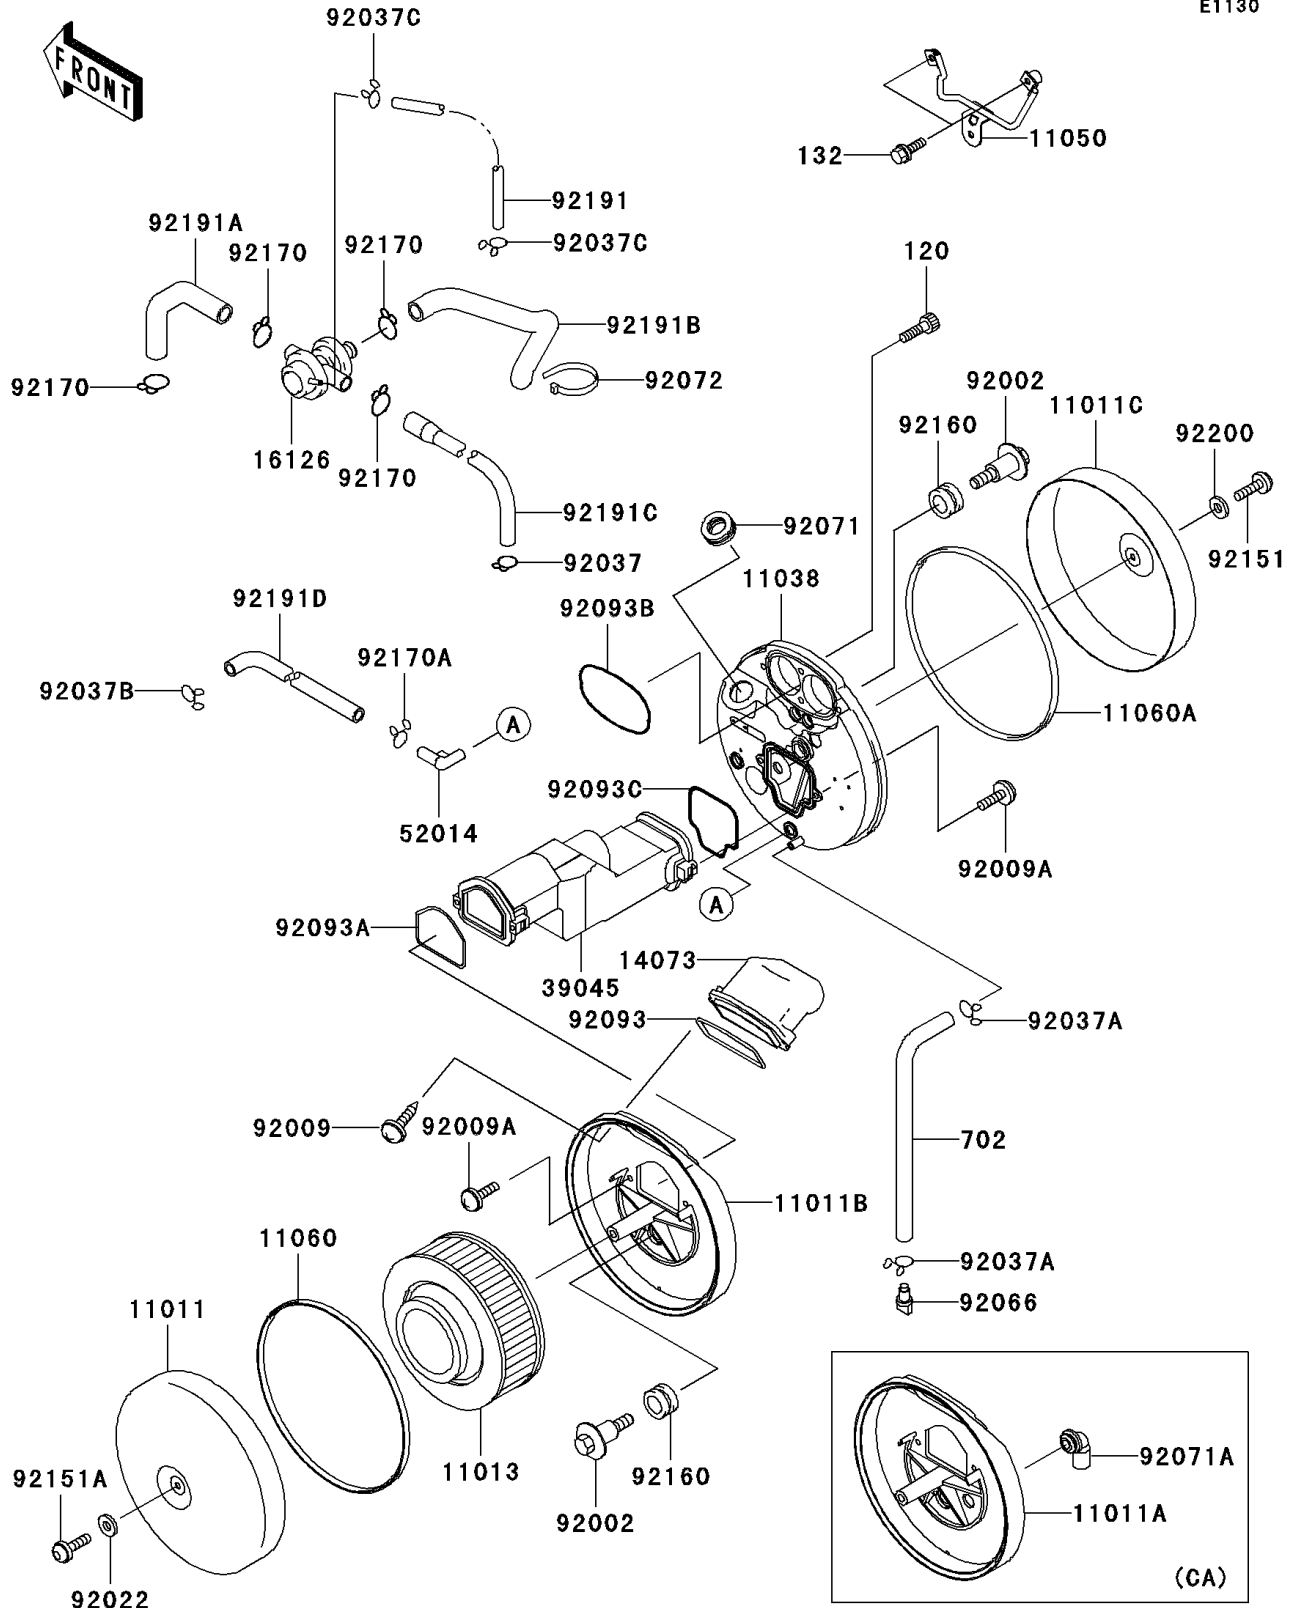

1999 Vulcan 1500 Drifter PARTS DIAGRAM

Air Cleaner

E1130

1999 Vulcan 1500 Drifter PARTS LIST

Air Cleaner

ITEM NAME	PART NUMBER	QUANTITY
CASE-AIR FILTER,OUTSIDE (Ref # 11011)	11011-1489	1
CASE-AIR FILTER,OUTSIDE (Ref # 11011C)	11011-1576	1
ELEMENT-AIR FILTER (Ref # 11013)	11013-1248	1
CASE-ASSY-AIR FILTER,RH (Ref # 11038)	11038-1121	1
BRACKET,AIR FILTER,LH (Ref # 11050)	11050-1510	1
GASKET,AIR FILTER CASE,LH (Ref # 11060)	11060-1736	1
GASKET,AIR FILTER CASE,RH (Ref # 11060A)	11060-1968	1
DUCT,AIR FILTER (Ref # 14073)	14073-1739	1
VALVE,AIR SWITCH (Ref # 16126)	16126-1373	1
DUCT-ASSY,CENTER (Ref # 39045)	39045-1060	1
ELBOW (Ref # 52014)	52014-1083	1
BOLT (Ref # 92002)	92002-1595	2
SCREW,TAPPING,5X16 (Ref # 92009)	92009-1264	2
SCREW,5X20 (Ref # 92009A)	92009-1905	4
WASHER,6.5X20X1.6,WHITE (Ref # 92022)	92022-193	1
CLAMP (Ref # 92037)	92037-1468	1
CLAMP,TUBE (Ref # 92037A)	92037-147	2
CLAMP (Ref # 92037B)	92037-1593	1
CLAMP (Ref # 92037C)	92037-1712	2
PLUG,DRAIN (Ref # 92066)	92066-1211	1
GROMMET,AIR FILTER (Ref # 92071)	92071-1028	1
BAND,L=202 (Ref # 92072)	92072-1195	1
SEAL,AIR FILTER CASE (Ref # 92093)	92093-1408	1
SEAL,DUCT,LH (Ref # 92093A)	92093-1459	1
SEAL (Ref # 92093B)	92093-1485	1
SEAL (Ref # 92093C)	92093-1491	1
BOLT,8X14 (Ref # 92151)	92151-1438	1
BOLT,6X14 (Ref # 92151A)	92151-1503	1
DAMPER (Ref # 92160)	92160-1594	2